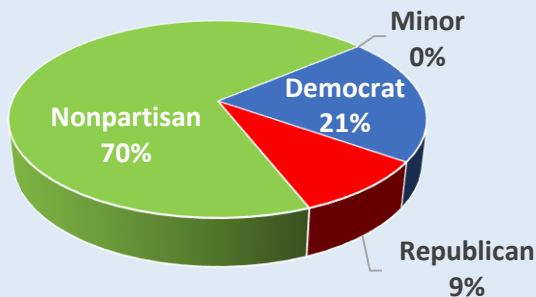

November 8, 2022 Unofficial Results Election Profile

Updated 11/10/2022

Election Overview

59 Municipalities 975 Precincts
 286 Voting locations 110 Candidates 98 Issues

Registered Voters

183,523 Democrat 81,668 Republican
 615,207 Nonpartisan 126 Minor Party
 880,524 Registered Voters

404,940 Total Ballots Cast

46% Turnout
 251,661 Election Day (62%)
 133,357 Vote-by-Mail (33%)
 20,183 Early In-Person (5%)

November Voter Registration History

November Election Voting History

Election Year	Nov. 2014	Nov 2018
Registered Voters	886,098	903,046
Total Ballots Cast	350,534	492,324
Election Day	217,203 (62%)	315,774 (64%)
Vote-by-Mail	127,169 (36%)	157,217 (32%)
Early In-Person	6,162 (2%)	19,333 (4%)