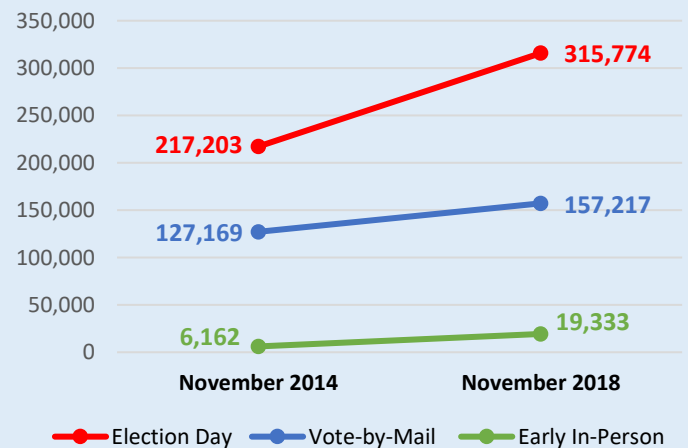

404,940 Total Ballots Cast

46% Turnout
 251,661 Election Day (62%)
 133,357 Vote-by-Mail (33%)
 20,183 Early In-Person (5%)

November Voter Registration History

November Election Voting History

Election Year	Nov. 2014	Nov 2018
Registered Voters	886,098	903,046
Total Ballots Cast	350,534	492,324
Election Day	217,203 (62%)	315,774 (64%)
Vote-by-Mail	127,169 (36%)	157,217 (32%)
Early In-Person	6,162 (2%)	19,333 (4%)

Absentee Voting in the November Election

Early In-Person Voting

Ballots cast by Early In-Person voters: **20,183**

Vote-by-Mail

Vote-by-Mail Ballots requested: 149,247

17% of registered voters have requested ballots

Ballot Requests by Party:

Dem.	Rep.	Nonpartisan	Minor Party
70,208	26,217	52,783	39

Vote-by-Mail Ballots returned: 125,575

84% of requested ballots have been returned

Ballot Returns by Party:

Dem.	Rep.	Nonpartisan	Minor Party
62,980	24,116	38,443	36

Voting Method Comparisons

Registered Voter Turnout History