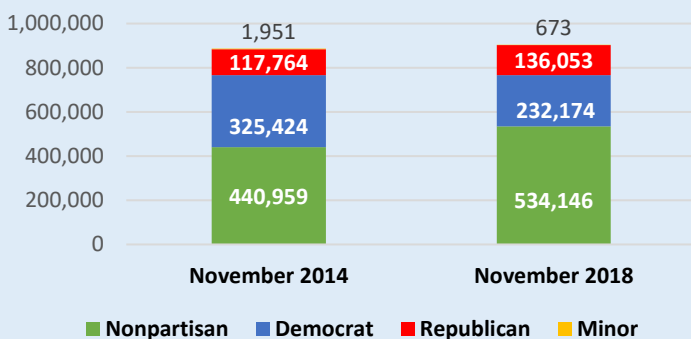

November 8, 2022 Unofficial Results Election Profile

Updated 11/10/2022

Election Overview

59 Municipalities 975 Precincts
 286 Voting locations 110 Candidates 98 Issues

Registered Voters

183,523 Democrat 81,668 Republican
 615,207 Nonpartisan 126 Minor Party
 880,524 Registered Voters

404,940 Total Ballots Cast

46% Turnout
 251,661 Election Day (62%)
 133,357 Vote-by-Mail (33%)
 20,183 Early In-Person (5%)

November Voter Registration History

November Election Voting History

Election Year	Nov. 2014	Nov 2018
Registered Voters	886,098	903,046
Total Ballots Cast	350,534	492,324
Election Day	217,203 (62%)	315,774 (64%)
Vote-by-Mail	127,169 (36%)	157,217 (32%)
Early In-Person	6,162 (2%)	19,333 (4%)