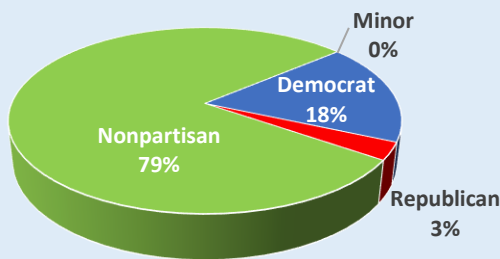

4,614 Registered Voters

815 Democrat **140** Republican
3,658 Nonpartisan **1** Minor Party

348 total ballots cast (8% turnout)

176 Election Day (51%)

155 Vote-by-Mail (45%)

17 Early In-Person (4%)

September Voter Registration History

September Election Voting History

Election Year	Sept. 2019	Sept. 2021
Registered Voters	44,666	353,806
Total Ballots Cast	4,753	58,437
Election Day	3,061	36,803
Vote-by-Mail	1,692	18,345
Early In-Person	44	3,289