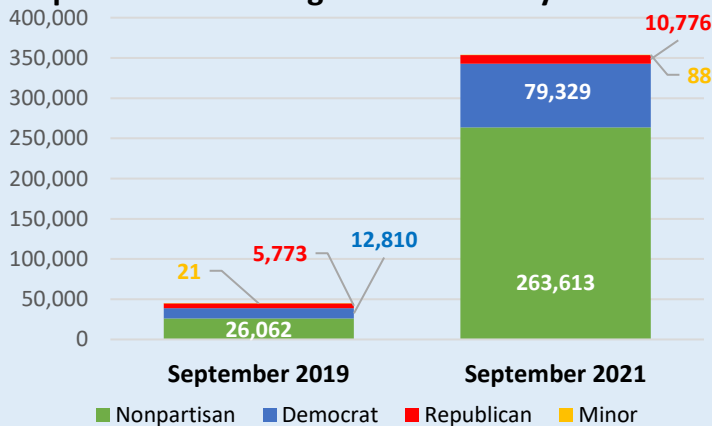

4,614 Registered Voters

815 Democrat **140** Republican
3,658 Nonpartisan **1** Minor Party

348 total ballots cast (8% turnout)

176 Election Day (51%)

155 Vote-by-Mail (45%)

17 Early In-Person (4%)

September Voter Registration History

September Election Voting History

Election Year	Sept. 2019	Sept. 2021
Registered Voters	44,666	353,806
Total Ballots Cast	4,753	58,437
Election Day	3,061	36,803
Vote-by-Mail	1,692	18,345
Early In-Person	44	3,289