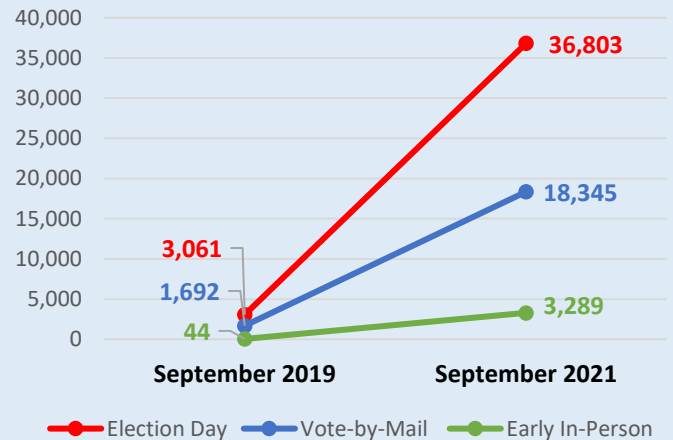

September Election Voting History

Election Year	Sept. 2019	Sept. 2021
Registered Voters	44,666	353,806
Total Ballots Cast	4,753	58,437
Election Day	3,061	36,803
Vote-by-Mail	1,692	18,345
Early In-Person	44	3,289

Absentee Voting in Sept. Primary Elections

Early In-Person Voting

Ballots cast by Early In-Person voters: **17**

Vote-by-Mail

Vote-by-Mail Ballots requested: 204

4% of registered voters have requested ballots.

Ballot Requests by Party:

Dem.	Rep.	Nonpartisan	Minor Party
120	45	39	0

Vote-by-Mail Ballots returned: 157

77% of requested ballots have been returned.

Ballot Returns by Party:

Dem.	Rep.	Nonpartisan	Minor Party
90	43	24	0

Voting Method Comparisons

Registered Voter Turnout History