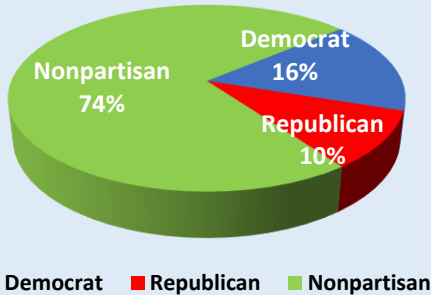

November 5, 2024 Presidential General Election Profile

Updated 10/4/2024

Election Overview

- 59 Municipalities
- 967 Precincts
- 289 Voting locations
- 92 Candidates
- 55 Issues
 - 1 State
 - 47 Municipal
 - 1 County
 - 6 School

Registered Voters

- 143,789 Democrat
- 88,504 Republican
- 657,453 Nonpartisan
- 889,746 Registered Voters

November Voter Registration History

November Election Voting History

Election Year	Nov. 2016	Nov. 2020
Registered Voters	891,568	889,095
Total Ballots Cast	617,356	631,199
Election Day	386,182 (63%)	260,159 (41%)
Vote-by-Mail	192,761 (31%)	318,214 (51%)
Early In-Person	38,413 (6%)	52,826 (8%)