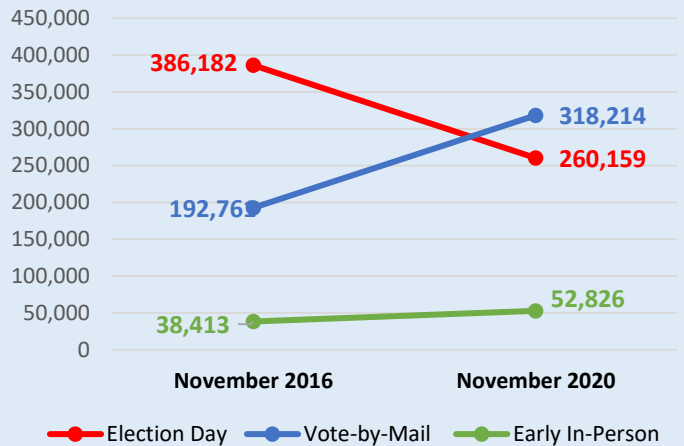

Registered Voters

- 143,789 Democrat
- 88,504 Republican
- 657,453 Nonpartisan
- 889,746 Registered Voters

November Voter Registration History

November Election Voting History

Election Year	Nov. 2016	Nov. 2020
Registered Voters	891,568	889,095
Total Ballots Cast	617,356	631,199
Election Day	386,182 (63%)	260,159 (41%)
Vote-by-Mail	192,761 (31%)	318,214 (51%)
Early In-Person	38,413 (6%)	52,826 (8%)

Absentee Voting in the November Election

Early In-Person Voting and Vote-by-Mail opens October 8, 2024

Early In-Person Voting

Ballots cast by Early In-Person voters: 0

Vote-by-Mail

Vote-by-Mail Ballots requested: 148,538

16% of registered voters have requested ballots

Ballot Requests by Party:

Dem.	Rep.	Nonpartisan	Minor Party
48,740	26,215	73,583	0

Vote-by-Mail Ballots returned: 0

0% of requested ballots have been returned

Ballot Returns by Party:

Dem.	Rep.	Nonpartisan	Minor Party
0	0	0	0

Voting Method Comparisons

Registered Voter Turnout History