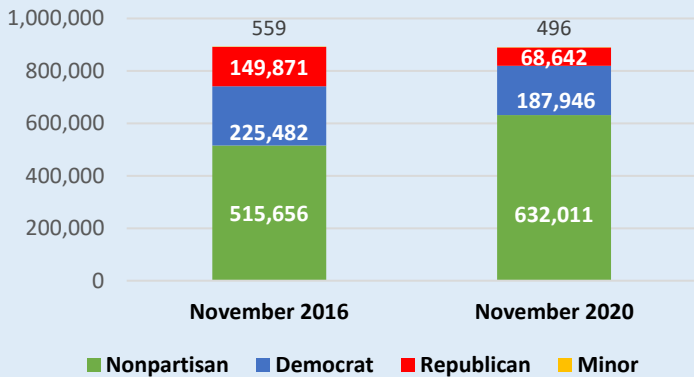

November 5, 2024 Presidential General Election Profile

Updated 10/4/2024

Election Overview

- 59 Municipalities
- 967 Precincts
- 289 Voting locations
- 92 Candidates
- 55 Issues
 - 1 State
 - 47 Municipal
 - 1 County
 - 6 School

Registered Voters

- 143,789 Democrat
- 88,504 Republican
- 657,453 Nonpartisan
- 889,746 Registered Voters

November Voter Registration History

November Election Voting History

Election Year	Nov. 2016	Nov. 2020
Registered Voters	891,568	889,095
Total Ballots Cast	617,356	631,199
Election Day	386,182 (63%)	260,159 (41%)
Vote-by-Mail	192,761 (31%)	318,214 (51%)
Early In-Person	38,413 (6%)	52,826 (8%)

Absentee Voting in the November Election

Early In-Person Voting and Vote-by-Mail opens October 8, 2024

Early In-Person Voting

Ballots cast by Early In-Person voters: 0

Vote-by-Mail

Vote-by-Mail Ballots requested: 148,538