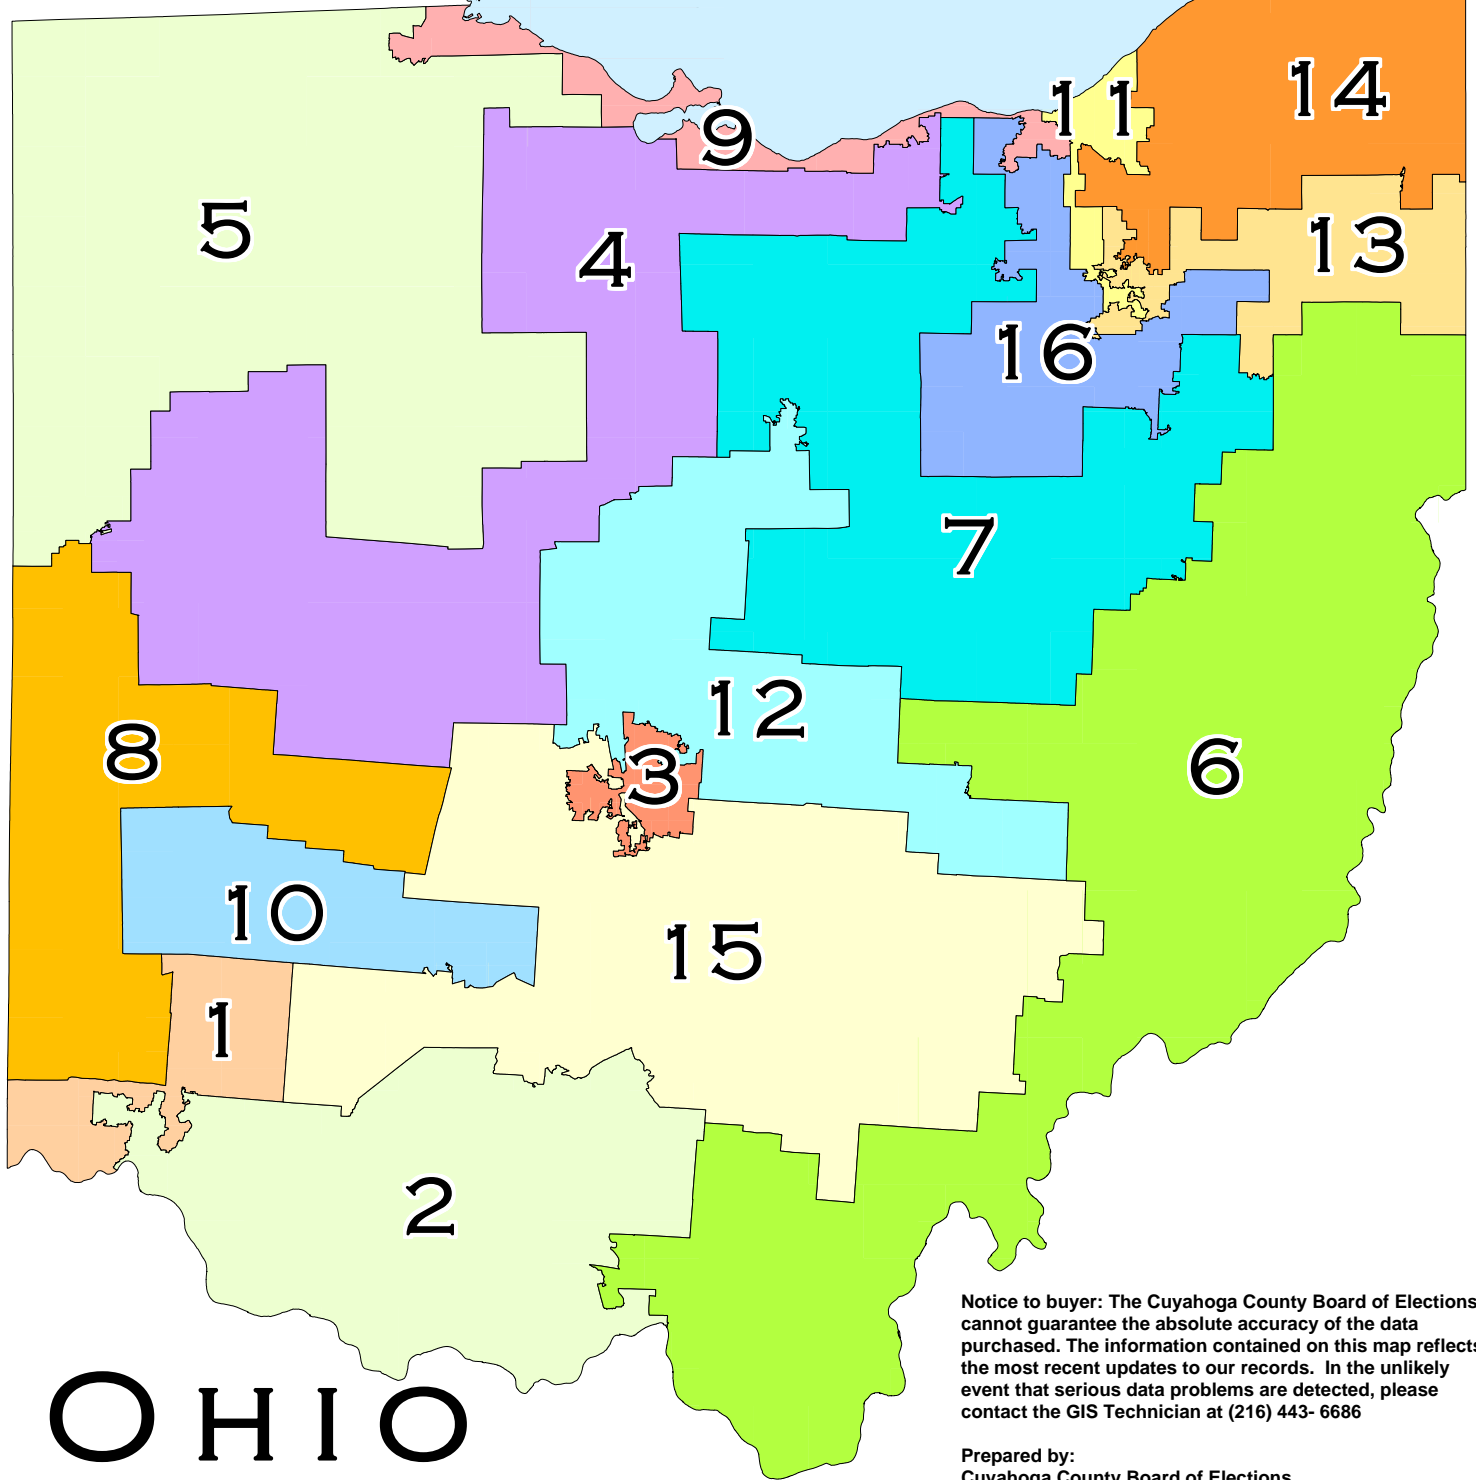

CUYAHOGA COUNTY BOARD OF ELECTIONS

OHIO U.S. CONGRESSIONAL DISTRICTS

(HB 369) 2012 - 2022

Overlaid with:
Great Lakes

Notice to buyer: The Cuyahoga County Board of Elections cannot guarantee the absolute accuracy of the data purchased. The information contained on this map reflects the most recent updates to our records. In the unlikely event that serious data problems are detected, please contact the GIS Technician at (216) 443- 6686

Prepared by:
Cuyahoga County Board of Elections
December 28, 2011 John Eddy