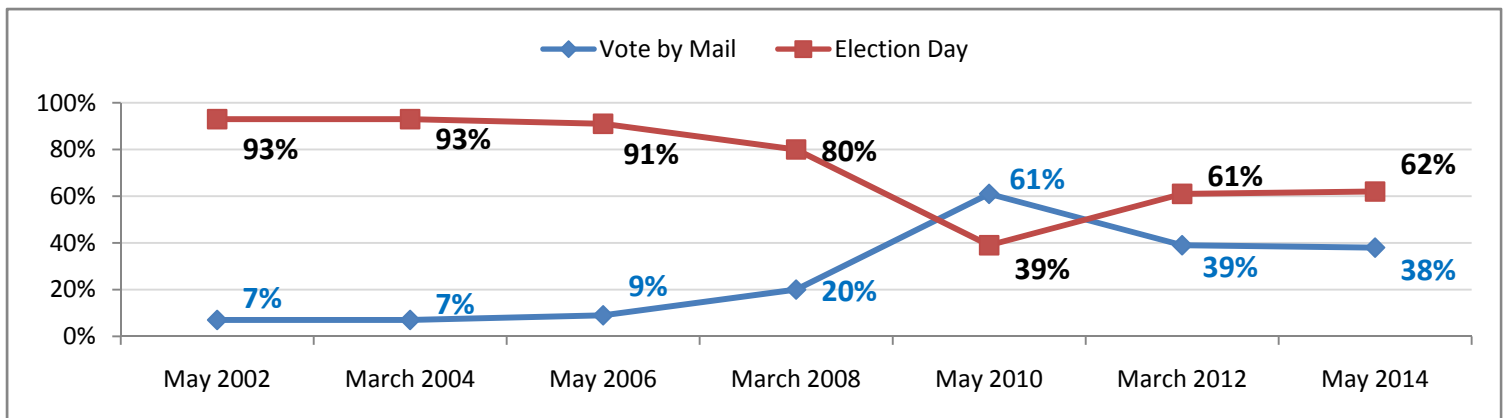

48,629 Democratic returned
 16,202 Republican returned
 6,452 Nonpartisan returned
 252 Minor Party returned

898 challenged Vote by Mail ballots
 166 challenged Provisional ballots

May Vote by Mail History	
May 2014:	
Election Day cast 115,312 (includes prov.)	Vote by Mail 70,927
May 2013:	
Election Day cast 16,816	Vote by Mail 8,808
May 2011:	
Election Day cast 26,680	Vote by Mail 50,755
May 2010:	
Election Day cast 91,088	Vote by Mail 143,506
May 2009:	
Election Day cast 29,486	Vote by Mail 42,991

May 2014:	884,066 registered voters	186,239 ballots cast
May 2013:	165,757 registered voters	25,624 ballots cast
May 2011:	257,187 registered voters	77,435 ballots cast
May 2010:	985,477 registered voters	234,594 ballots cast
May 2009:	276,906 registered voters	72,477 ballots cast

Registered voters by Political Party in May Elections

Ballots Cast by Political Party Type in May Primary Elections

Vote by Mail Compared to Election Day Ballots Cast in Even Year Primary Elections

Ballot Details