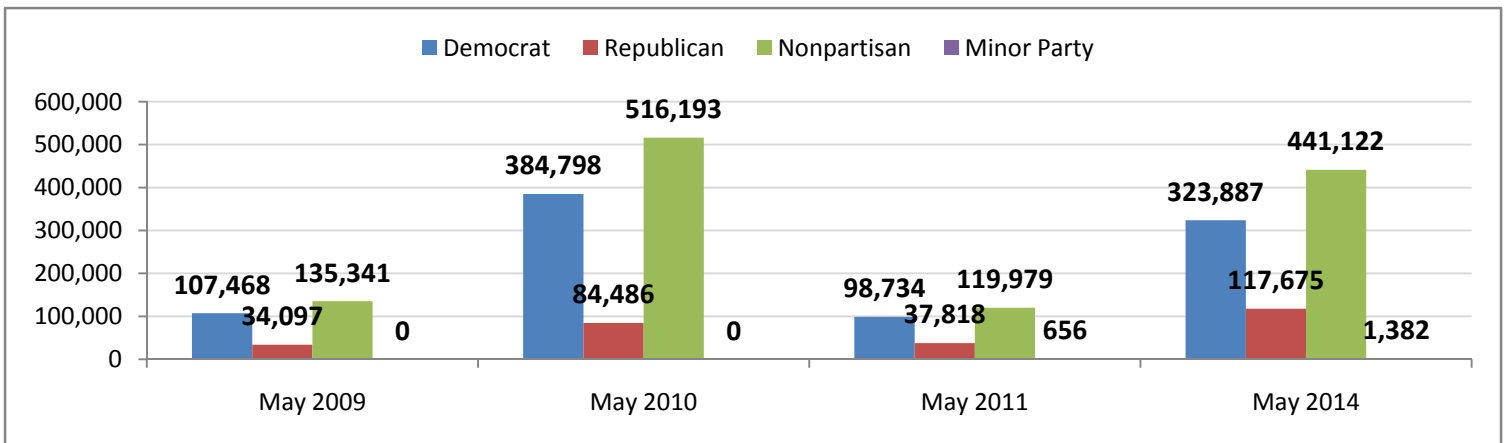

Registered voters by Political Party in May Elections