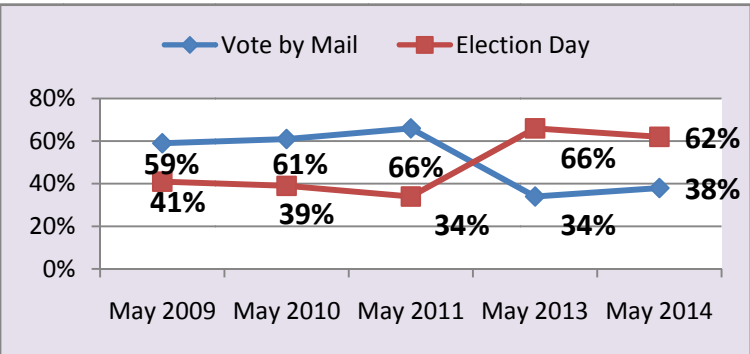

71,535 Total Ballots returned (89% of total Requested)
(The number of total returned is higher than the number cast because some voters did not return page one of their ballot. Page one of the ballot is used to indicate how many people voted).

48,629 Democratic returned
16,202 Republican returned
6,452 Nonpartisan returned
252 Minor Party returned

898 challenged Vote by Mail ballots
166 challenged Provisional ballots

May Vote by Mail History	
May 2014:	
Election Day cast 115,312 (includes prov.)	Vote by Mail 70,927
May 2013:	
Election Day cast 16,816	Vote by Mail 8,808
May 2011:	
Election Day cast 26,680	Vote by Mail 50,755
May 2010:	
Election Day cast 91,088	Vote by Mail 143,506
May 2009:	
Election Day cast 29,486	Vote by Mail 42,991

May 2014:	884,066 registered voters	186,239 ballots cast
May 2013:	165,757 registered voters	25,624 ballots cast
May 2011:	257,187 registered voters	77,435 ballots cast
May 2010:	985,477 registered voters	234,594 ballots cast
May 2009:	276,906 registered voters	72,477 ballots cast