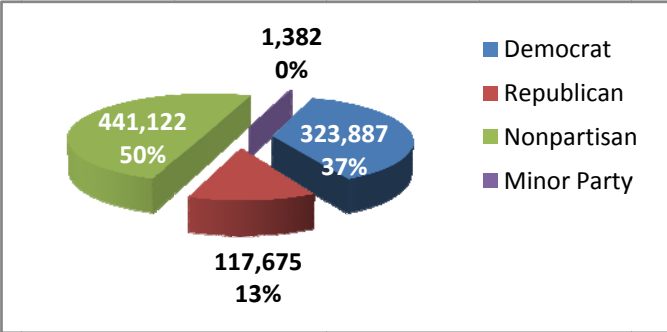

Registration:

884,066 Total Number of Registered Voters

323,887 Democrat
 117,675 Republican
 441,122 Nonpartisan
 1,382 Minor Party *(Green, Libertarian, Socialist, and Constitution)*

186,239 Total ballots cast 21% turnout

113,535 Election Day (61%)
 1,777 Provisional (1%)
 70,927 Ballots cast by mail (38%)

Ballots cast by party:

115,973 Democrat	67,864 Election Day // 48,109 by mail
48,363 Republican	32,328 Election Day // 16,035 by mail
20,909 Nonpartisan	14,461 Election Day // 6,448 by mail
310 Green	231 Election Day // 79 by mail
684 Libertarian	509 Election Day // 175 by mail

Early Voters: 1,351

Vote by Mail:

80,410 Total ballots requested (9% of registered voters)
 54,722 Democratic requested
 18,085 Republican requested
 7,286 Nonpartisan requested
 317 Minor Party requested