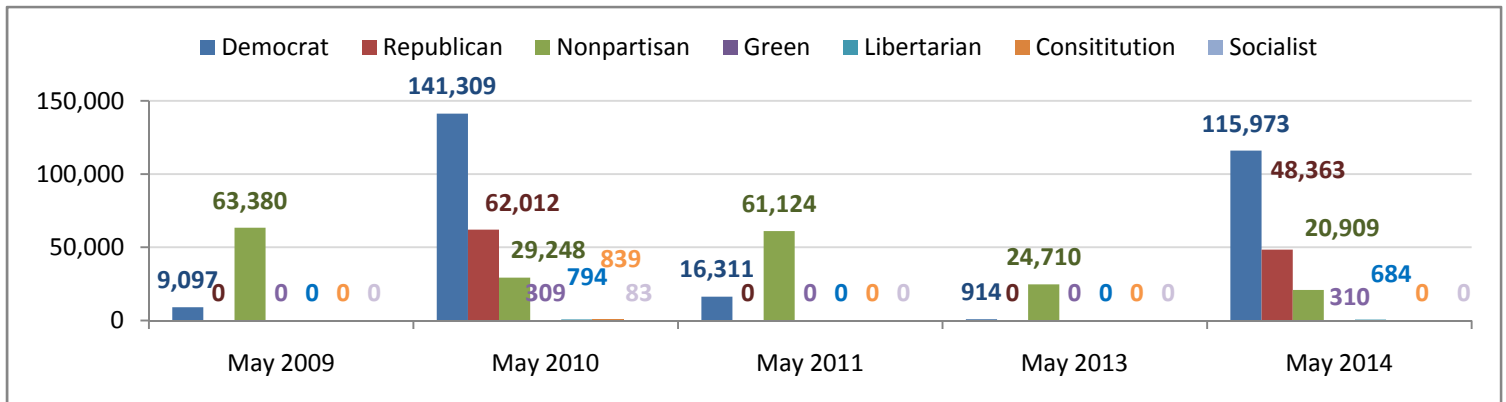

Ballots Cast by Political Party Type in May Primary Elections