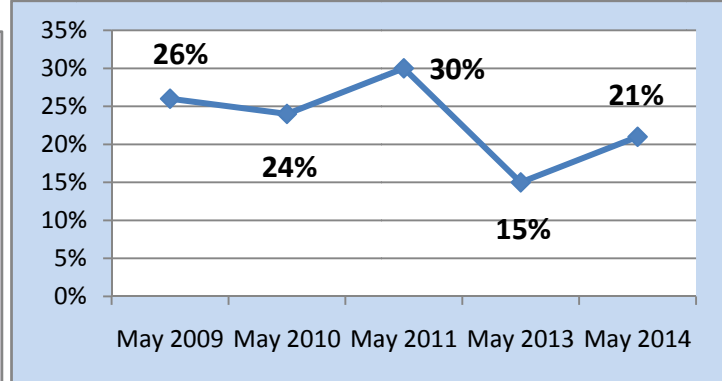

71,535 Total Ballots returned (89% of total Requested)
(The number of total returned is higher than the number cast because some voters did not return page one of their ballot. Page one of the ballot is used to indicate how many people voted).

48,629 Democratic returned
16,202 Republican returned
6,452 Nonpartisan returned
252 Minor Party returned

898 challenged Vote by Mail ballots
166 challenged Provisional ballots

May Vote by Mail History	
May 2014:	
Election Day cast 115,312 (includes prov.)	Vote by Mail 70,927
May 2013:	
Election Day cast 16,816	Vote by Mail 8,808
May 2011:	
Election Day cast 26,680	Vote by Mail 50,755
May 2010:	
Election Day cast 91,088	Vote by Mail 143,506
May 2009:	
Election Day cast 29,486	Vote by Mail 42,991

May 2014:	884,066 registered voters	186,239 ballots cast
May 2013:	165,757 registered voters	25,624 ballots cast
May 2011:	257,187 registered voters	77,435 ballots cast
May 2010:	985,477 registered voters	234,594 ballots cast
May 2009:	276,906 registered voters	72,477 ballots cast