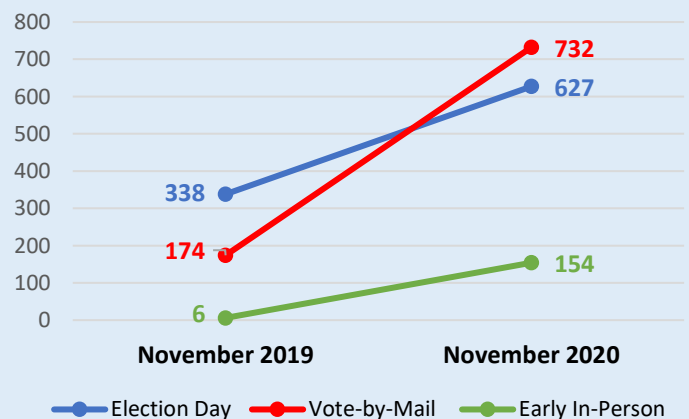

Voting Method Comparisons