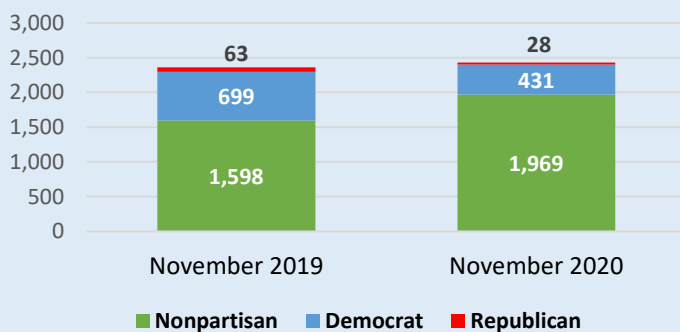

Maple Hts. District Six Registration History