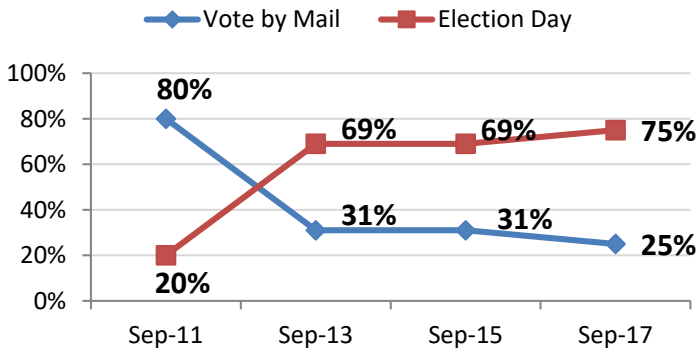

■ Democrat ■ Republican ■ Nonpartisan ■ Minor

Vote by Mail and early voting:

44 Early voters

2,027 Ballots requested

5% of reg. voters have requested a ballot)

1,692 Ballots returned valid

83% of requested ballots have been returned

September Vote by Mail Trends

September Turnout History

September early voting history:

1: 2011 278: 2013 33: 2015 1,242: 2017

September 2017:

318,396 Registered voters
10,562 Ballots cast by mail/early
31,515 Ballots cast Election Day
42,077 Total ballots cast

September 2015:

44,289 Registered voters
1,800 Ballots cast by mail/early
4,059 Ballots cast Election Day
5,859 Total ballots cast

September 2013:

183,322 Registered voters
5,541 Ballots cast by mail/early
12,299 Ballots cast Election Day
17,840 Total ballots cast