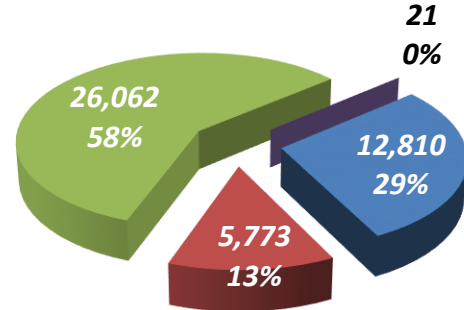

44,666 Registered voters

44 Precincts, 13 Voting locations, 6 Municipalities:

11% Turnout

4,753 Ballots cast

3,061 Election Day (64%) includes 31 provisional ballots

1,692 Vote by mail and 44 early voters (36%)

- Brook Park (Citywide)
- Fairview Park (Ward 5 Only)
- Lakewood (Ward 1 Only)
- Maple Heights (Citywide)
- Solon (Ward 5 Only)

20 Candidates

6 candidate contests

1 Issue (Lakewood: Ward One, Precinct I, local liquor option)

■ Democrat ■ Republican ■ Nonpartisan ■ Minor

Vote by Mail and early voting:

44 Early voters

2,027 Ballots requested

5% of reg. voters have requested a ballot)

1,692 Ballots returned valid

83% of requested ballots have been returned