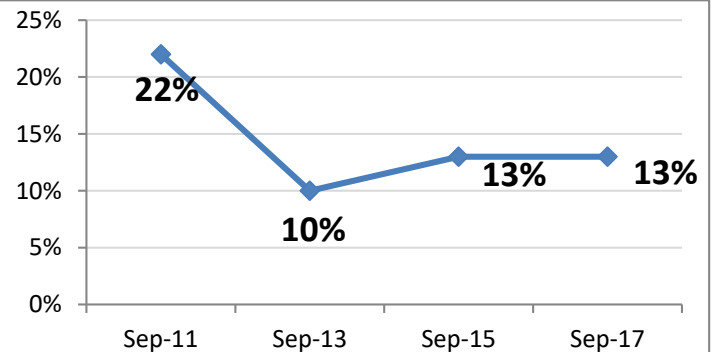

■ Democrat ■ Republican ■ Nonpartisan ■ Minor

Vote by Mail and early voting:

44 Early voters

2,027 Ballots requested

5% of reg. voters have requested a ballot)

1,692 Ballots returned valid

83% of requested ballots have been returned

September Vote by Mail Trends

September Turnout History

September early voting history:

1: 2011 278: 2013 33: 2015 1,242: 2017

September 2017:

318,396 Registered voters
10,562 Ballots cast by mail/early
31,515 Ballots cast Election Day
42,077 Total ballots cast