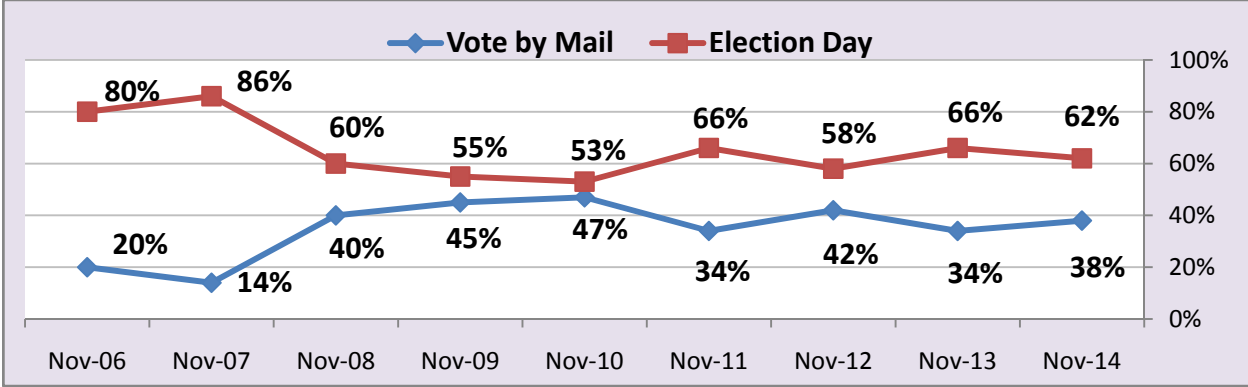

November Turnout 2006-2013
Gubernatorial elections were in 2010, 2006, and 2014

Election Day to Vote by Mail comparison 2006-2013