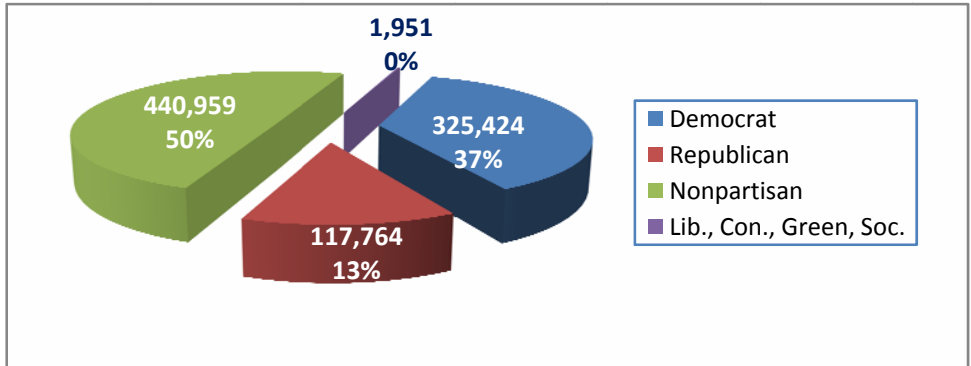

**1,047 Precincts**  
**401 Voting Locations**

**Total Registered Voters: 886,098**

- 325,424 Democrat
- 117,764 Republican
- 440,959 Nonpartisan
- 1,108 Libertarian
- 223 Constitution
- 587 Green
- 33 Socialist

**40% Turnout**

**350,534 Ballots cast**

**210,423 (60%) Election Day**

**6,780 (2%) Provisional**

**133,331 (38%) Vote by Mail and early voting**

**217,203 (62%) Election Day plus Provisional**

**133,331 (38%) Vote by Mail and early voting**