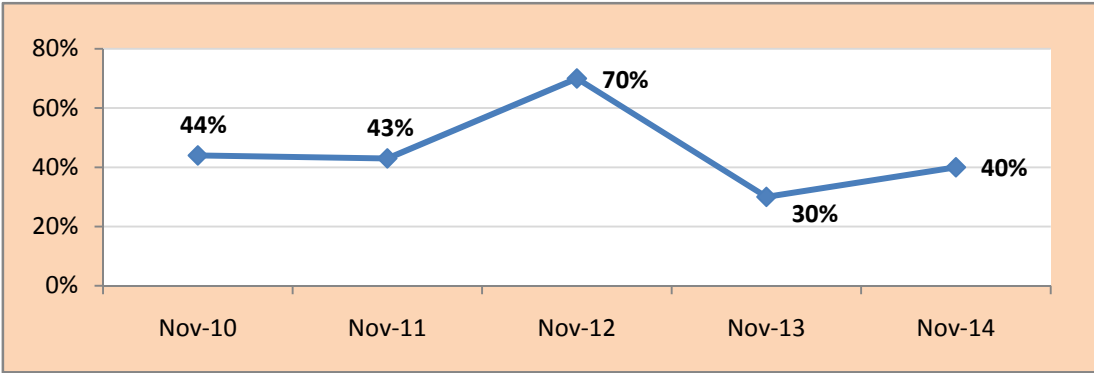

**2012 November General**

650,437 Ballots cast

266,985 Cast by mail

**2013 November General**

262,264 Ballots cast

90,392 Cast by mail

# November Election Statistical Comparisons

**November Election Registration**

**November Election Turnout 2010 - 2013**

**2010 November General**  
 978,267 Registered Voters  
 432,052 Total ballots cast