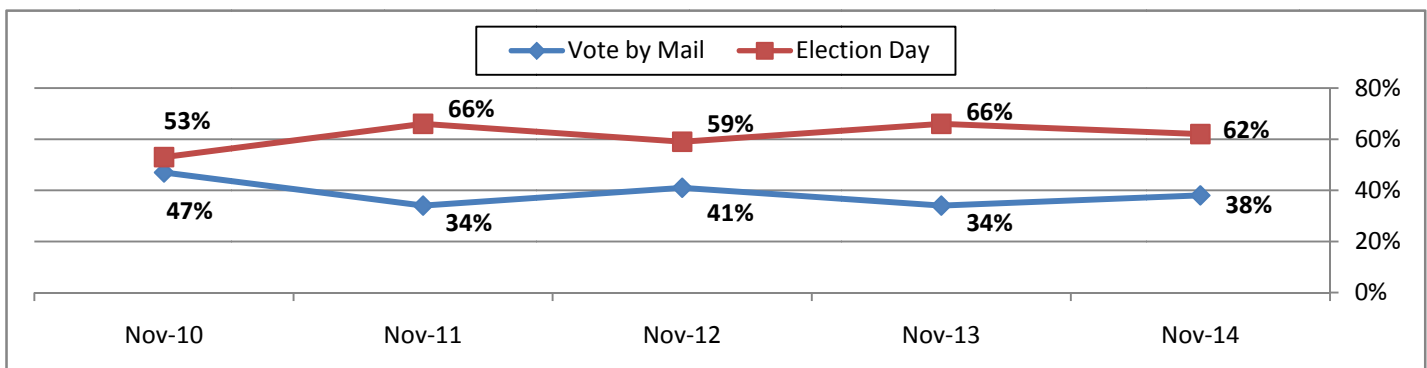

Vote by Mail:

153,773 Ballots Requested/17% of registered voters have requested ballots.

85,403 Democrat

36,579 Republican

31,178 Nonpartisan

613 Minor party

133,725 Ballots Returned/88% of voters returned their voted ballots. (The total includes 394 ballots that were not included in the total number of ballots counted because the voter failed to vote page one of their ballot).

76,666 Democrat

33,926 Republican

22,611 Nonpartisan

522 Minor party

Issues: 99

- 85 Municipal Issues
- 7 School Issues
- 4 County
- 2 Library
- 1 College

Municipalities: 59

38 Cities

19 Villages

2 Townships