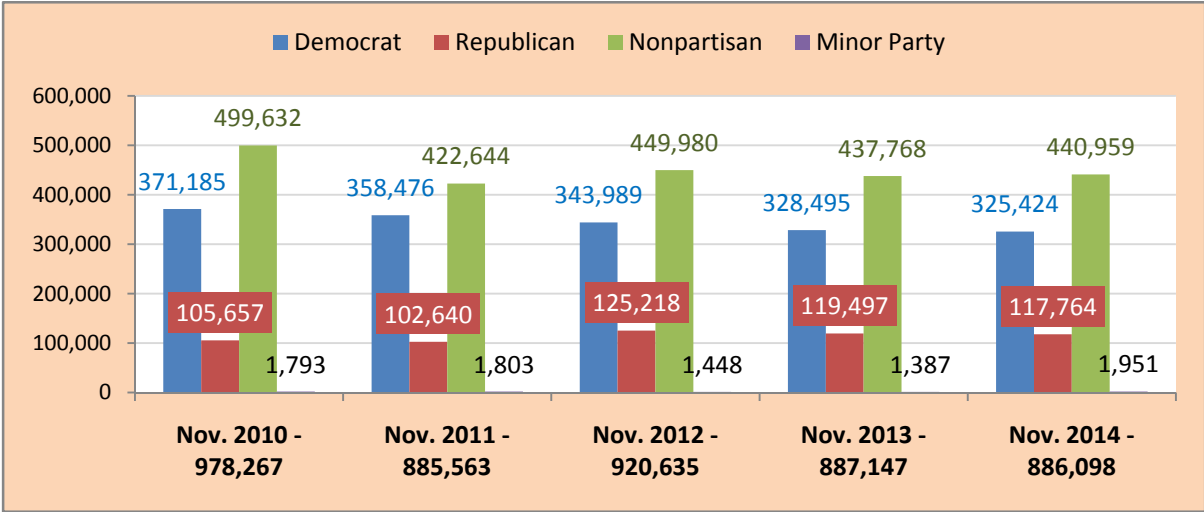

**19 Villages**

**2 Townships**

**2010 November General**

432,052 Ballots cast

201,883 Cast by mail

**2011 November General**

384,202 Ballots cast

131,167 Cast by mail

**2012 November General**

650,437 Ballots cast

266,985 Cast by mail

**2013 November General**

262,264 Ballots cast

90,392 Cast by mail

# November Election Statistical Comparisons

**November Election Registration**

**November Election Turnout 2010 - 2013**

**2010 November General**  
 978,267 Registered Voters  
 432,052 Total ballots cast