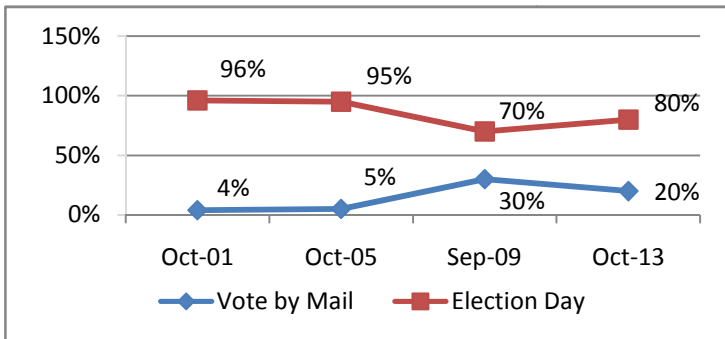

Vote by Mail in 2001, 2005, 2009 and 2013 Primary Elections