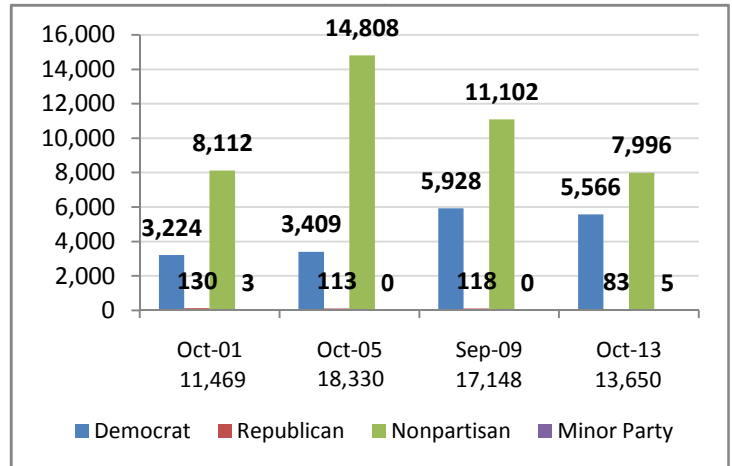

13,650 Registered voters

- 5,566 Democrat
- 7,996 Nonpartisan
- 83 Republican
- 5 Minor Party
- 1 Municipality (East Cleveland)
- 18 Precincts
- 8 Voting locations

16% Turnout

2,169 Total Ballots Cast

1,744 Election Day Cast (includes Provisional) 80%

425 Vote by Mail and Early voters 20%

39 Provisional (included in Election Day total)

- 3 Candidates (Mayoral Democratic Primary)

Gary Norton	1,418 Votes
Joy Jordan	572 Votes
Vernon Robinson	152 Votes

Voter Registration in Primary Elections in 2001, 2005, 2009 and 2013 (In 2009 the Primary was held in September.)

Vote by Mail

- 34 In-house voters
In-house voters are included in Ballots Returned
- 490 Vote by Mail Ballot Requests
4% of registered voters have requested a ballot
- 425 Vote by Mail Ballots Returned (87%)