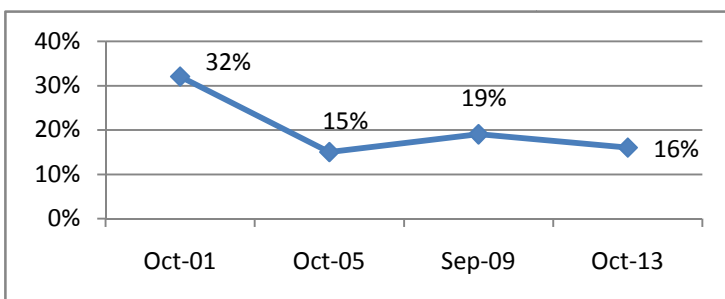

Voter Turnout in 2001, 2005, 2009 and 2013 Primary Elections

September 2013

13,650 Registered Voters	Ballots Cast
16% Total turnout	2,169
20% Vote by Mail	425
80% Election Day	1,744

September 2009

17,148 Registered Voters	Ballots Cast
19% Total turnout	3,299
30% Vote by Mail	1,000
70% Election Day	2,299

October 2005

18,330 Registered Voters	Ballots Cast
15% Total turnout	2,671
5% Vote by Mail	122
95% Election Day	2,549

October 2001

11,469 Registered Voters	Ballots Cast
32% Total turnout	3,658
4% Vote by Mail	127
96% Election Day	3,531