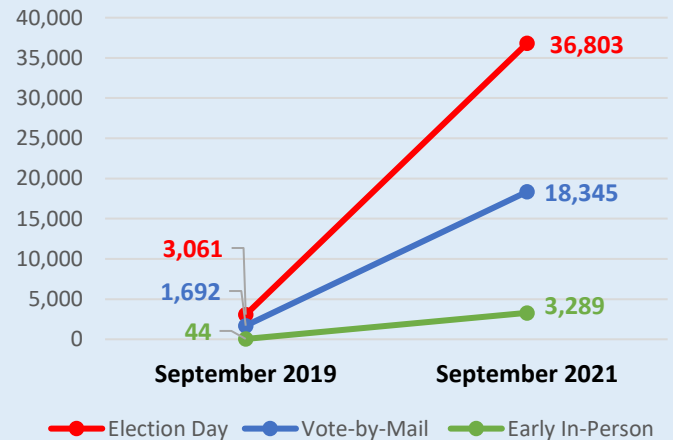

160 Vote-by-Mail (45%)

17 Early In-Person (5%)

September Voter Registration History

September Election Voting History

Election Year	Sept. 2019	Sept. 2021
Registered Voters	44,666	353,806
Total Ballots Cast	4,753	58,437
Election Day	3,061	36,803
Vote-by-Mail	1,692	18,345
Early In-Person	44	3,289

Absentee Voting in Sept. Primary Elections

Early In-Person Voting

Ballots cast by Early In-Person voters: **17**

Vote-by-Mail

Vote-by-Mail Ballots requested: 204

4% of registered voters have requested ballots.

Ballot Requests by Party:

Dem.	Rep.	Nonpartisan	Minor Party
120	45	39	0

Vote-by-Mail Ballots returned: 157

77% of requested ballots have been returned.

Ballot Returns by Party:

Dem.	Rep.	Nonpartisan	Minor Party
90	43	24	0

Voting Method Comparisons

Registered Voter Turnout History