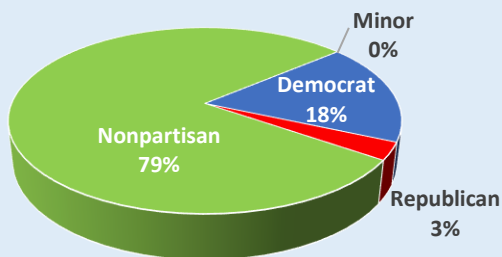

4,614 Registered Voters

815 Democrat **140** Republican
3,658 Nonpartisan **1** Minor Party

358 total ballots cast (8% turnout)

176 Election Day (49%)

181 Election Day (including 4 Provisional and 1 Undervote)

160 Vote-by-Mail (45%)

17 Early In-Person (5%)

September Voter Registration History

September Election Voting History

Election Year	Sept. 2019	Sept. 2021
Registered Voters	44,666	353,806
Total Ballots Cast	4,753	58,437
Election Day	3,061	36,803
Vote-by-Mail	1,692	18,345
Early In-Person	44	3,289