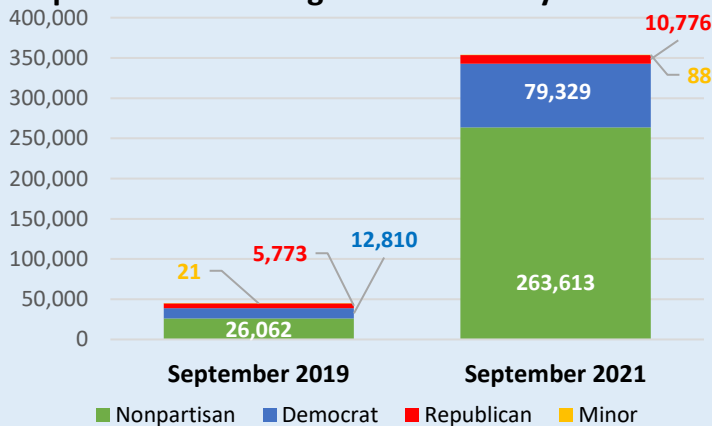

4,614 Registered Voters

815 Democrat **140** Republican
3,658 Nonpartisan **1** Minor Party

358 total ballots cast (8% turnout)

176 Election Day (49%)

181 Election Day (including 4 Provisional and 1 Undervote)

160 Vote-by-Mail (45%)

17 Early In-Person (5%)

September Voter Registration History

September Election Voting History

Election Year	Sept. 2019	Sept. 2021
Registered Voters	44,666	353,806
Total Ballots Cast	4,753	58,437
Election Day	3,061	36,803
Vote-by-Mail	1,692	18,345
Early In-Person	44	3,289