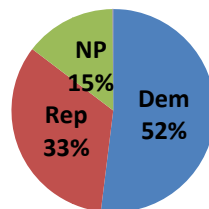

Vote by Mail Ballot Requests: 2,300

By City:

- 550 Brecksville
- 520 Broadview Hts.
- 9 North Royalton
- 1,221 Shaker Hts.

By Party:

- 1,200 Democrat
- 746 Republican
- 352 Nonpartisan
- 2 Minor Party

In-House/Early Voters: 112 (Included in Total Ballots Returned)

Voter turnout based on Vote by Mail: 5%

Vote by Mail Ballots Returned: 2,119

By City:

- 512 Brecksville
- 502 Broadview Hts.
- 9 North Royalton
- 1,096 Shaker Hts.

By Party:

- 1,101 Democrat
- 708 Republican
- 308 Nonpartisan
- 2 Minor Party

- Vote by Mail Returned Valid
- Vote by Mail Requested, Not Returned

33 Challenged Absentee Ballots

- 19 Returned too late
- 6 No signature on the ID envelope
- 4 No identification
- 3 ID envelope not returned
- 1 No printed name on the ID envelope