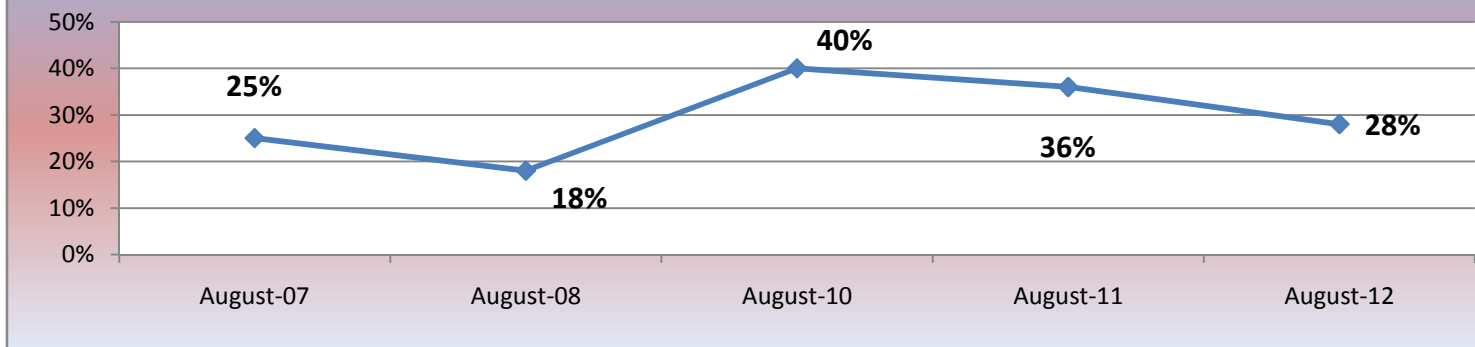

35 Challenged Provisional Ballots

- 28 Not registered to vote
- 4 Voted Absentee
- 2 Not eligible – 17 years old
- 1 Voted in the wrong precinct

Vote by Mail Turnout Compared to Election Day Ballots Cast in August Elections 2007 – 2012*

*There was no August Special Election held in 2009

Turnout in August Special Elections 2007 through 2012

Voter Turnout History in August Special Elections 2007 - 2011

August 2007 (1 municipality)

• 37,275	Registered Voters	Ballots Cast
• 25%	Total Turnout	9,444
• 9%	Vote by Mail	819
• 91%	Election Day	8,625