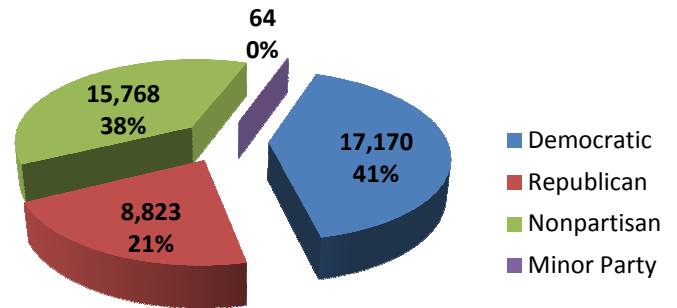

City of Shaker Heights Municipal Tax Issue

- 22,159 registered voters
- Shaker Heights 24 Precincts

Registered Voters by Party:

- 17,170 Democrat
- 8,823 Republican
- 15,768 Nonpartisan
- 26 Libertarian
- 13 Constitution
- 24 Green
- 1 Socialist

Vote by Mail Ballot Requests: 2,300

By City:

- 550 Brecksville
- 520 Broadview Hts.
- 9 North Royalton
- 1,221 Shaker Hts.

By Party:

- 1,200 Democrat
- 746 Republican
- 352 Nonpartisan
- 2 Minor Party

In-House/Early Voters: 112 (Included in Total Ballots Returned)

Voter turnout based on Vote by Mail: 5%

Vote by Mail Ballots Returned: 2,119

By City:

- 512 Brecksville
- 502 Broadview Hts.
- 9 North Royalton
- 1,096 Shaker Hts.

By Party:

- 1,101 Democrat
- 708 Republican
- 308 Nonpartisan
- 2 Minor Party