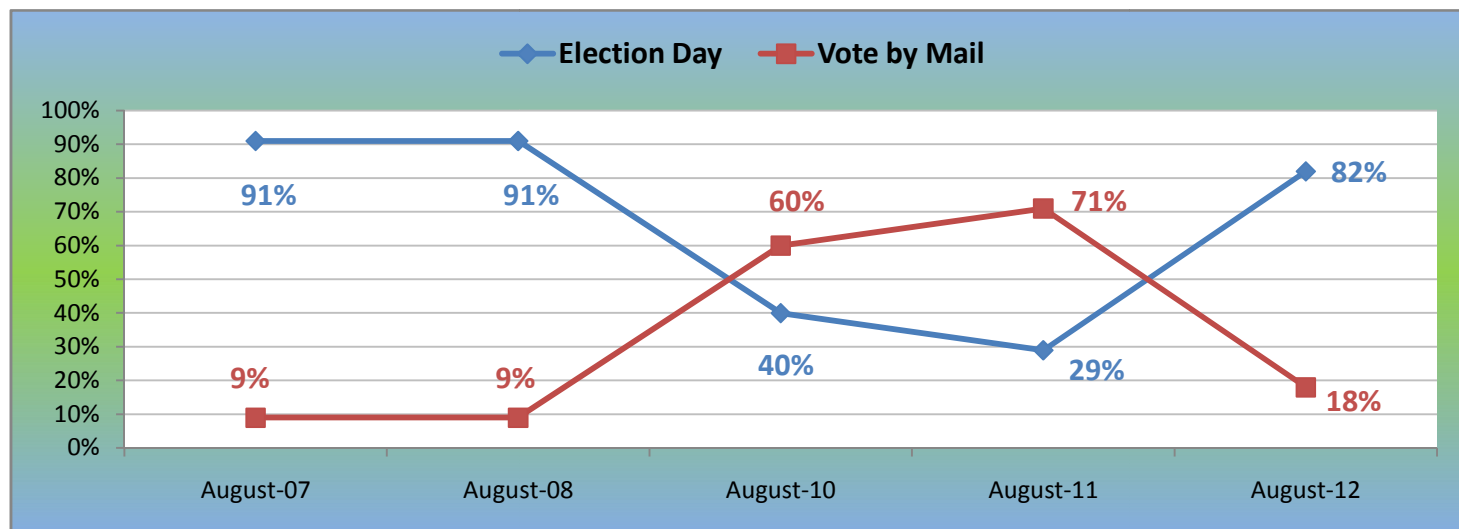

33 Challenged Absentee Ballots

- 19 Returned too late
- 6 No signature on the ID envelope
- 4 No identification
- 3 ID envelope not returned
- 1 No printed name on the ID envelope

35 Challenged Provisional Ballots

- 28 Not registered to vote
- 4 Voted Absentee
- 2 Not eligible – 17 years old
- 1 Voted in the wrong precinct

Vote by Mail Turnout Compared to Election Day Ballots Cast in August Elections 2007 – 2012*

*There was no August Special Election held in 2009