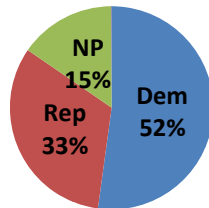

City of Shaker Heights Municipal Tax Issue

- 22,159 registered voters
- Shaker Heights 24 Precincts

Registered Voters by Party:

- 17,170 Democrat
- 8,823 Republican
- 15,768 Nonpartisan
- 26 Libertarian
- 13 Constitution
- 24 Green
- 1 Socialist

Vote by Mail Ballot Requests: 2,300

By City:

- 550 Brecksville
- 520 Broadview Hts.
- 9 North Royalton
- 1,221 Shaker Hts.

By Party:

- 1,200 Democrat
- 746 Republican
- 352 Nonpartisan
- 2 Minor Party

In-House/Early Voters: 112 (Included in Total Ballots Returned)