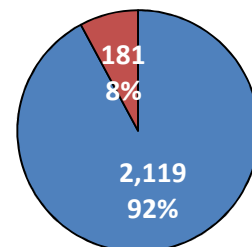

Vote by Mail Ballot Requests: 2,300

By City:

- 550 Brecksville
- 520 Broadview Hts.
- 9 North Royalton
- 1,221 Shaker Hts.

By Party:

- 1,200 Democrat
- 746 Republican
- 352 Nonpartisan
- 2 Minor Party

In-House/Early Voters: 112 (Included in Total Ballots Returned)

Voter turnout based on Vote by Mail: 5%

Vote by Mail Ballots Returned: 2,119

By City:

- 512 Brecksville
- 502 Broadview Hts.
- 9 North Royalton
- 1,096 Shaker Hts.

By Party:

- 1,101 Democrat
- 708 Republican
- 308 Nonpartisan
- 2 Minor Party

- Vote by Mail Returned Valid
- Vote by Mail Requested, Not Returned

33 Challenged Absentee Ballots

- 19 Returned too late
- 6 No signature on the ID envelope
- 4 No identification
- 3 ID envelope not returned
- 1 No printed name on the ID envelope

35 Challenged Provisional Ballots

- 28 Not registered to vote
- 4 Voted Absentee
- 2 Not eligible – 17 years old
- 1 Voted in the wrong precinct

Vote by Mail Turnout Compared to Election Day Ballots Cast in August Elections 2007 – 2012*