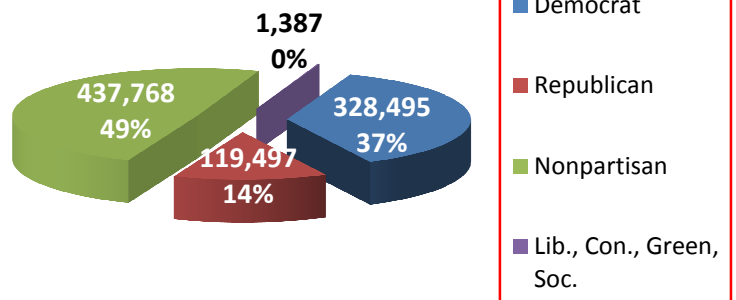

**1,047 Precincts in the Election
410 Voting Locations**

59 Municipalities

- 38 Cities
- 19 Villages
- 2 Townships

646 Candidates (includes write-in candidates)

- 508 Municipal
- 124 Educational
- 14 Judicial

88 Issues

- 5 County
- 9 School
- 71 Municipal
- 1 Library
- 1 Park District
- 1 Port Authority

30% Turnout

262,264 Ballots cast

171,872 Ballots cast on Election Day (66%) (Includes 4,512 provisional and 27 post election ballots)

90,392 Ballots cast by mail (includes early voters) (34%)

Total Registered Voters: 887,147

- 328,495 Democrats
- 119,497 Republican
- 437,768 Nonpartisan
- 602 Libertarian
- 293 Constitution
- 452 Green
- 40 Socialist

Voter Registration for November 5, 2013

Vote by Mail

105,973 Ballots Requested: 12 % percent of voters requested a ballot

90,392 Ballots Returned: 85 % percent of voters returned their voted ballots (includes early voters)

2,873 Early Voters (included in the Vote by Mail total)

Vote by Mail Challenged 1,752

Provisional Rejected 423