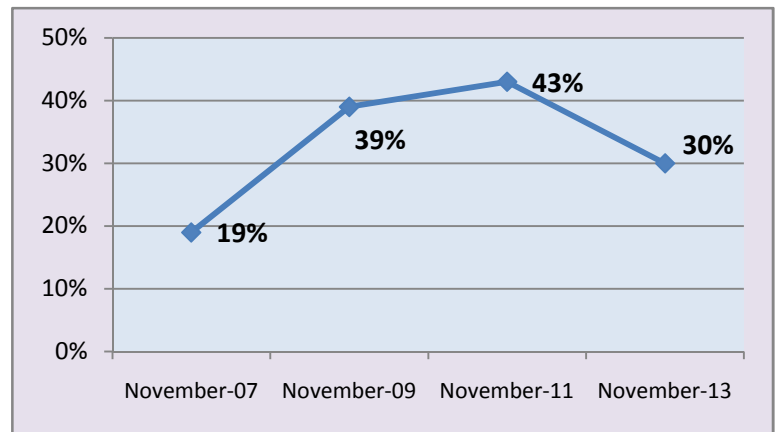

Voter Turnout in Municipal Election Years 2007 to 2013

2013 November General
887,147 Registered voters
262,264 Total ballots cast
171,872 Election Day cast
90,392 Vote by Mail cast

2011 November General
885,563 Registered voters
384,202 Total ballots cast
253,035 Election Day cast
131,167 Vote by Mail cast

2009 November General
984,397 Registered voters
388,851 Total ballots cast
215,376 Election Day cast
173,475 Vote by Mail cast

2007 November General
1,039,285 Registered voters
204,379 Total ballots cast
175,249 Election Day cast
29,130 Vote by Mail cast