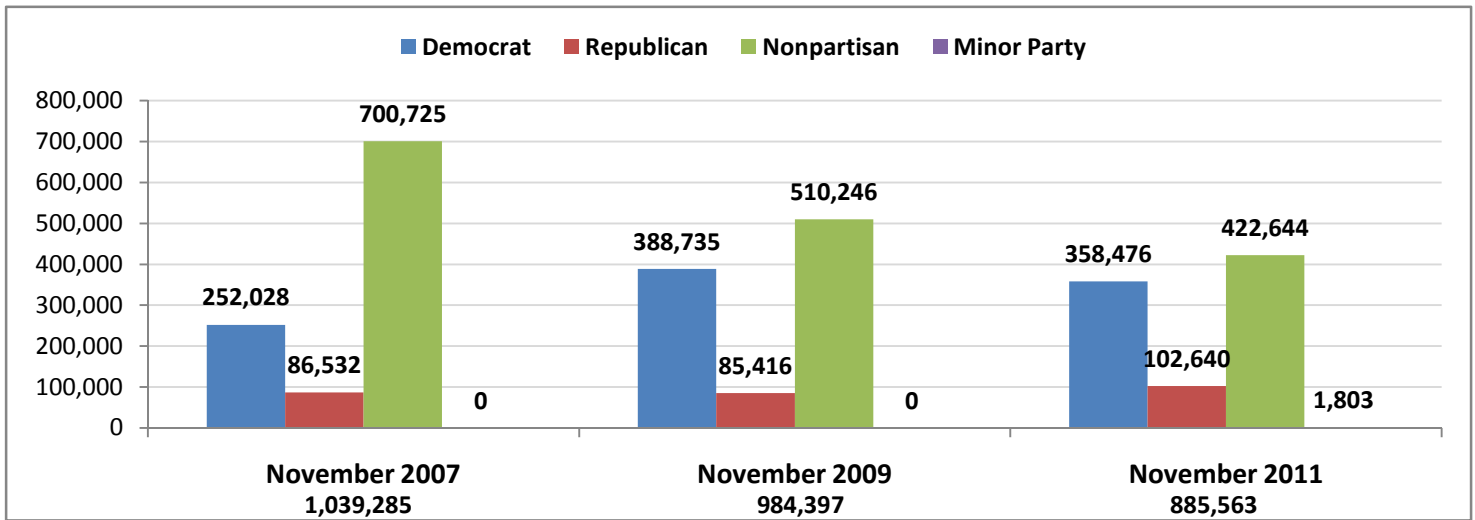

90,392 Vote by Mail Ballots cast

2011 November General

384,202 Total ballots cast

131,167 Vote by Mail Ballots cast

2009 November General

388,851 Total ballots cast

173,475 Vote by Mail Ballots cast

2007 November General

204,379 Total ballots cast

29,130 Vote by Mail Ballots cast

Voter Registration Trends in Municipal Elections Years 2007 to 2011

Voter Turnout in Municipal Election Years 2007 to 2013

2013 November General
 887,147 Registered voters
 262,264 Total ballots cast
 171,872 Election Day cast
 90,392 Vote by Mail cast