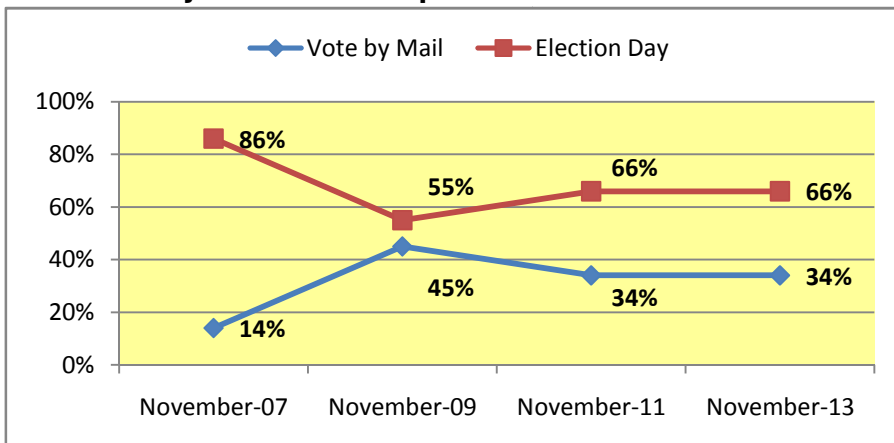

90,392 Ballots cast by mail (includes early voters) (34%)

Total Registered Voters: 887,147

- 328,495 Democrats
- 119,497 Republican
- 437,768 Nonpartisan
- 602 Libertarian
- 293 Constitution
- 452 Green
- 40 Socialist

Voter Registration for November 5, 2013

Vote by Mail

105,973 Ballots Requested: 12 % percent of voters requested a ballot

90,392 Ballots Returned: 85 % percent of voters returned their voted ballots (includes early voters)

2,873 Early Voters (included in the Vote by Mail total)

Vote by Mail Challenged 1,752

Provisional Rejected 423

Vote by Mail in Municipal Elections 2007 to 2013

2013 November General

262,264 Total ballots cast