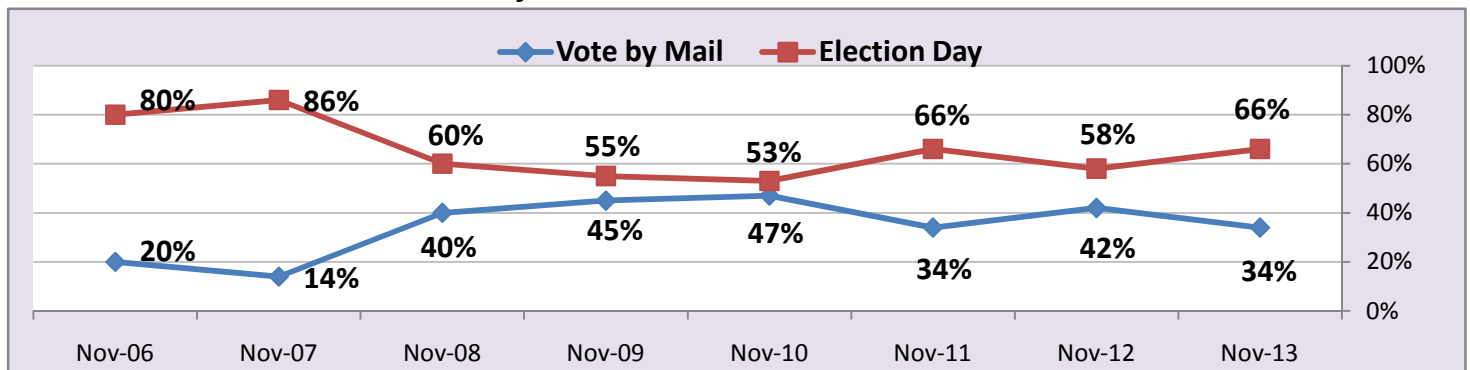

Voter by Mail in General Elections 2006 to 2013