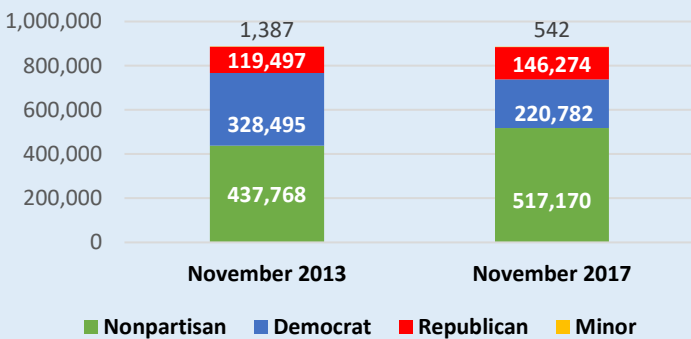

## Election Overview

59 Municipalities 975 Precincts  
 295 Voting locations 601 Candidates  
 68 Issues (66 Municipal, 2 School Issues)

## Registered Voters

200,546 Democrat 66,512 Republican  
 610,133 Nonpartisan 434 Minor Party  
 877,625 Registered Voters

## 232,149 Total Ballots Cast

26% Turnout  
 147,089 Election Day (63%)  
 76,458 Vote-by-Mail (33%)  
 6,711 Early In-Person (3%)  
 148,980 Election Day & 1,891 Provisional (64%)

## November Voter Registration History