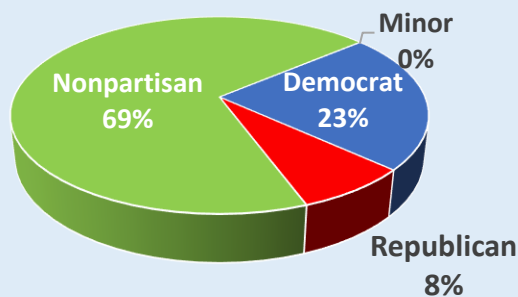

# November 2, 2021 Post Election Profile

Updated 11/29/2021

## Election Overview

59 Municipalities 975 Precincts  
 295 Voting locations 601 Candidates  
 68 Issues (66 Municipal, 2 School Issues)

## Registered Voters

200,546 Democrat 66,512 Republican  
 610,133 Nonpartisan 434 Minor Party  
 877,625 Registered Voters

## 232,149 Total Ballots Cast

26% Turnout  
 147,089 Election Day (63%)  
 76,458 Vote-by-Mail (33%)  
 6,711 Early In-Person (3%)  
 148,980 Election Day & 1,891 Provisional (64%)