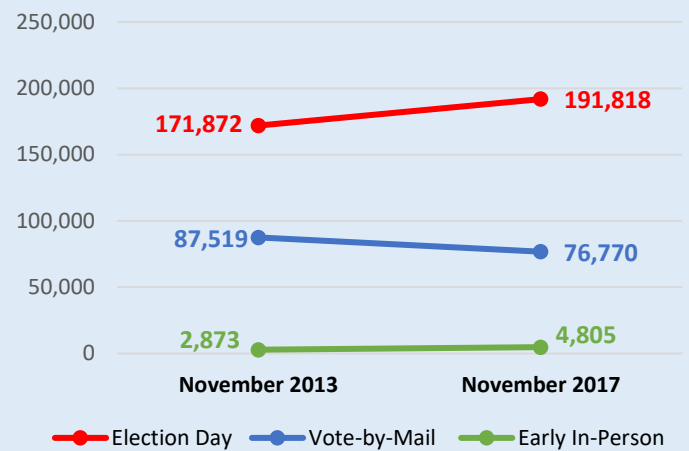

Voting Method Comparisons