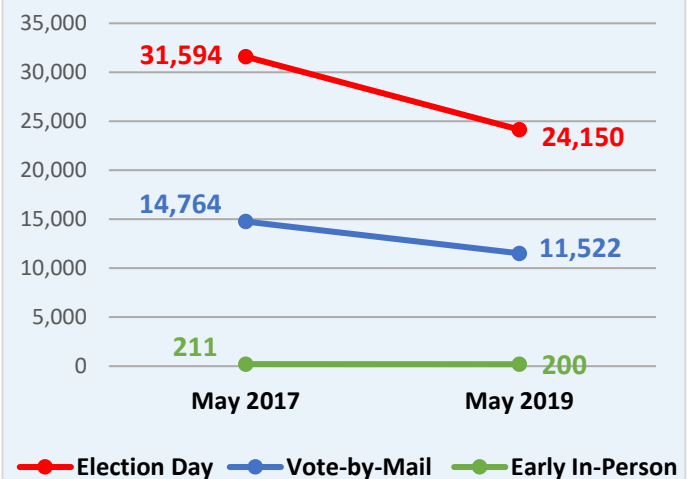

Early In-Person Voting

Ballots cast by Early In-Person voters: **202**

Vote-by-Mail

Vote-by-Mail Ballots requested: 18,891

9% of registered voters have requested ballots

Ballot Requests by Party:

Dem.	Rep.	Nonpartisan	Minor Party
0	208	18,683	0

Vote-by-Mail Ballots returned: 16,644

(Includes challenged ballots)

88% of requested ballots have been returned

Ballot Returns by Party:

Dem.	Rep.	Nonpartisan	Minor Party
0	194	16,450	0

Voting Method Comparisons

Registered Voter Turnout History