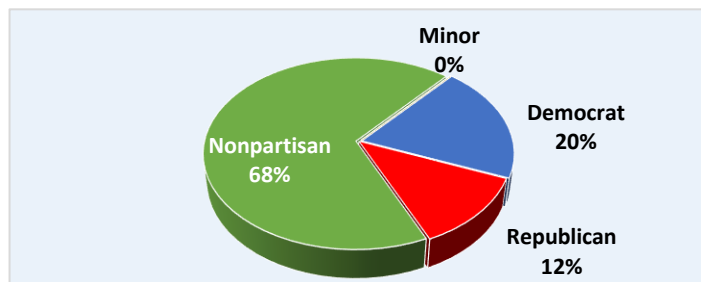

May 4, 2021 Post Election Profile

Updated 5/28/2021

Election Overview

- 11 Municipalities
- 196 Precincts
- 56 Voting locations
- 2 Candidates
- 11 Issues (8 Municipal, 3 School Issues)

Registered Voters

40,123 Democrat 24,569 Republican
138,256 Nonpartisan 82 Minor Party
203,030 Registered Voters

38,307 Total Ballots Cast

19% Turnout

21,512 Election Day (56.15%)

16,384 Vote-by-Mail (42.77%)

202 Early In-Person (0.52%)

21,721 Election Day and 209 Provisional (57%)

May Voter Registration History

May Election Voting History

Election Year	May 2017	May 2019
Registered Voters	205,318	169,523
Total Ballots Cast	46,569	35,872
Election Day	31,594	24,150
Vote-by-Mail	14,764	11,522
Early In-Person	211	200

Absentee Voting in the May Primary Election

Early In-Person Voting

Ballots cast by Early In-Person voters: **202**

Vote-by-Mail

Vote-by-Mail Ballots requested: 18,891

9% of registered voters have requested ballots

Ballot Requests by Party:

Dem.	Rep.	Nonpartisan	Minor Party
0	208	18,683	0