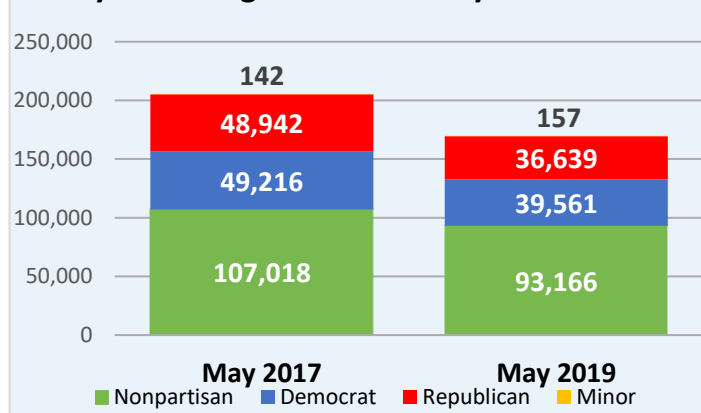

May 4, 2021 Post Election Profile

Updated 5/28/2021

Election Overview

- 11 Municipalities
- 196 Precincts
- 56 Voting locations
- 2 Candidates
- 11 Issues (8 Municipal, 3 School Issues)

Registered Voters

40,123 Democrat 24,569 Republican
138,256 Nonpartisan 82 Minor Party
203,030 Registered Voters

38,307 Total Ballots Cast

19% Turnout

21,512 Election Day (56.15%)

16,384 Vote-by-Mail (42.77%)

202 Early In-Person (0.52%)

21,721 Election Day and 209 Provisional (57%)

May Voter Registration History

May Election Voting History

Election Year	May 2017	May 2019
Registered Voters	205,318	169,523
Total Ballots Cast	46,569	35,872
Election Day	31,594	24,150
Vote-by-Mail	14,764	11,522
Early In-Person	211	200

Absentee Voting in the May Primary Election