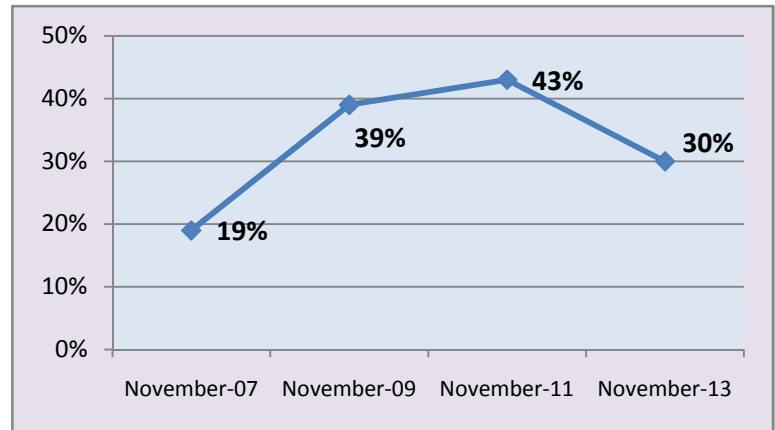

Voter Turnout in Municipal Election Years 2007 to 2013

2013 November General
887,147 Registered voters
262,264 Total ballots cast
171,872 Election Day cast
90,392 Vote by Mail cast

2011 November General
885,563 Registered voters
384,202 Total ballots cast
253,035 Election Day cast
131,167 Vote by Mail cast

2009 November General
984,397 Registered voters
388,851 Total ballots cast
215,376 Election Day cast
173,475 Vote by Mail cast

2007 November General
1,039,285 Registered voters
204,379 Total ballots cast
175,249 Election Day cast
29,130 Vote by Mail cast