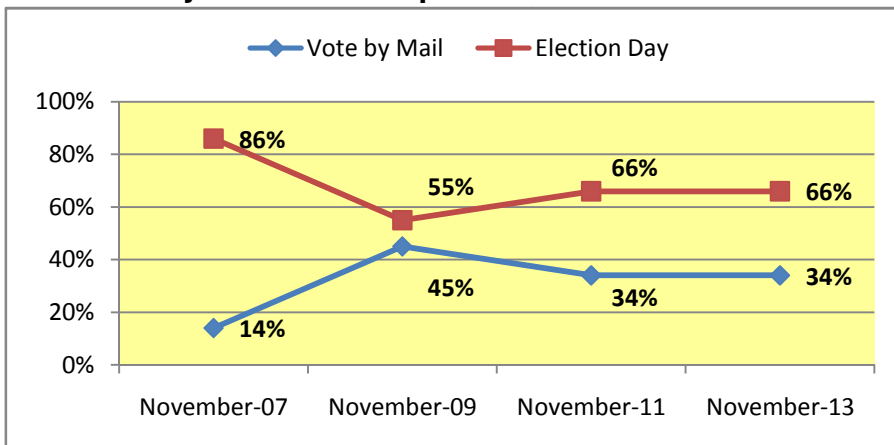

90,392 Ballots cast by mail (includes early voters) (34%)

Total Registered Voters: 887,147

- 328,495 Democrats
- 119,497 Republican
- 437,768 Nonpartisan
- 602 Libertarian
- 293 Constitution
- 452 Green
- 40 Socialist

Voter Registration for November 5, 2013

Vote by Mail

105,973 Ballots Requested: 12 % percent of voters requested a ballot

90,392 Ballots Returned: 85 % percent of voters returned their voted ballots (includes early voters)

2,873 Early Voters (included in the Vote by Mail total)

Vote by Mail Challenged 1,752

Provisional Rejected 423

Vote by Mail in Municipal Elections 2007 to 2013

2013 November General

262,264 Total ballots cast