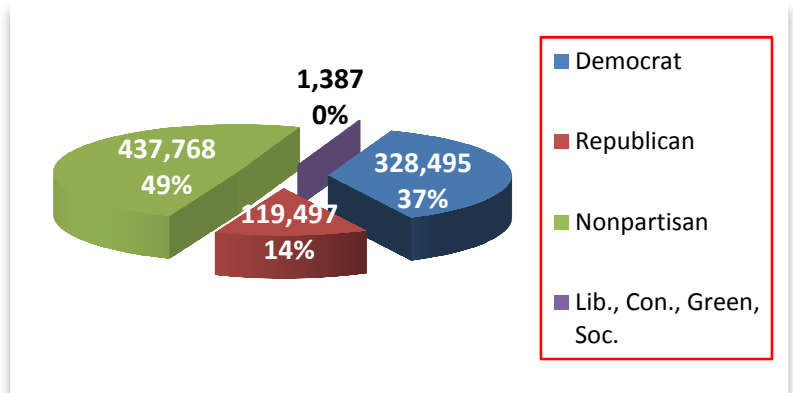

**1,047 Precincts in the Election
410 Voting Locations**

59 Municipalities

- 38 Cities
- 19 Villages
- 2 Townships

646 Candidates (includes write-in candidates)

- 508 Municipal
- 124 Educational
- 14 Judicial

88 Issues

- 5 County
- 9 School
- 71 Municipal
- 1 Library
- 1 Park District
- 1 Port Authority

30% Turnout

262,264 Ballots cast

171,872 Ballots cast on Election Day (66%) (Includes 4,512 provisional and 27 post election ballots)

90,392 Ballots cast by mail (includes early voters) (34%)

Total Registered Voters: 887,147

- 328,495 Democrats
- 119,497 Republican
- 437,768 Nonpartisan
- 602 Libertarian
- 293 Constitution
- 452 Green
- 40 Socialist

Voter Registration for November 5, 2013

Vote by Mail

105,973 Ballots Requested: 12 % percent of voters requested a ballot

90,392 Ballots Returned: 85 % percent of voters returned their voted ballots (includes early voters)