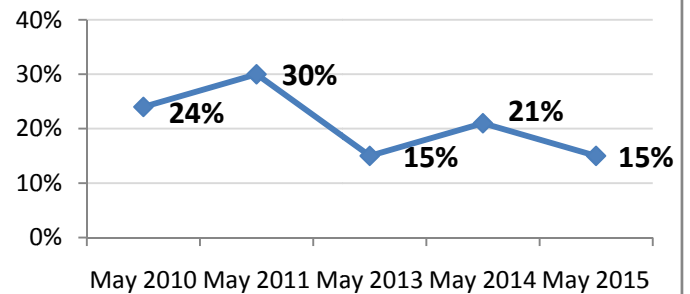

Vote by Mail and early voting:

136 Early voters

6,097 Ballots requested

5% of reg. voters requested a ballot

5,447 Ballots returned (includes 116 challenged ballots)

87% of ballots were returned

May Vote by Mail History

May Turnout History

May 2014:

Election Day cast 115,313 Vote by Mail 70,927

May 2013:

Election Day cast 16,816 Vote by Mail 8,808

May 2011:

Election Day cast 26,680 Vote by Mail 50,755

May 2010: