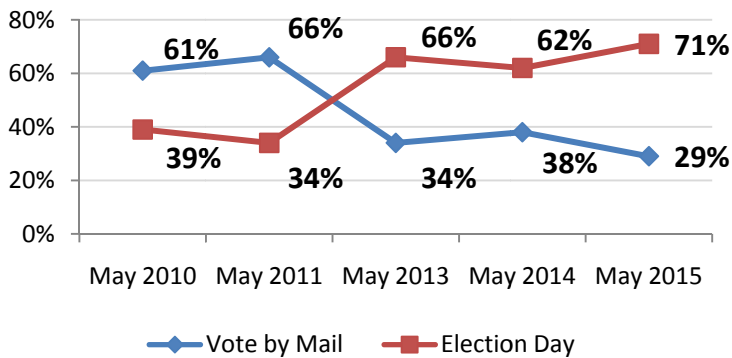

Vote by Mail and early voting:

136 Early voters

6,097 Ballots requested

5% of reg. voters requested a ballot

5,447 Ballots returned (includes 116 challenged ballots)

87% of ballots were returned

May Vote by Mail History

May Turnout History

May 2014:

Election Day cast 115,313 Vote by Mail 70,927

May 2013:

Election Day cast 16,816 Vote by Mail 8,808

May 2011:

Election Day cast 26,680 Vote by Mail 50,755

May 2010: