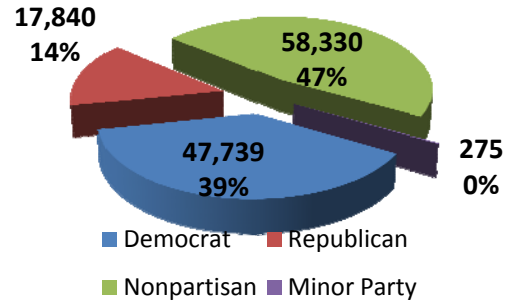

14 Municipalities

142 Precincts

53 Voting locations

11 Issues

5 School

6 Municipal

2 Candidates (Parma Ward 4, Democratic Primary)

124,184 Registered Voters

- 47,739 Democrat
- 17,840 Republican
- 58,330 Nonpartisan
- 275 Minor party

18,334 total ballots cast

15% turnout

12,857 Election Day (70%)

146 Provisional (1%)

13,003 Election day and Provisional (71%)

5,331 Vote by Mail (29%)