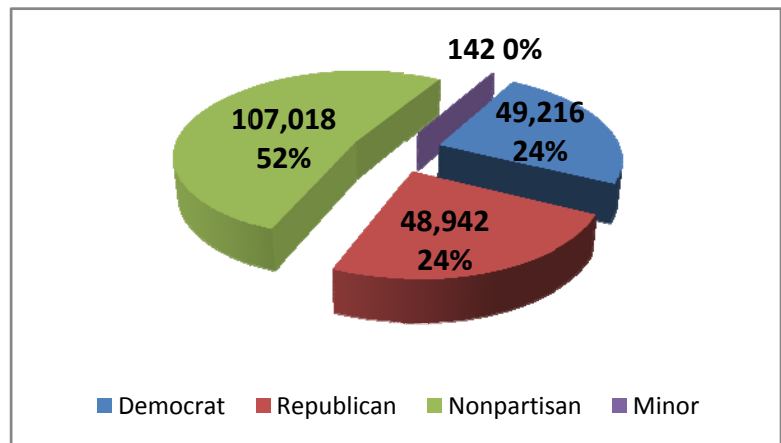

- **205** Precincts in the Election
- **76** Voting Locations
- **19** Municipalities
- **3** Candidates
- **14** Issues
- **6** Municipal
- **8** School Districts

- **205,318** Registered Voters

Municipalities in the Election

23% Turnout

46,569 Total ballots cast

31,329 Election Day ballots cast (67%)
265 Provisional (0.56%)

31,594 Election Day & Provisional (68%)

14,975 Vote by Mail and early voting ballots cast (32%)

211 Early voters (included Vote by Mail total)

Vote by Mail:

Requests: 16,445 (8% of voters requested ballots)

Returns: 14,975 (91%)

Early voters: 211

205,318 Registered Voters

Vote by Mail in May Primary Elections 2011 to 2015

Voter Turnout in May Primary Elections 2011 to 2015

May 2015:	5,331 Ballots cast by mail 13,003 Ballots cast on Election Day 136 early voters (included in cast by mail)
------------------	--

May 2015:	124,184 Registered Voters 18,334 Total ballots cast
------------------	--