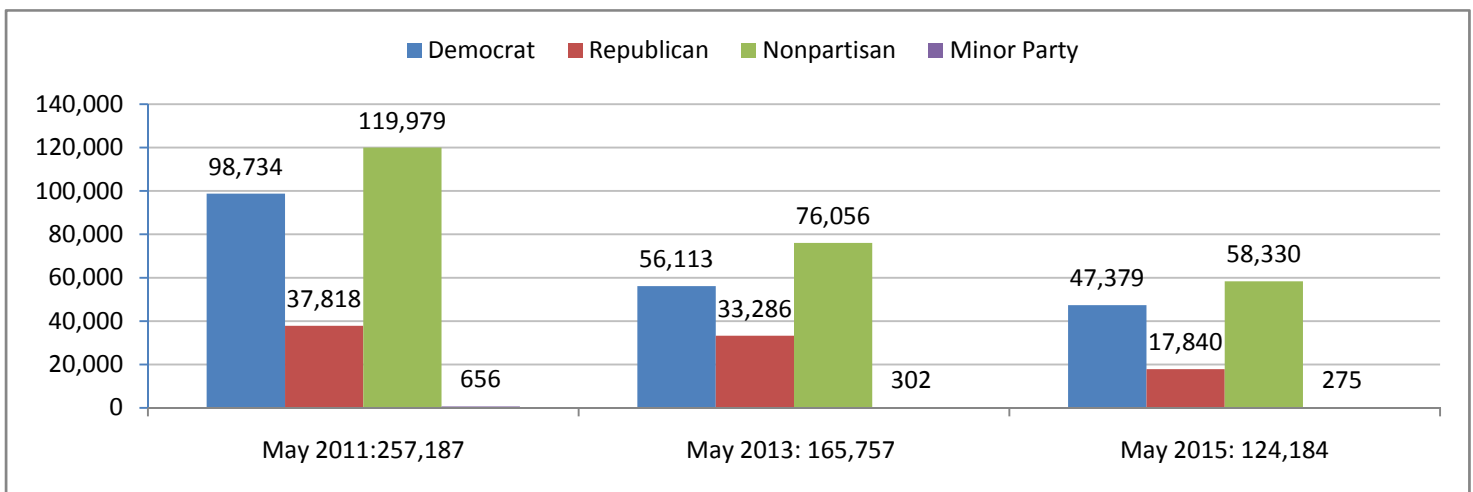

May 2013:	8,766 Ballots cast by mail 16,660 Ballots cast on Election Day 85 early voters (included in cast by mail)
------------------	---

May 2013:	165,757 Registered Voters 25,426 Total ballots cast
------------------	--

May 2011:	50,755 Ballots cast by mail 26,680 Ballots cast on Election Day 56 early voters (included in cast by mail)
------------------	--

May 2011:	257,187 Registered Voters 77,435 Total ballots cast
------------------	--

Election Day and Vote by Mail Comparisons

Turnout Comparisons

May Primary Voter Registration History

Ballot Breakdown

Contested Primary: Westlake Ward 1, Nonpartisan Primary, 3 candidates

6 Municipal Issues: Bedford: Tax Issue Brecksville: Zoning amendment Brooklyn Zoning amendment
Walton Hills: Tax issue Seven Hills: Charter amendments (2)