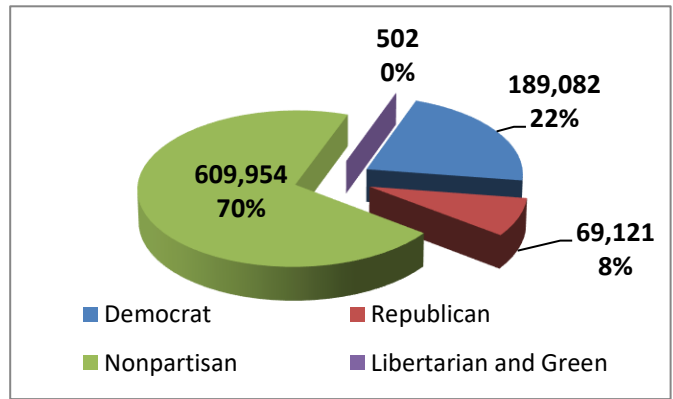

November 3, 2020 Election Profile

Updated 9/18/2020

189,082 Democrat
69,121 Republican
609,954 Nonpartisan
502 Libertarian and Green
868,659 Total

975 Precincts
295 Voting locations

0: Early In-Person voters (opens on Oct. 6)

Vote-by-Mail (opens on Oct. 6)

249,825: Ballots Requested
29% of registered voters requested ballots

Ballot Requests by Party:

Party	Dem.	Rep.	Nonpartisan	Minor
Ballots Requested	116,532	29,044	104,042	207

Ballots Returned by Party:

Party	Dem.	Rep.	Nonpartisan	Minor
Ballots Returned	0	0	0	0

2016 November General
891,568 Registered Voters
617,356 Total ballots cast
386,182 Election Day
192,761 Vote-by-Mail
38,413 Early In-person