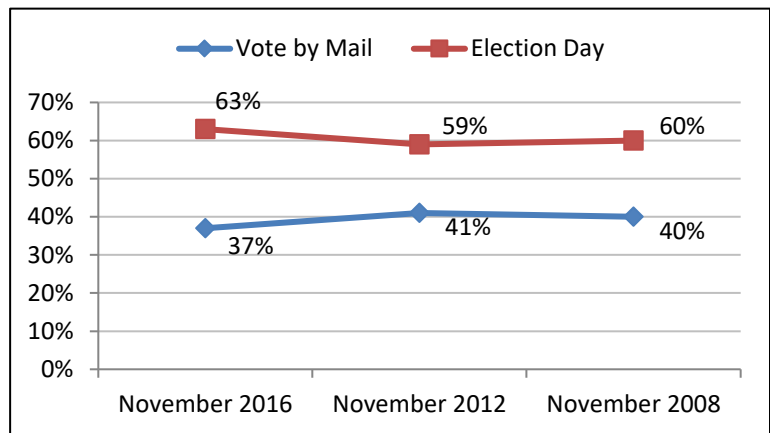

November 3, 2020 Election Profile

Updated 9/18/2020

189,082 Democrat
69,121 Republican
609,954 Nonpartisan
502 Libertarian and Green
868,659 Total

975 Precincts
295 Voting locations

0: Early In-Person voters (opens on Oct. 6)

Vote-by-Mail (opens on Oct. 6)

249,825: Ballots Requested
29% of registered voters requested ballots

Ballot Requests by Party:

Party	Dem.	Rep.	Nonpartisan	Minor
Ballots Requested	116,532	29,044	104,042	207

Ballots Returned by Party:

Party	Dem.	Rep.	Nonpartisan	Minor
Ballots Returned	0	0	0	0

2016 November General
891,568 Registered Voters
617,356 Total ballots cast
386,182 Election Day
192,761 Vote-by-Mail
38,413 Early In-person