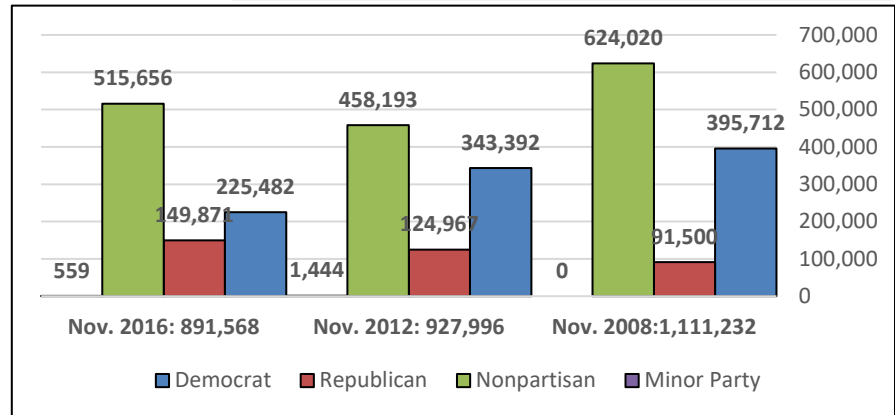

November 3, 2020 Election Profile

Updated 9/18/2020

189,082 Democrat
69,121 Republican
609,954 Nonpartisan
502 Libertarian and Green
868,659 Total

975 Precincts
295 Voting locations

0: Early In-Person voters (opens on Oct. 6)

Vote-by-Mail (opens on Oct. 6)

249,825: Ballots Requested
29% of registered voters requested ballots

Ballot Requests by Party:

Party	Dem.	Rep.	Nonpartisan	Minor
Ballots Requested	116,532	29,044	104,042	207

Ballots Returned by Party:

Party	Dem.	Rep.	Nonpartisan	Minor
Ballots Returned	0	0	0	0

2016 November General
891,568 Registered Voters
617,356 Total ballots cast
386,182 Election Day
192,761 Vote-by-Mail
38,413 Early In-person