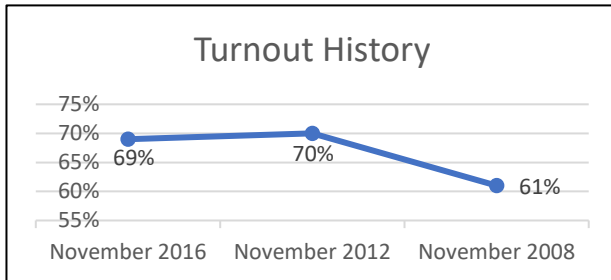

November 3, 2020 Election Profile

Updated 9/18/2020

189,082 Democrat
69,121 Republican
609,954 Nonpartisan
502 Libertarian and Green
868,659 Total

975 Precincts
295 Voting locations

0: Early In-Person voters (opens on Oct. 6)

Vote-by-Mail (opens on Oct. 6)

249,825: Ballots Requested
29% of registered voters requested ballots

Ballot Requests by Party:

Party	Dem.	Rep.	Nonpartisan	Minor
Ballots Requested	116,532	29,044	104,042	207