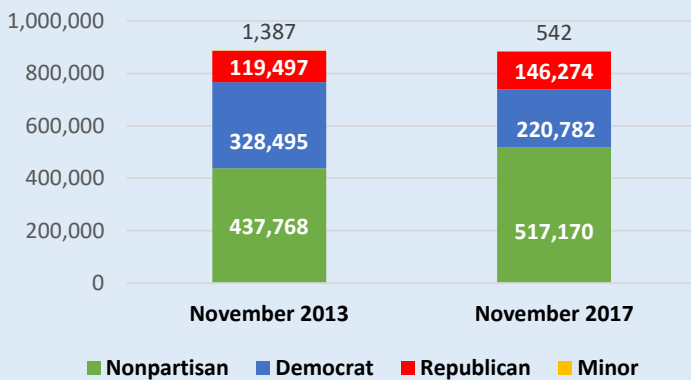

# November 2, 2021 General Election Profile

Updated 10/26/2021

## Election Overview

- 59 Municipalities
- 975 Precincts
- 295 Voting locations
- 601 Candidates
- 68 Issues (66 Municipal, 2 School Issues)

## Registered Voters

- 200,546 Democrat
- 66,512 Republican
- 610,133 Nonpartisan
- 434 Minor Party
- 877,625 Registered Voters

## November Voter Registration History