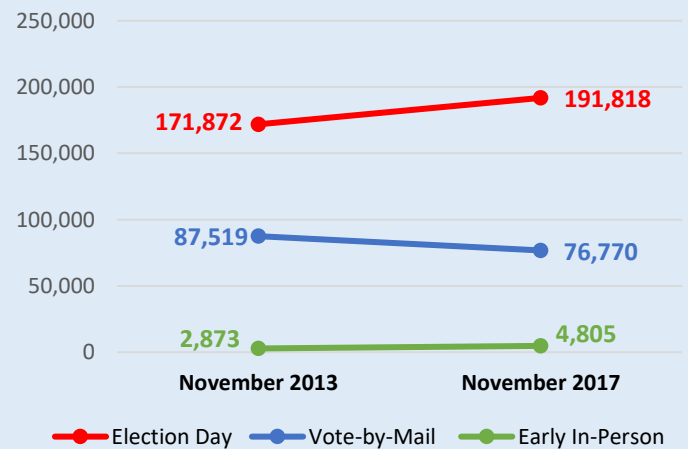

### Vote-by-Mail

**Vote-by-Mail Ballots requested: 83,063**

9% of registered voters have requested ballots

#### Ballot Requests by Party:

Dem.	Rep.	Nonpartisan	Minor Party
49,080	16,083	17,830	70

**Vote-by-Mail Ballots returned: 42,583**

51% of requested ballots have been returned

#### Ballot Returns by Party:

Dem.	Rep.	Nonpartisan	Minor Party
26,338	9,336	6,874	35

## Voting Method Comparisons