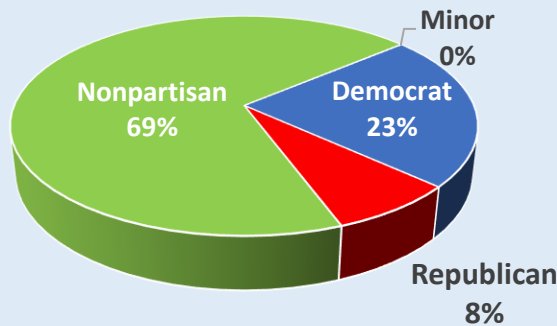

# November 2, 2021 General Election Profile

Updated 10/26/2021

## Election Overview

- 59 Municipalities
- 975 Precincts
- 295 Voting locations
- 601 Candidates
- 68 Issues (66 Municipal, 2 School Issues)

## Registered Voters

- 200,546 Democrat
- 66,512 Republican
- 610,133 Nonpartisan
- 434 Minor Party
- 877,625 Registered Voters