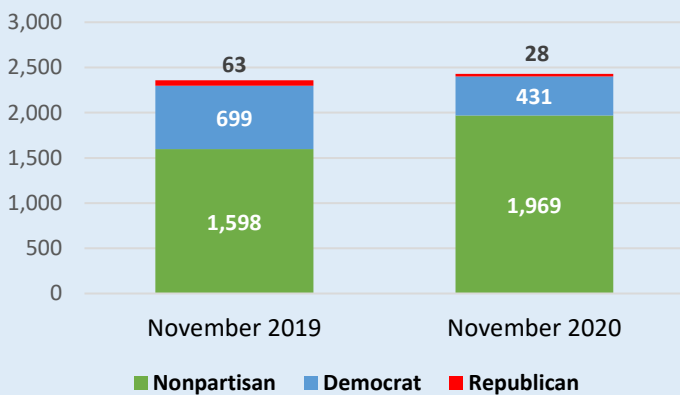

Maple Hts. District Six Registration History