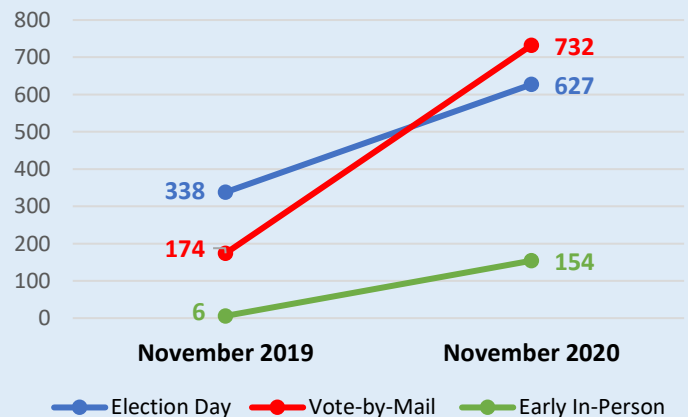

Voting Method Comparisons