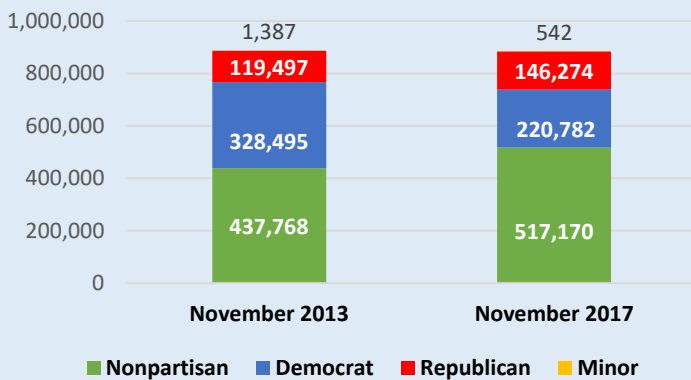

November 2, 2021 General Election Profile

Updated 10/13/2021

Election Overview

- 59 Municipalities
- 975 Precincts
- 295 Voting locations
- 601 Candidates
- 68 Issues (66 Municipal, 2 School Issues)

Registered Voters

- 184,455 Democrat
- 67,347 Republican
- 627,149 Nonpartisan
- 482 Minor Party
- 879,433 Registered Voters

November Voter Registration History

November Election Voting History

Election Year	Nov. 2013	Nov 2017
Registered Voters	887,147	884,768
Total Ballots Cast	262,264	273,393
Election Day	171,872	191,818
Vote-by-Mail	87,519	76,770
Early In-Person	2,873	4,805