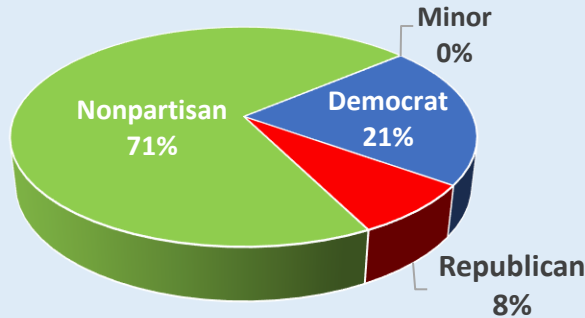

November 2, 2021 General Election Profile

Updated 10/13/2021

Election Overview

- 59 Municipalities
- 975 Precincts
- 295 Voting locations
- 601 Candidates
- 68 Issues (66 Municipal, 2 School Issues)

Registered Voters

- 184,455 Democrat
- 67,347 Republican
- 627,149 Nonpartisan
- 482 Minor Party
- 879,433 Registered Voters

November Voter Registration History

November Election Voting History

Election Year	Nov. 2013	Nov 2017
Registered Voters	887,147	884,768
Total Ballots Cast	262,264	273,393
Election Day	171,872	191,818
Vote-by-Mail	87,519	76,770
Early In-Person	2,873	4,805