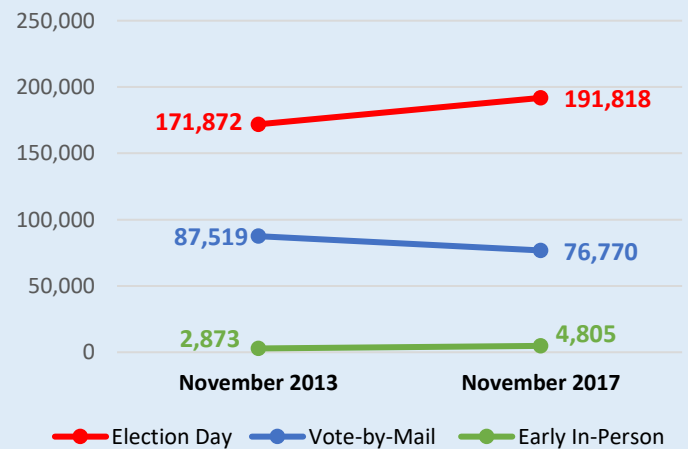

- 184,455 Democrat
- 67,347 Republican
- 627,149 Nonpartisan
- 482 Minor Party
- 879,433 Registered Voters

November Voter Registration History

November Election Voting History

Election Year	Nov. 2013	Nov 2017
Registered Voters	887,147	884,768
Total Ballots Cast	262,264	273,393
Election Day	171,872	191,818
Vote-by-Mail	87,519	76,770
Early In-Person	2,873	4,805

Absentee Voting in the November Election

Early In-Person Voting

Ballots cast by Early In-Person voters: **637**

Vote-by-Mail

Vote-by-Mail Ballots requested: 55,866

6% of registered voters have requested ballots

Ballot Requests by Party:

Dem.	Rep.	Nonpartisan	Minor Party
33,589	11,553	10,681	43

Vote-by-Mail Ballots returned: 3,863

7% of requested ballots have been returned

Ballot Returns by Party:

Dem.	Rep.	Nonpartisan	Minor Party
2,235	1,050	574	4

Voting Method Comparisons

Registered Voter Turnout History