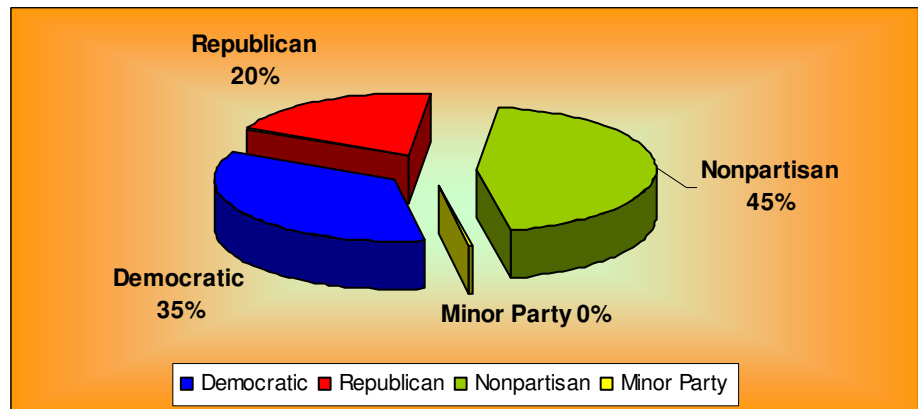

Registered Voters by Party:

- ★ 11,767 Democrat
- ★ 6,656 Republican
- ★ 15,156 Nonpartisan
- ★ 21 Libertarian
- ★ 24 Constitution
- ★ 24 Green
- ★ 1 Socialist