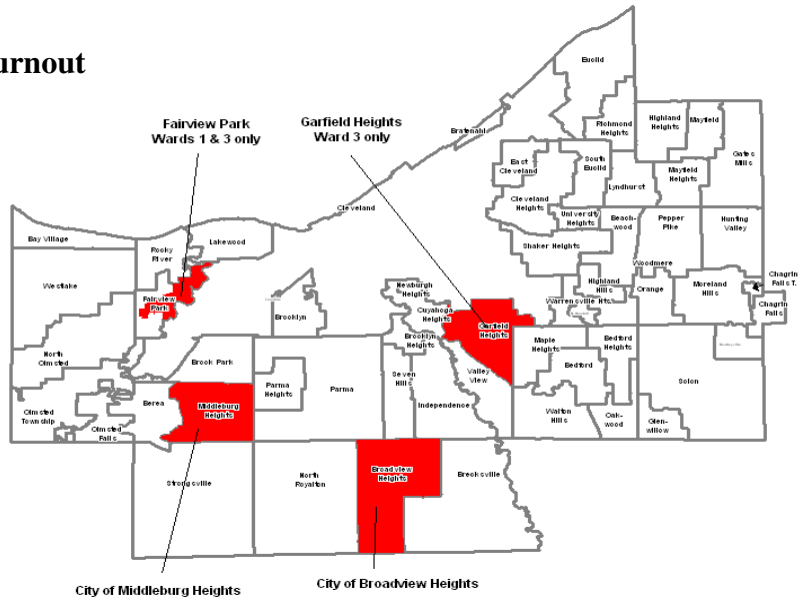

- **33,649 Total Registered Voters**

- **7,569** Total ballots cast
 - **1,511** Election Day ballots cast
 - **6,058** Vote by Mail ballots cast
 - **60** Provisional
- 22% Turnout**
20%
80%
0.79%

- **4 Municipalities**
- **19 Candidates**
- **37 Precincts**
- **14 Voting Locations**

Broadview Heights Nonpartisan:

Mayor and City Council Ward 2
15 Precincts

Fairview Park Nonpartisan:

- City Council Wards 1 and 3
6 Precincts

Garfield Heights Nonpartisan:

City Council Ward 3
3 Precincts

Middleburg Heights Nonpartisan: