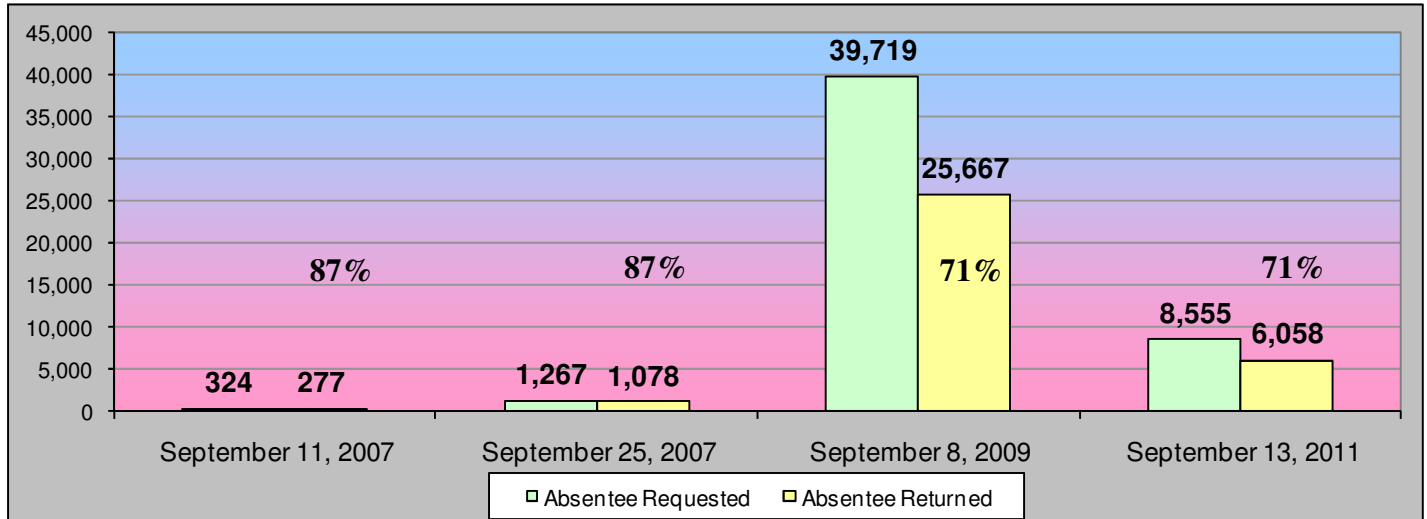

Vote by Mail Ballots Requested and Returned Valid

Vote by Mail Request & Returns by Municipality

	Requests and % of all reg. voters in the election who have requested a ballot		Returns and the % of the total ballots returned	
Broadview Heights	4,048	12%	3,143	52%
Fairview Park	1,289	4%	863	14%
Garfield Heights	390	1%	292	5%
Middleburg Heights	2,828	8%	1,760	29%
Total	8,555		6,058	(71%)

By Party	Requests	Returns
Democrat	4,019 12%	2,905 48%
Republican	2,855 8%	2,175 36%
Nonpartisan	1,640 5%	951 16%
Minor Party	41 .01%	27 0.4%

Early, in-house voters 1