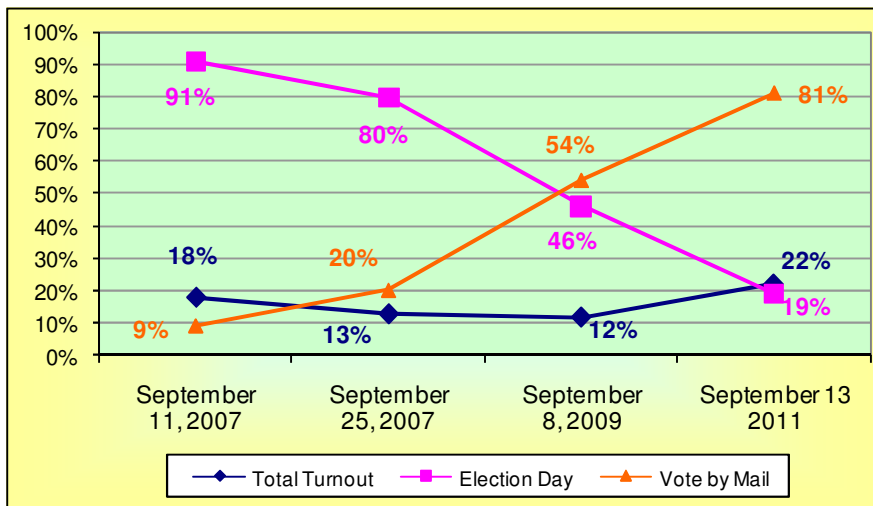

Totals do not include minor party voters

Vote by Mail Ballots Requested and Returned Valid

Vote by Mail Request & Returns by Municipality

	Requests and % of all reg. voters in the election who have requested a ballot		Returns and the % of the total ballots returned	
Broadview Heights	4,048	12%	3,143	52%
Fairview Park	1,289	4%	863	14%
Garfield Heights	390	1%	292	5%
Middleburg Heights	2,828	8%	1,760	29%
Total	8,555		6,058	(71%)

By Party	Requests	Returns
Democrat	4,019 12%	2,905 48%
Republican	2,855 8%	2,175 36%
Nonpartisan	1,640 5%	951 16%
Minor Party	41 .01%	27 0.4%

Early, in-house voters 1

Turnout: Vote by Mail compared to Election Day Ballots Cast