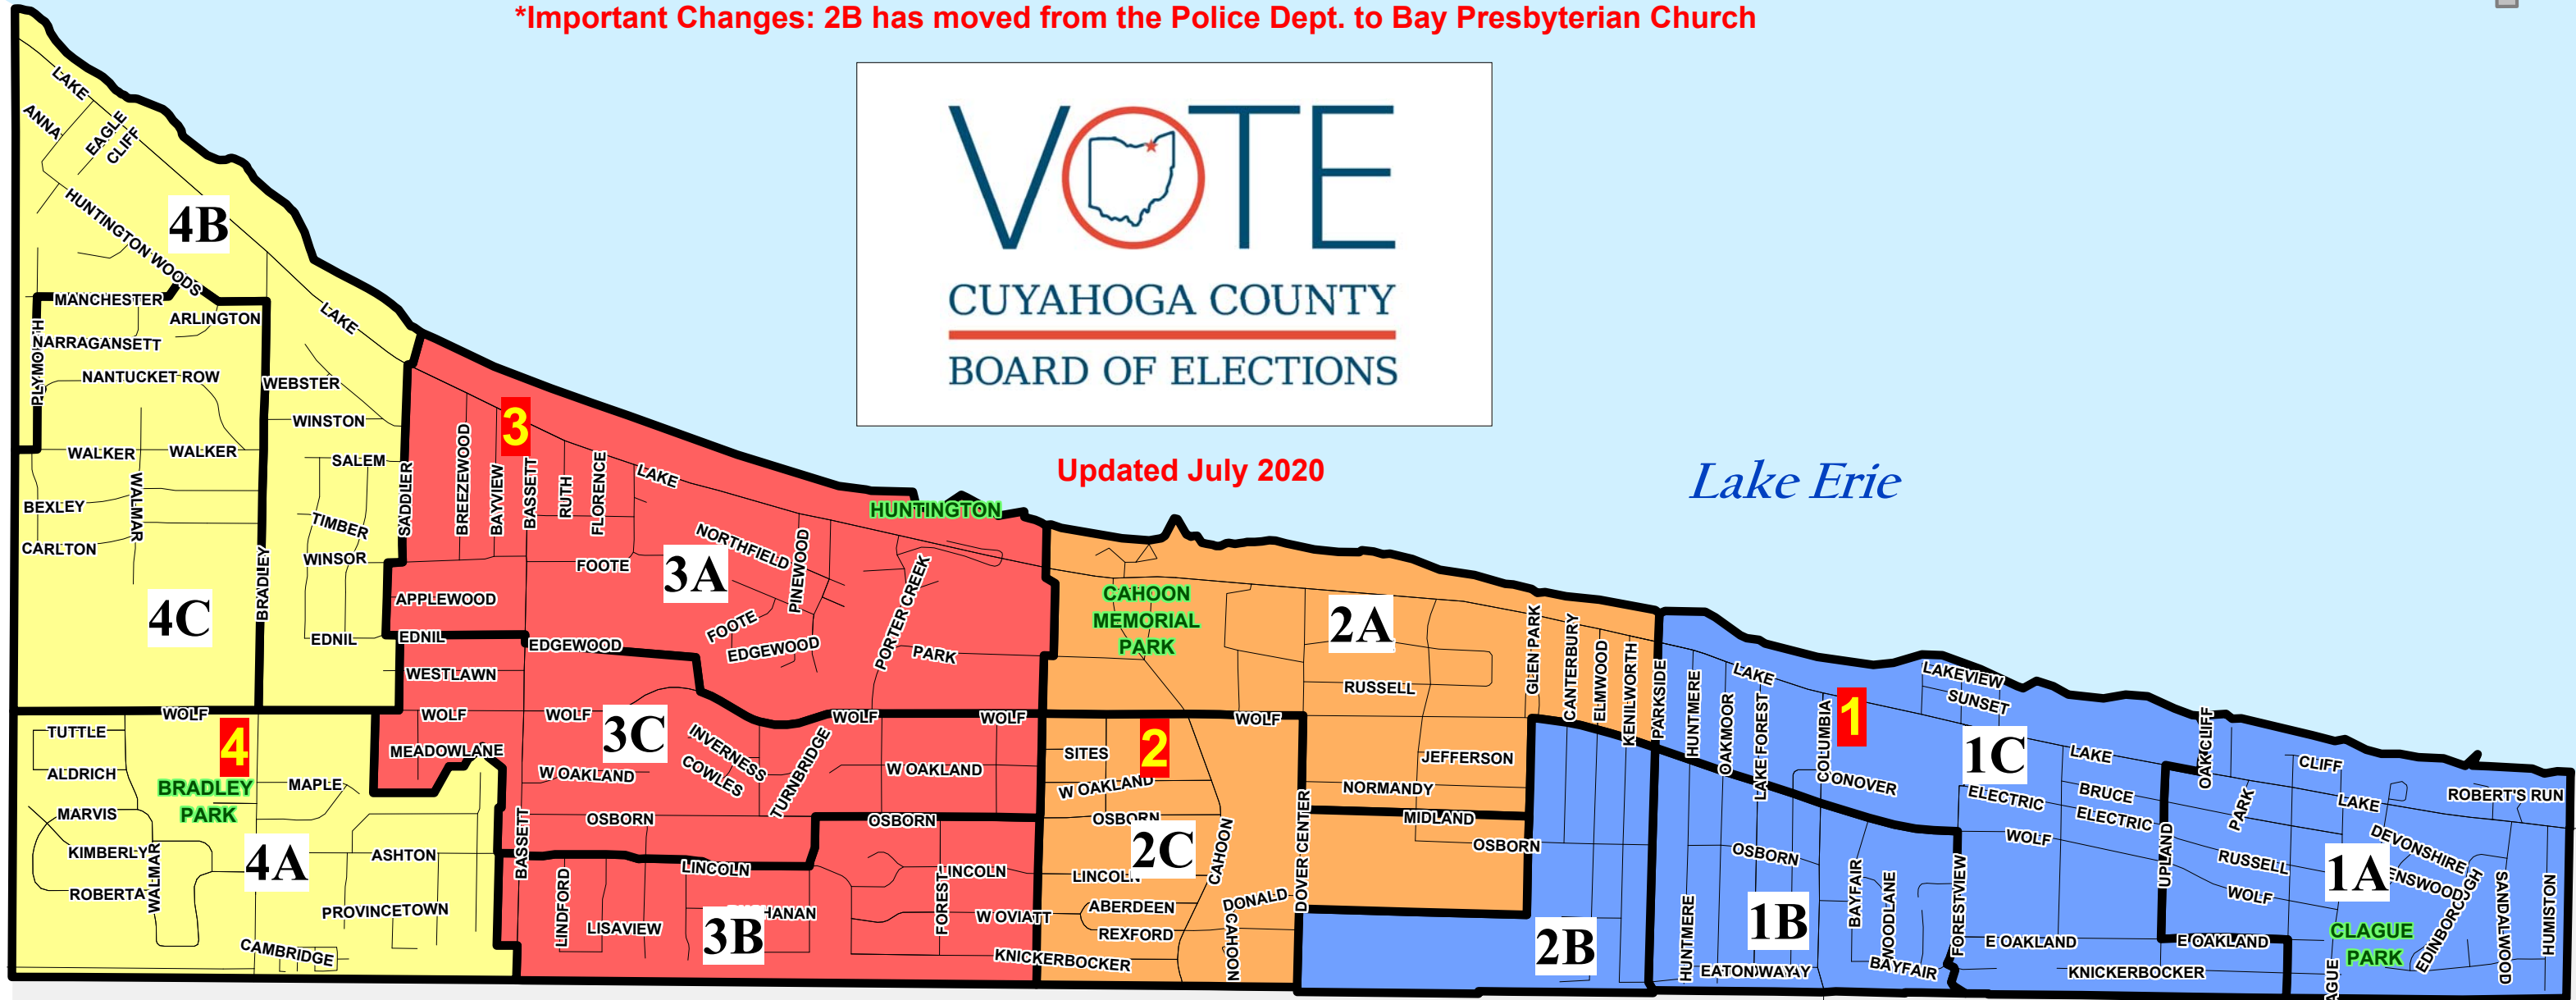

CITY OF BAY VILLAGE, OHIO

PRECINCTS & POLLING LOCATIONS

***Important Changes: 2B has moved from the Police Dept. to Bay Presbyterian Church**

Updated July 2020

Lake Erie

1	BAY PRESBYTERIAN CHURCH	25415 LAKE ROAD	1A 1B 1C 2B
2	BAY VILLAGE MIDDLE SCHOOL	27725 WOLF ROAD	2A 2C
3	BAY UNITED METHODIST CHURCH	29931 LAKE ROAD	3A 3B 3C
4	ST BARNABAS EPISCOPAL CHURCH	468 BRADLEY ROAD	4A 4B 4C