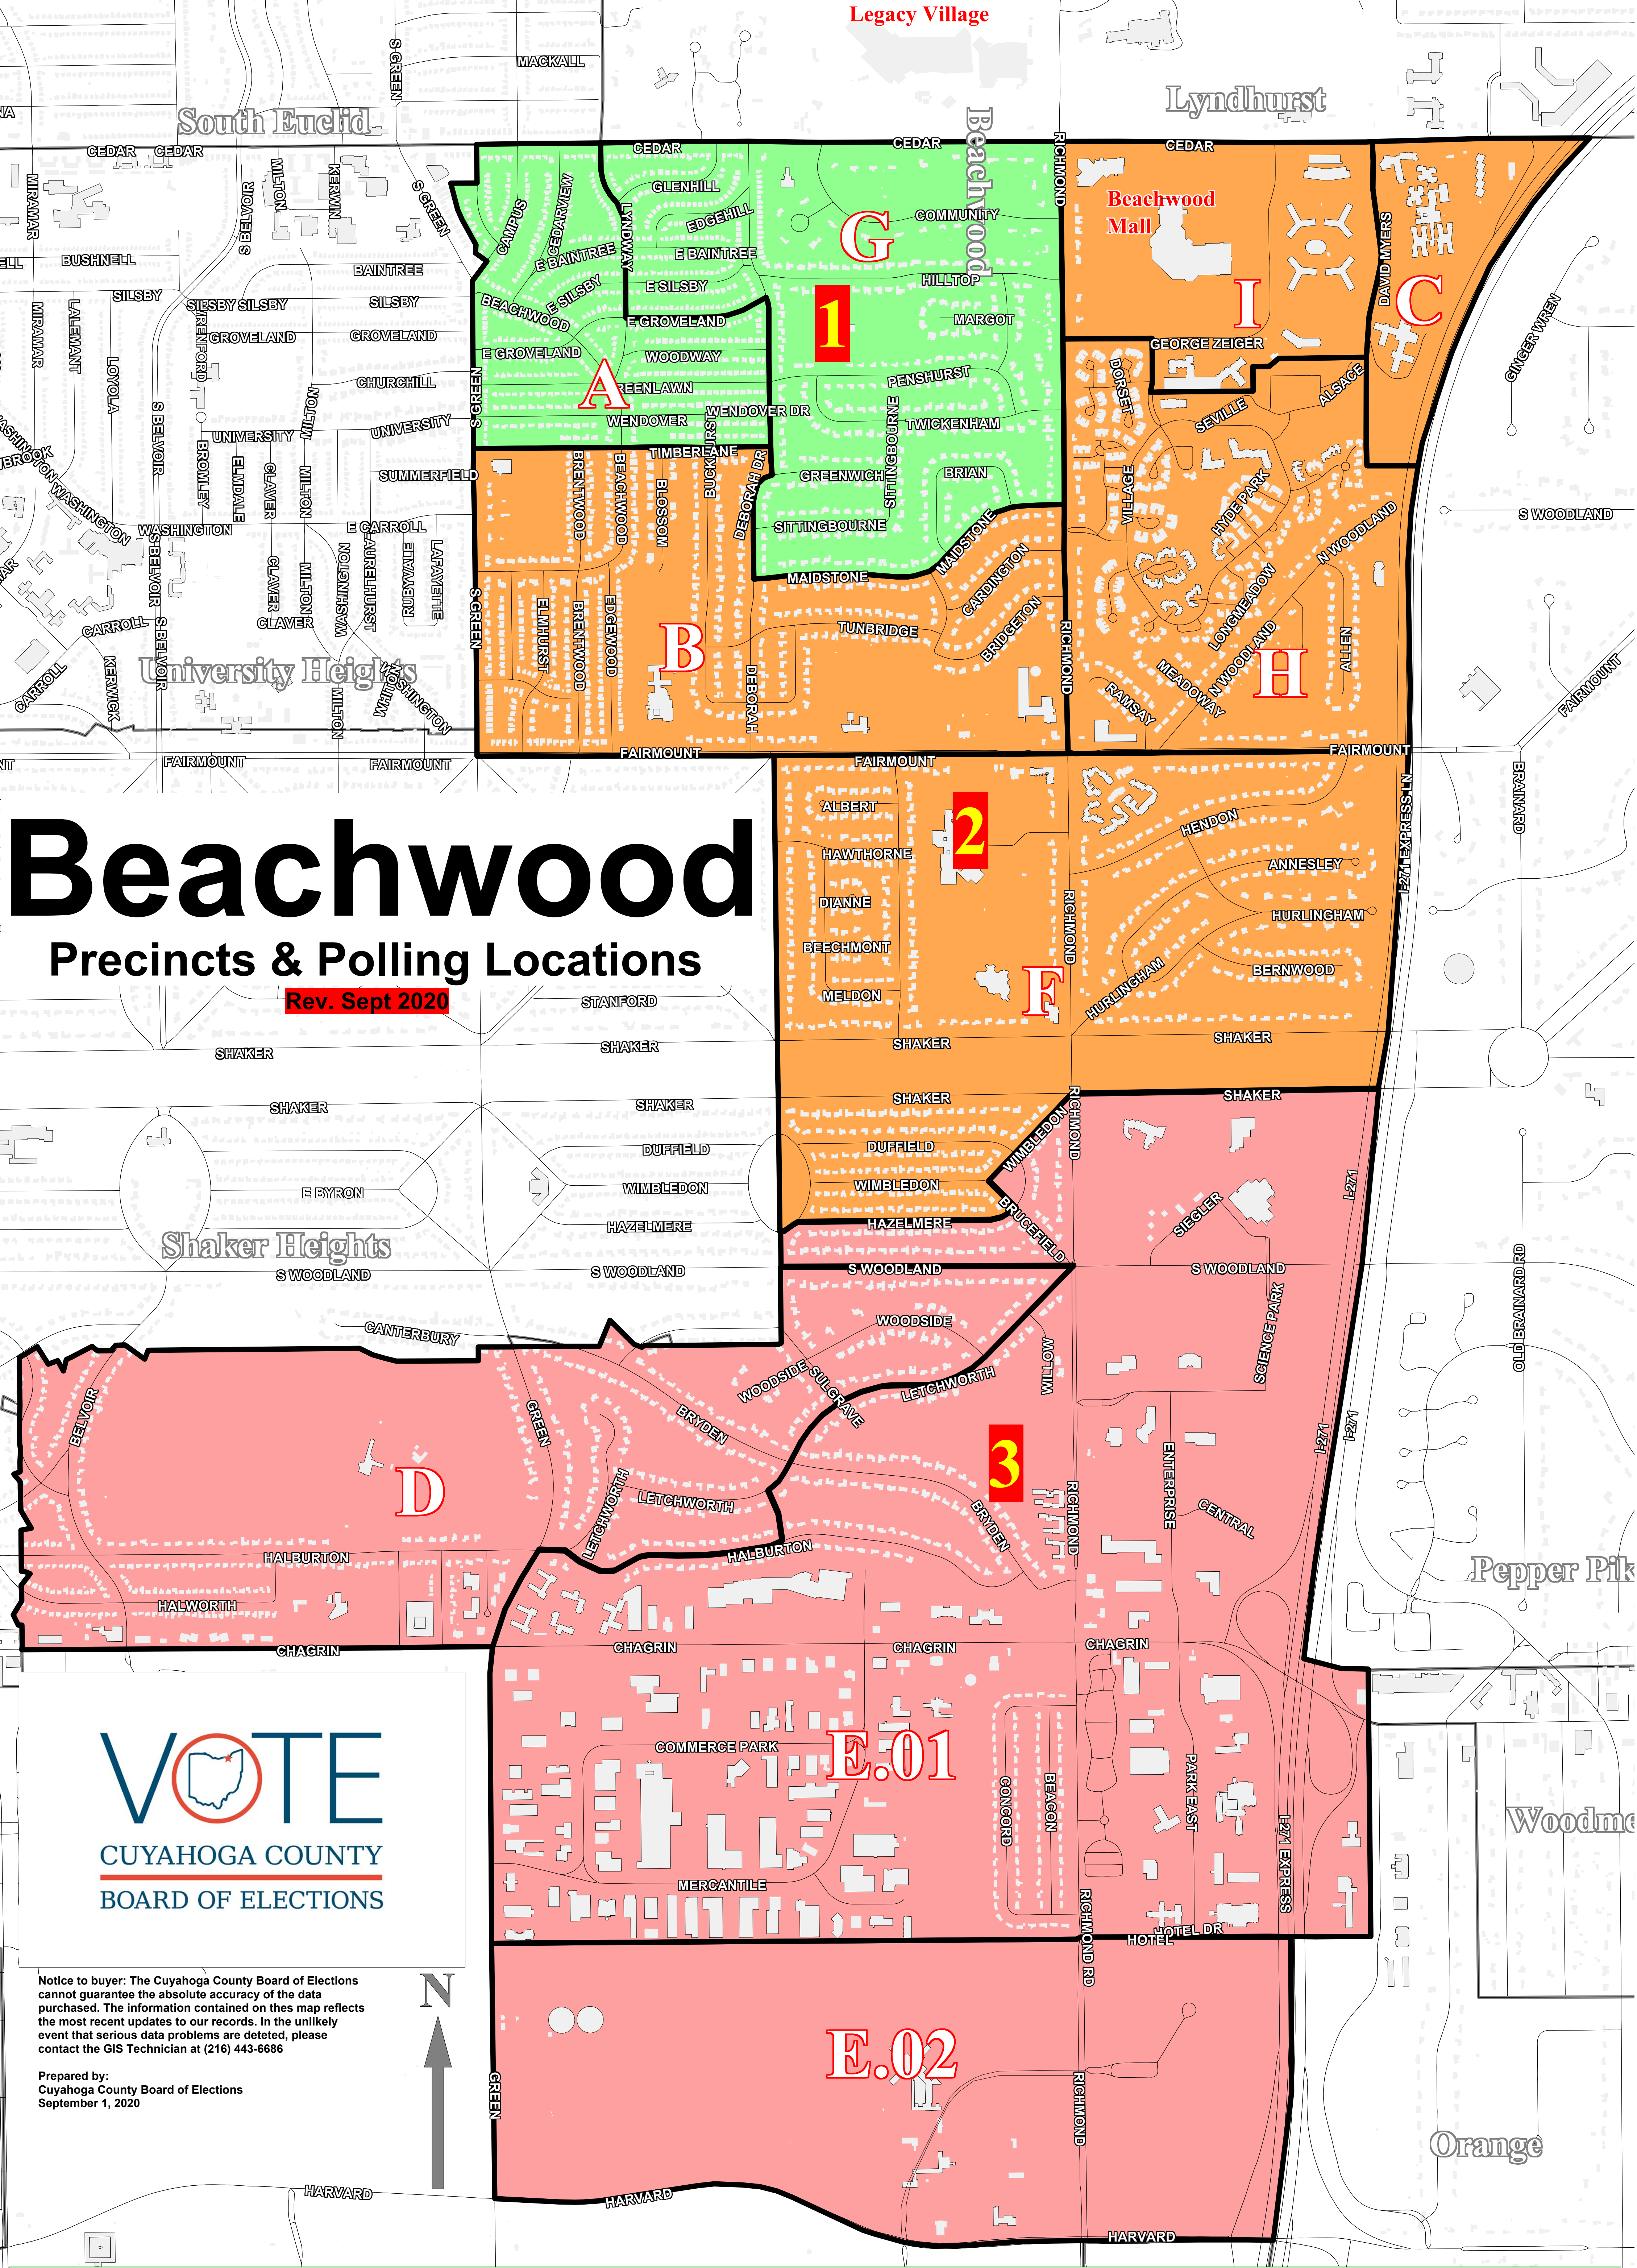

# Beachwood

## Precincts & Polling Locations

Rev. Sept 2020

Notice to buyer: The Cuyahoga County Board of Elections cannot guarantee the absolute accuracy of the data purchased. The information contained on this map reflects the most recent updates to our records. In the unlikely event that serious data problems are detected, please contact the GIS Technician at (216) 443-6686

Prepared by:  
Cuyahoga County Board of Elections  
September 1, 2020

1 HILLTOP ELEMENTARY SCHOOL	24524 HILLTOP DRIVE	A G
2 BEACHWOOD HIGH SCHOOL	25100 FAIRMOUNT BLVD	B C F H I
3 BRYDEN ELEMENTARY SCHOOL	25501 BRYDEN ROAD	D E.01 E.02