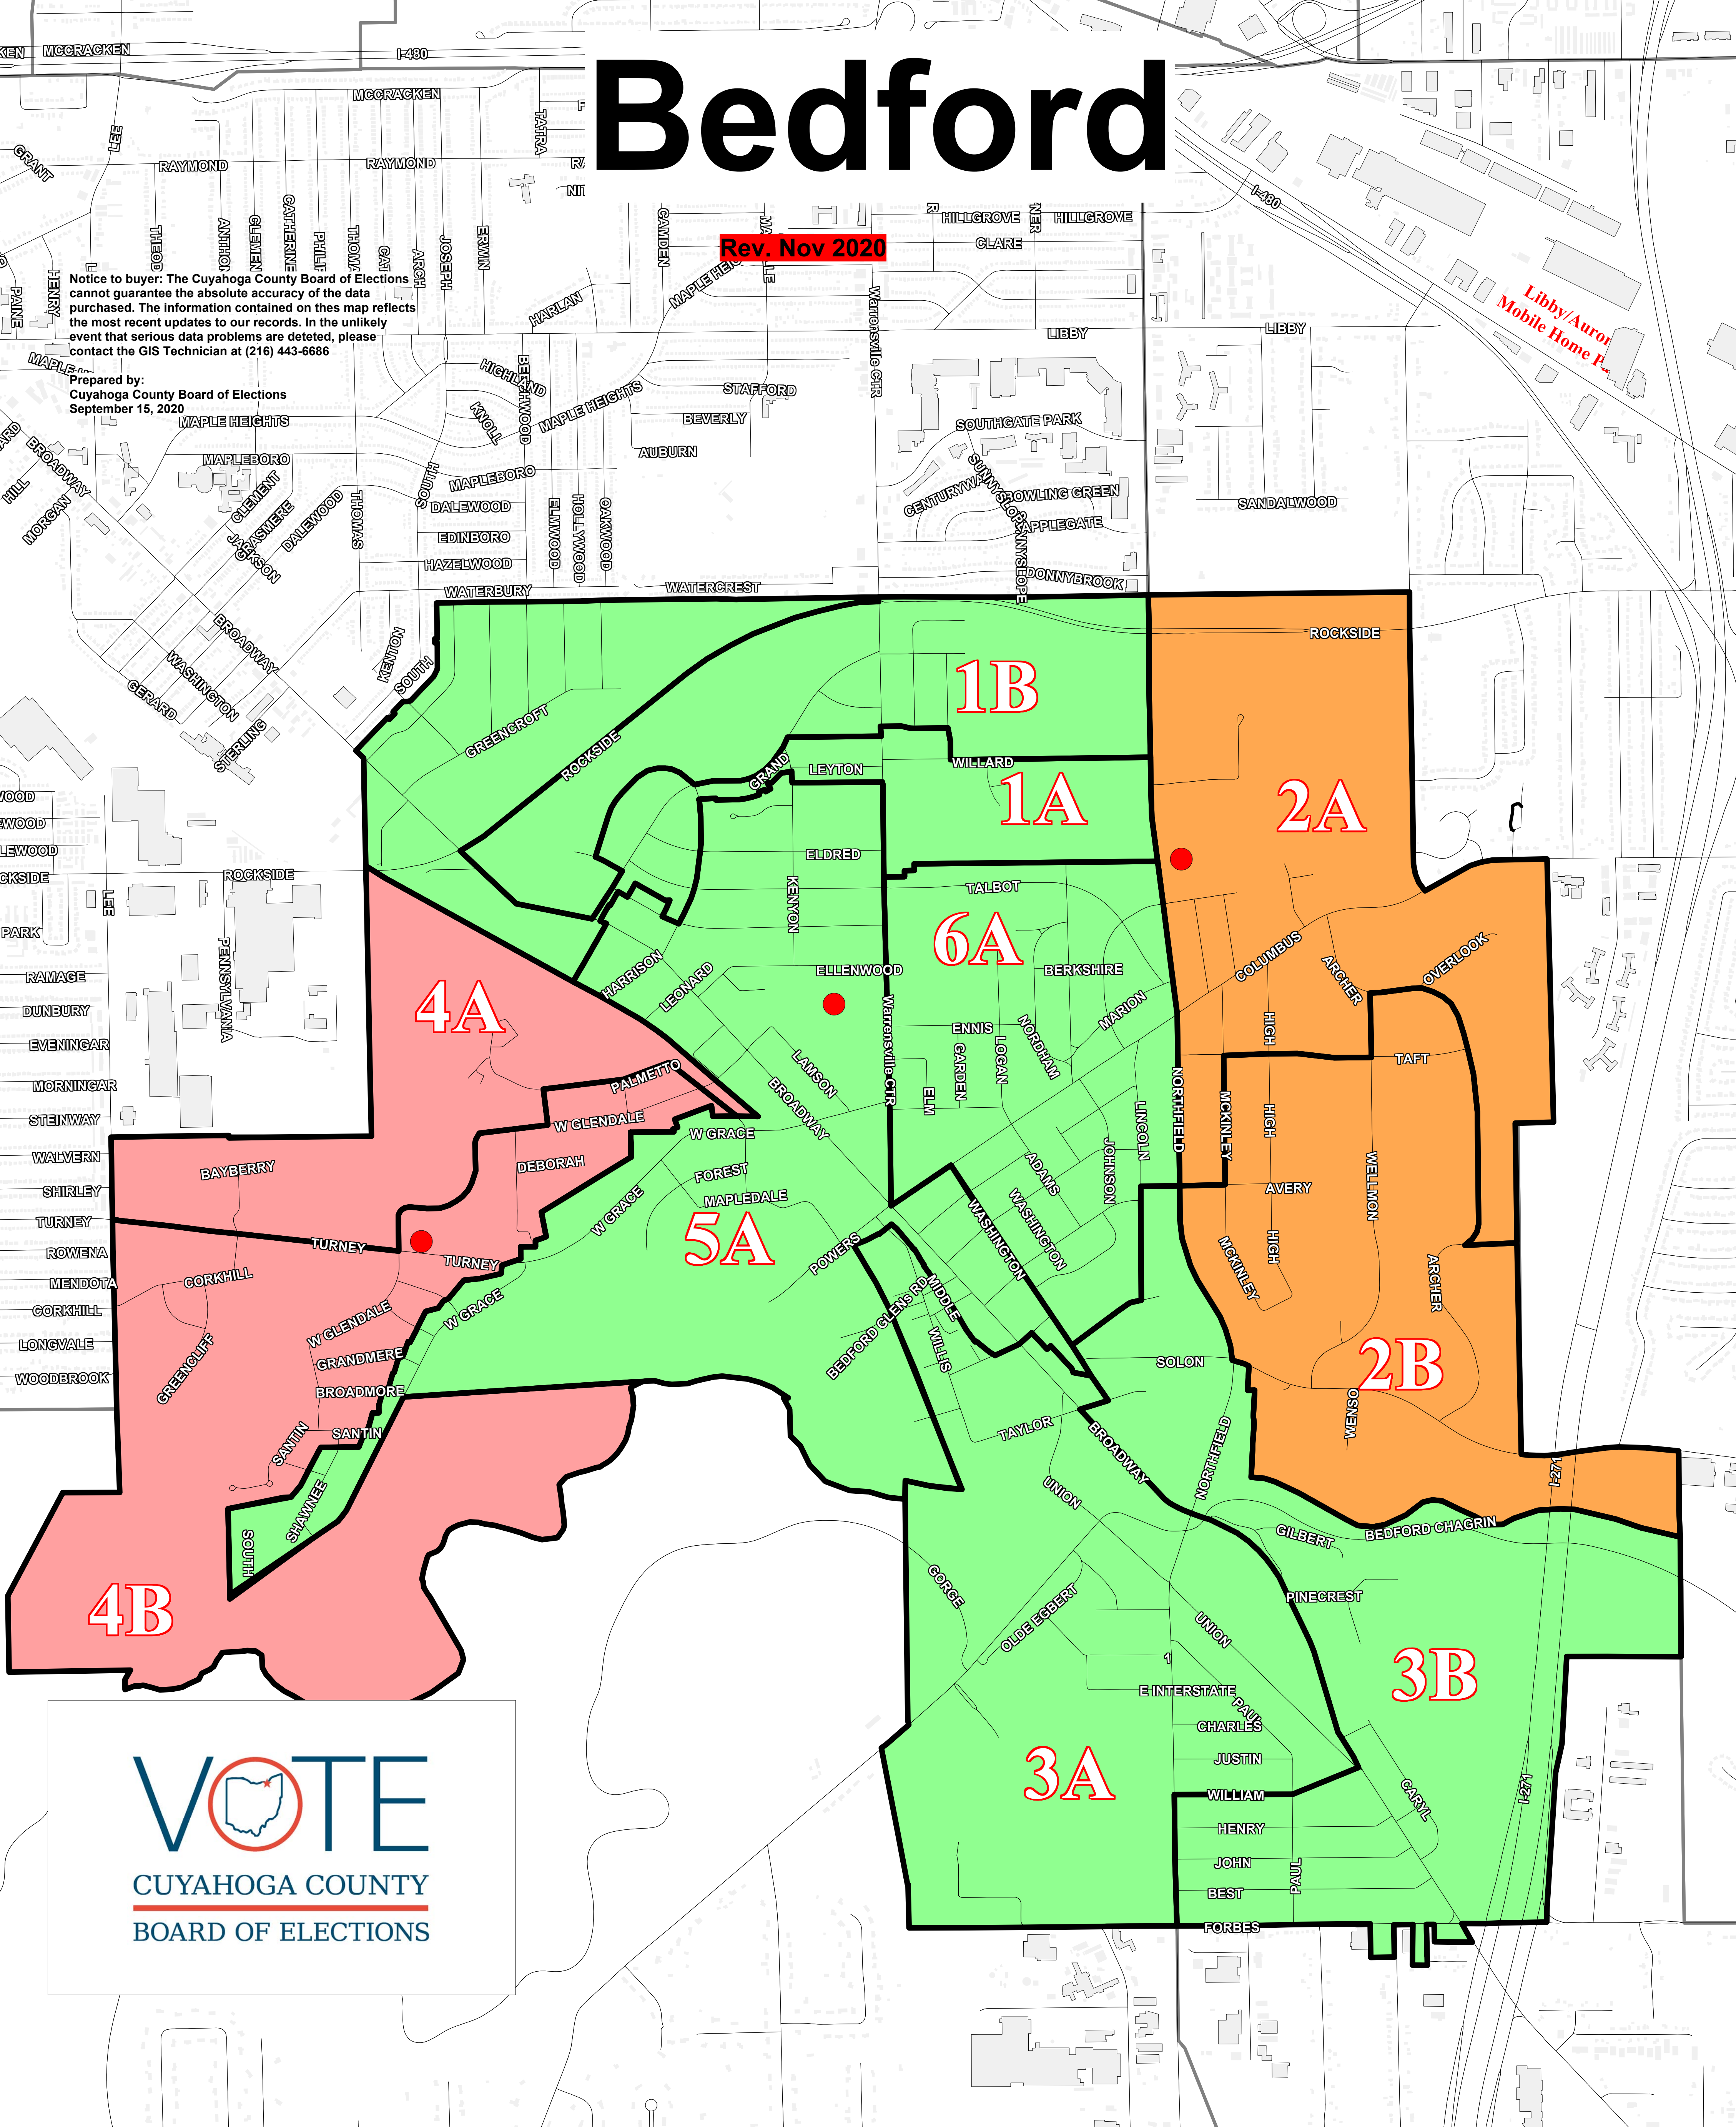

Bedford

Rev. Nov 2020

Notice to buyer: The Cuyahoga County Board of Elections cannot guarantee the absolute accuracy of the data purchased. The information contained on this map reflects the most recent updates to our records. In the unlikely event that serious data problems are detected, please contact the GIS Technician at (216) 443-6686

Prepared by:
Cuyahoga County Board of Elections
September 15, 2020

Libby/Aurora
Mobile Home Park

1 ELLENWOOD CENTER	124 ELLENWOOD AVENUE	1A 1B 3A 3B 5A 6A
2 BEDFORD HIGH SCHOOL	481 NORTHFIELD ROAD	2A 2B
3 GLENDALE PRIMARY SCHOOL	400 WEST GLENDALE AVE	4A 4B