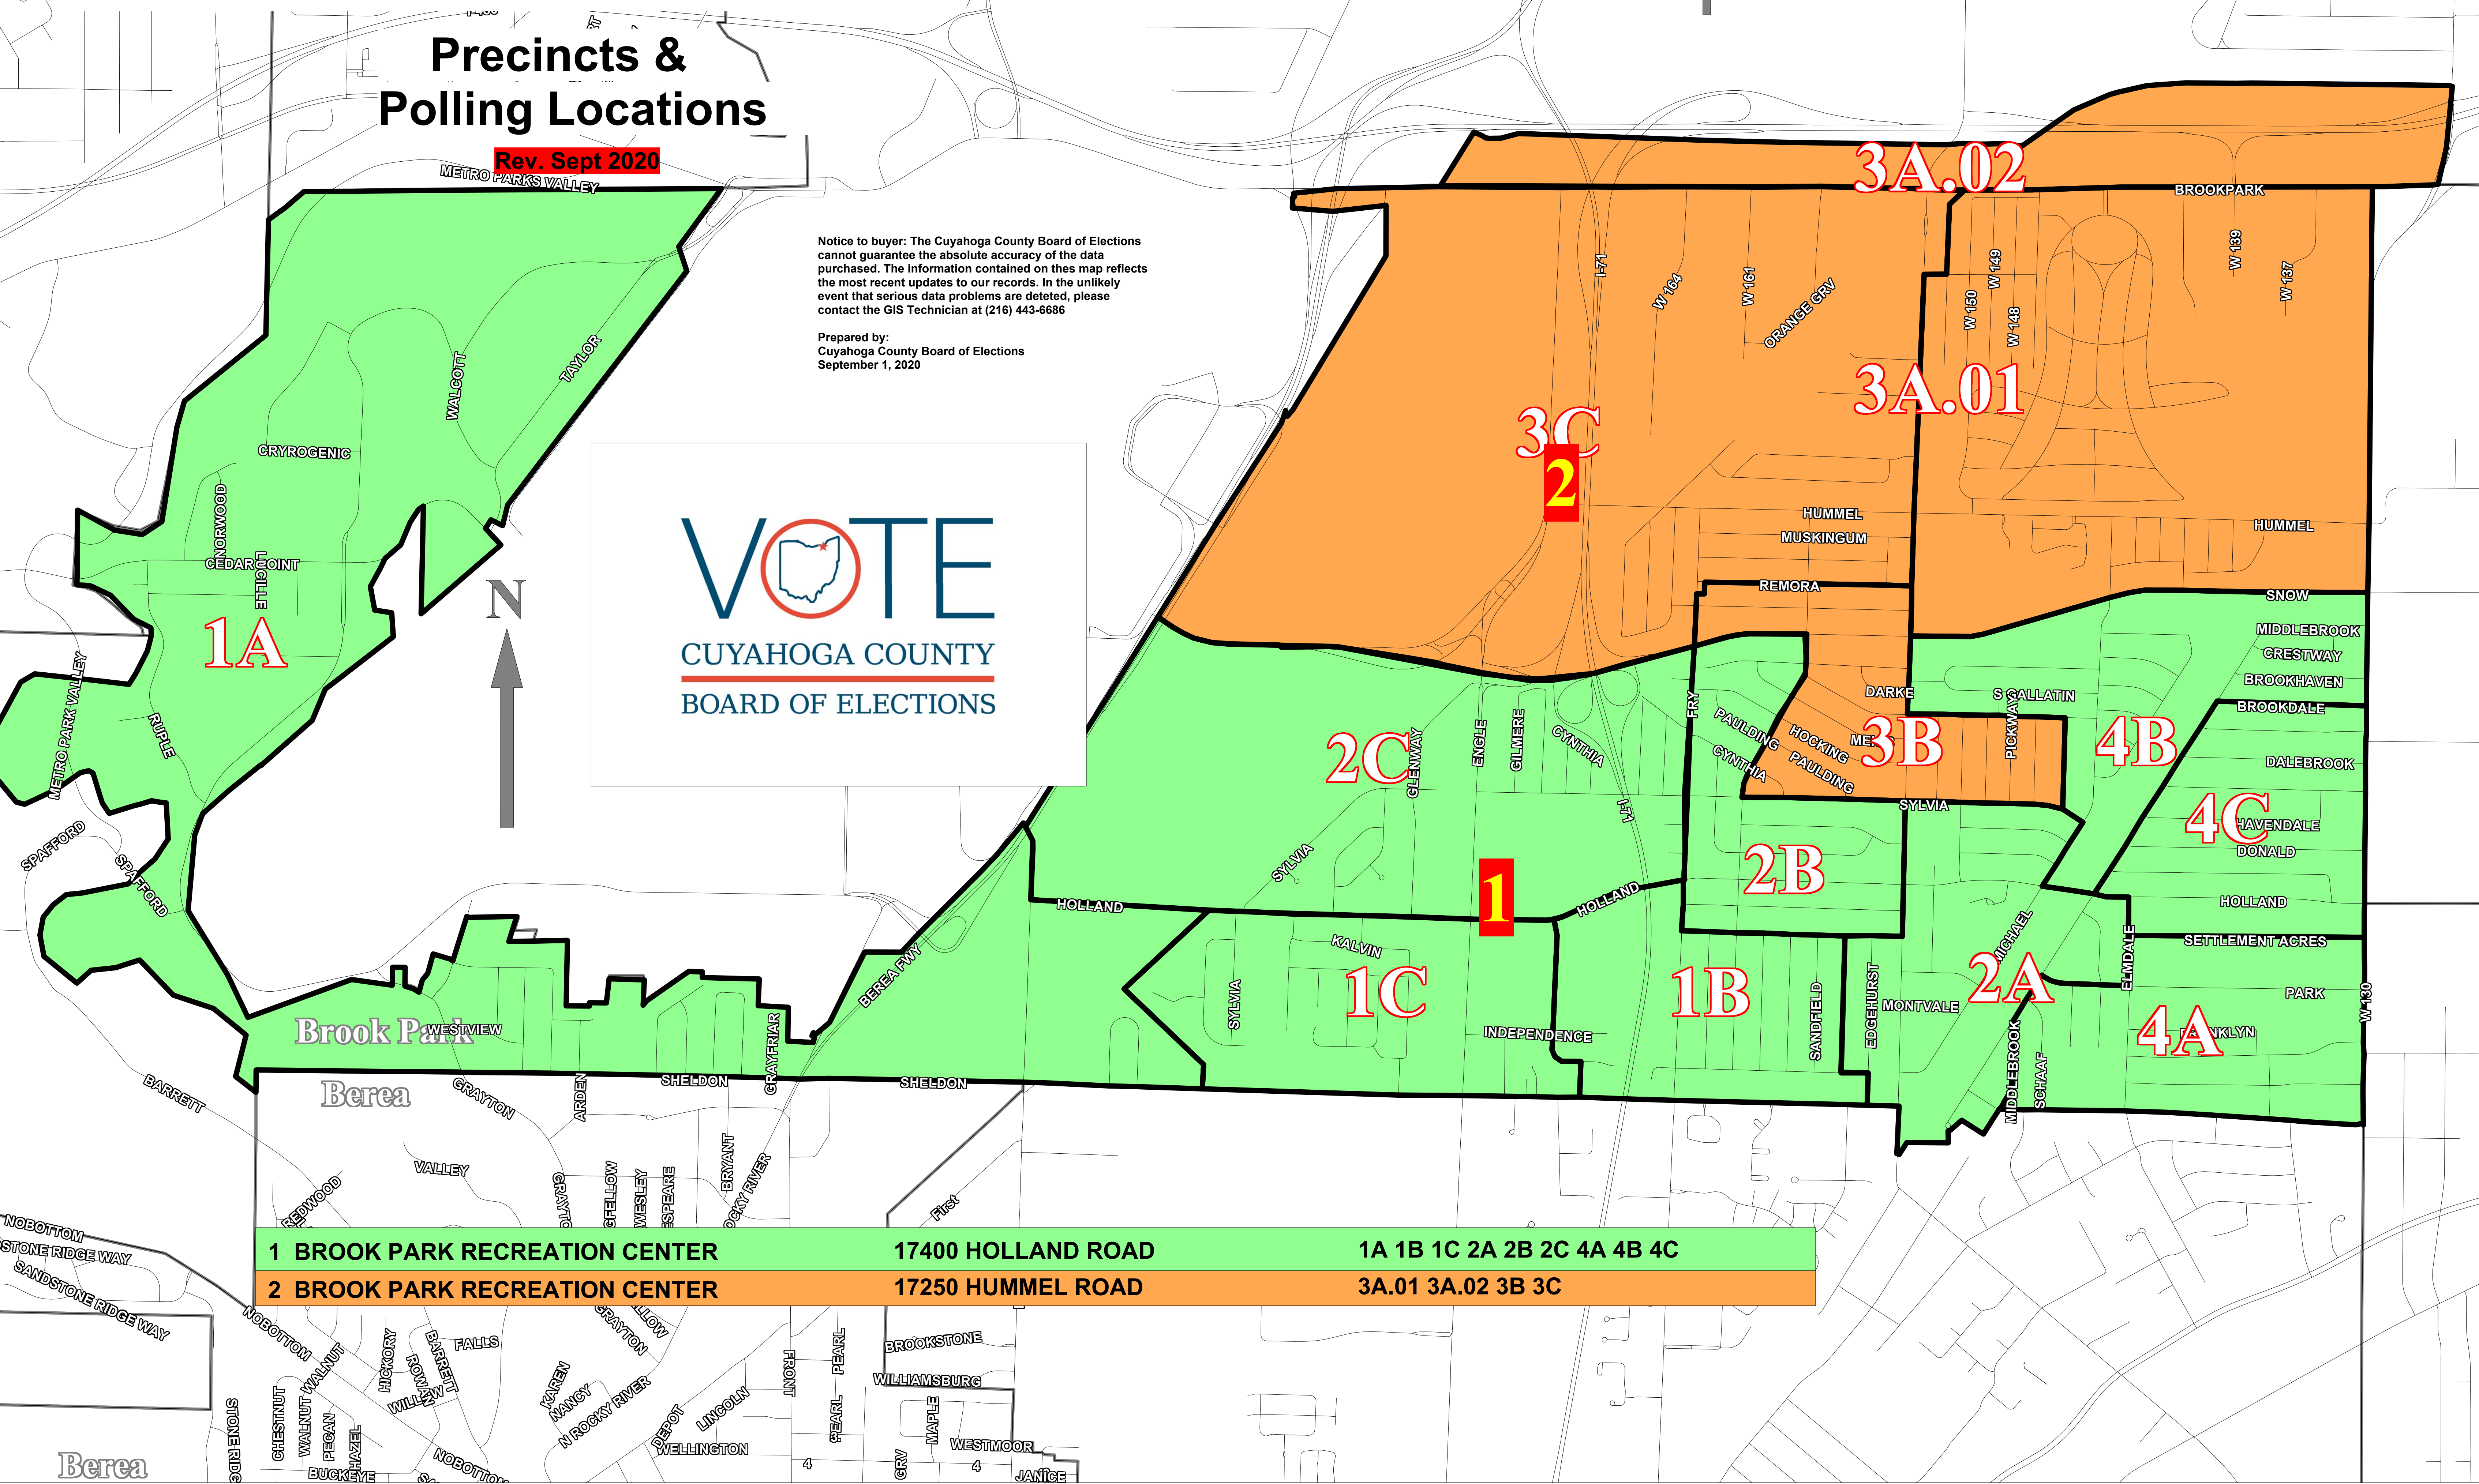

# Brook Park

## Precincts & Polling Locations

Rev. Sept 2020

Notice to buyer: The Cuyahoga County Board of Elections cannot guarantee the absolute accuracy of the data purchased. The information contained on this map reflects the most recent updates to our records. In the unlikely event that serious data problems are detected, please contact the GIS Technician at (216) 443-6686

Prepared by:  
Cuyahoga County Board of Elections  
September 1, 2020

1 BROOK PARK RECREATION CENTER	17400 HOLLAND ROAD	1A 1B 1C 2A 2B 2C 4A 4B 4C
2 BROOK PARK RECREATION CENTER	17250 HUMMEL ROAD	3A.01 3A.02 3B 3C