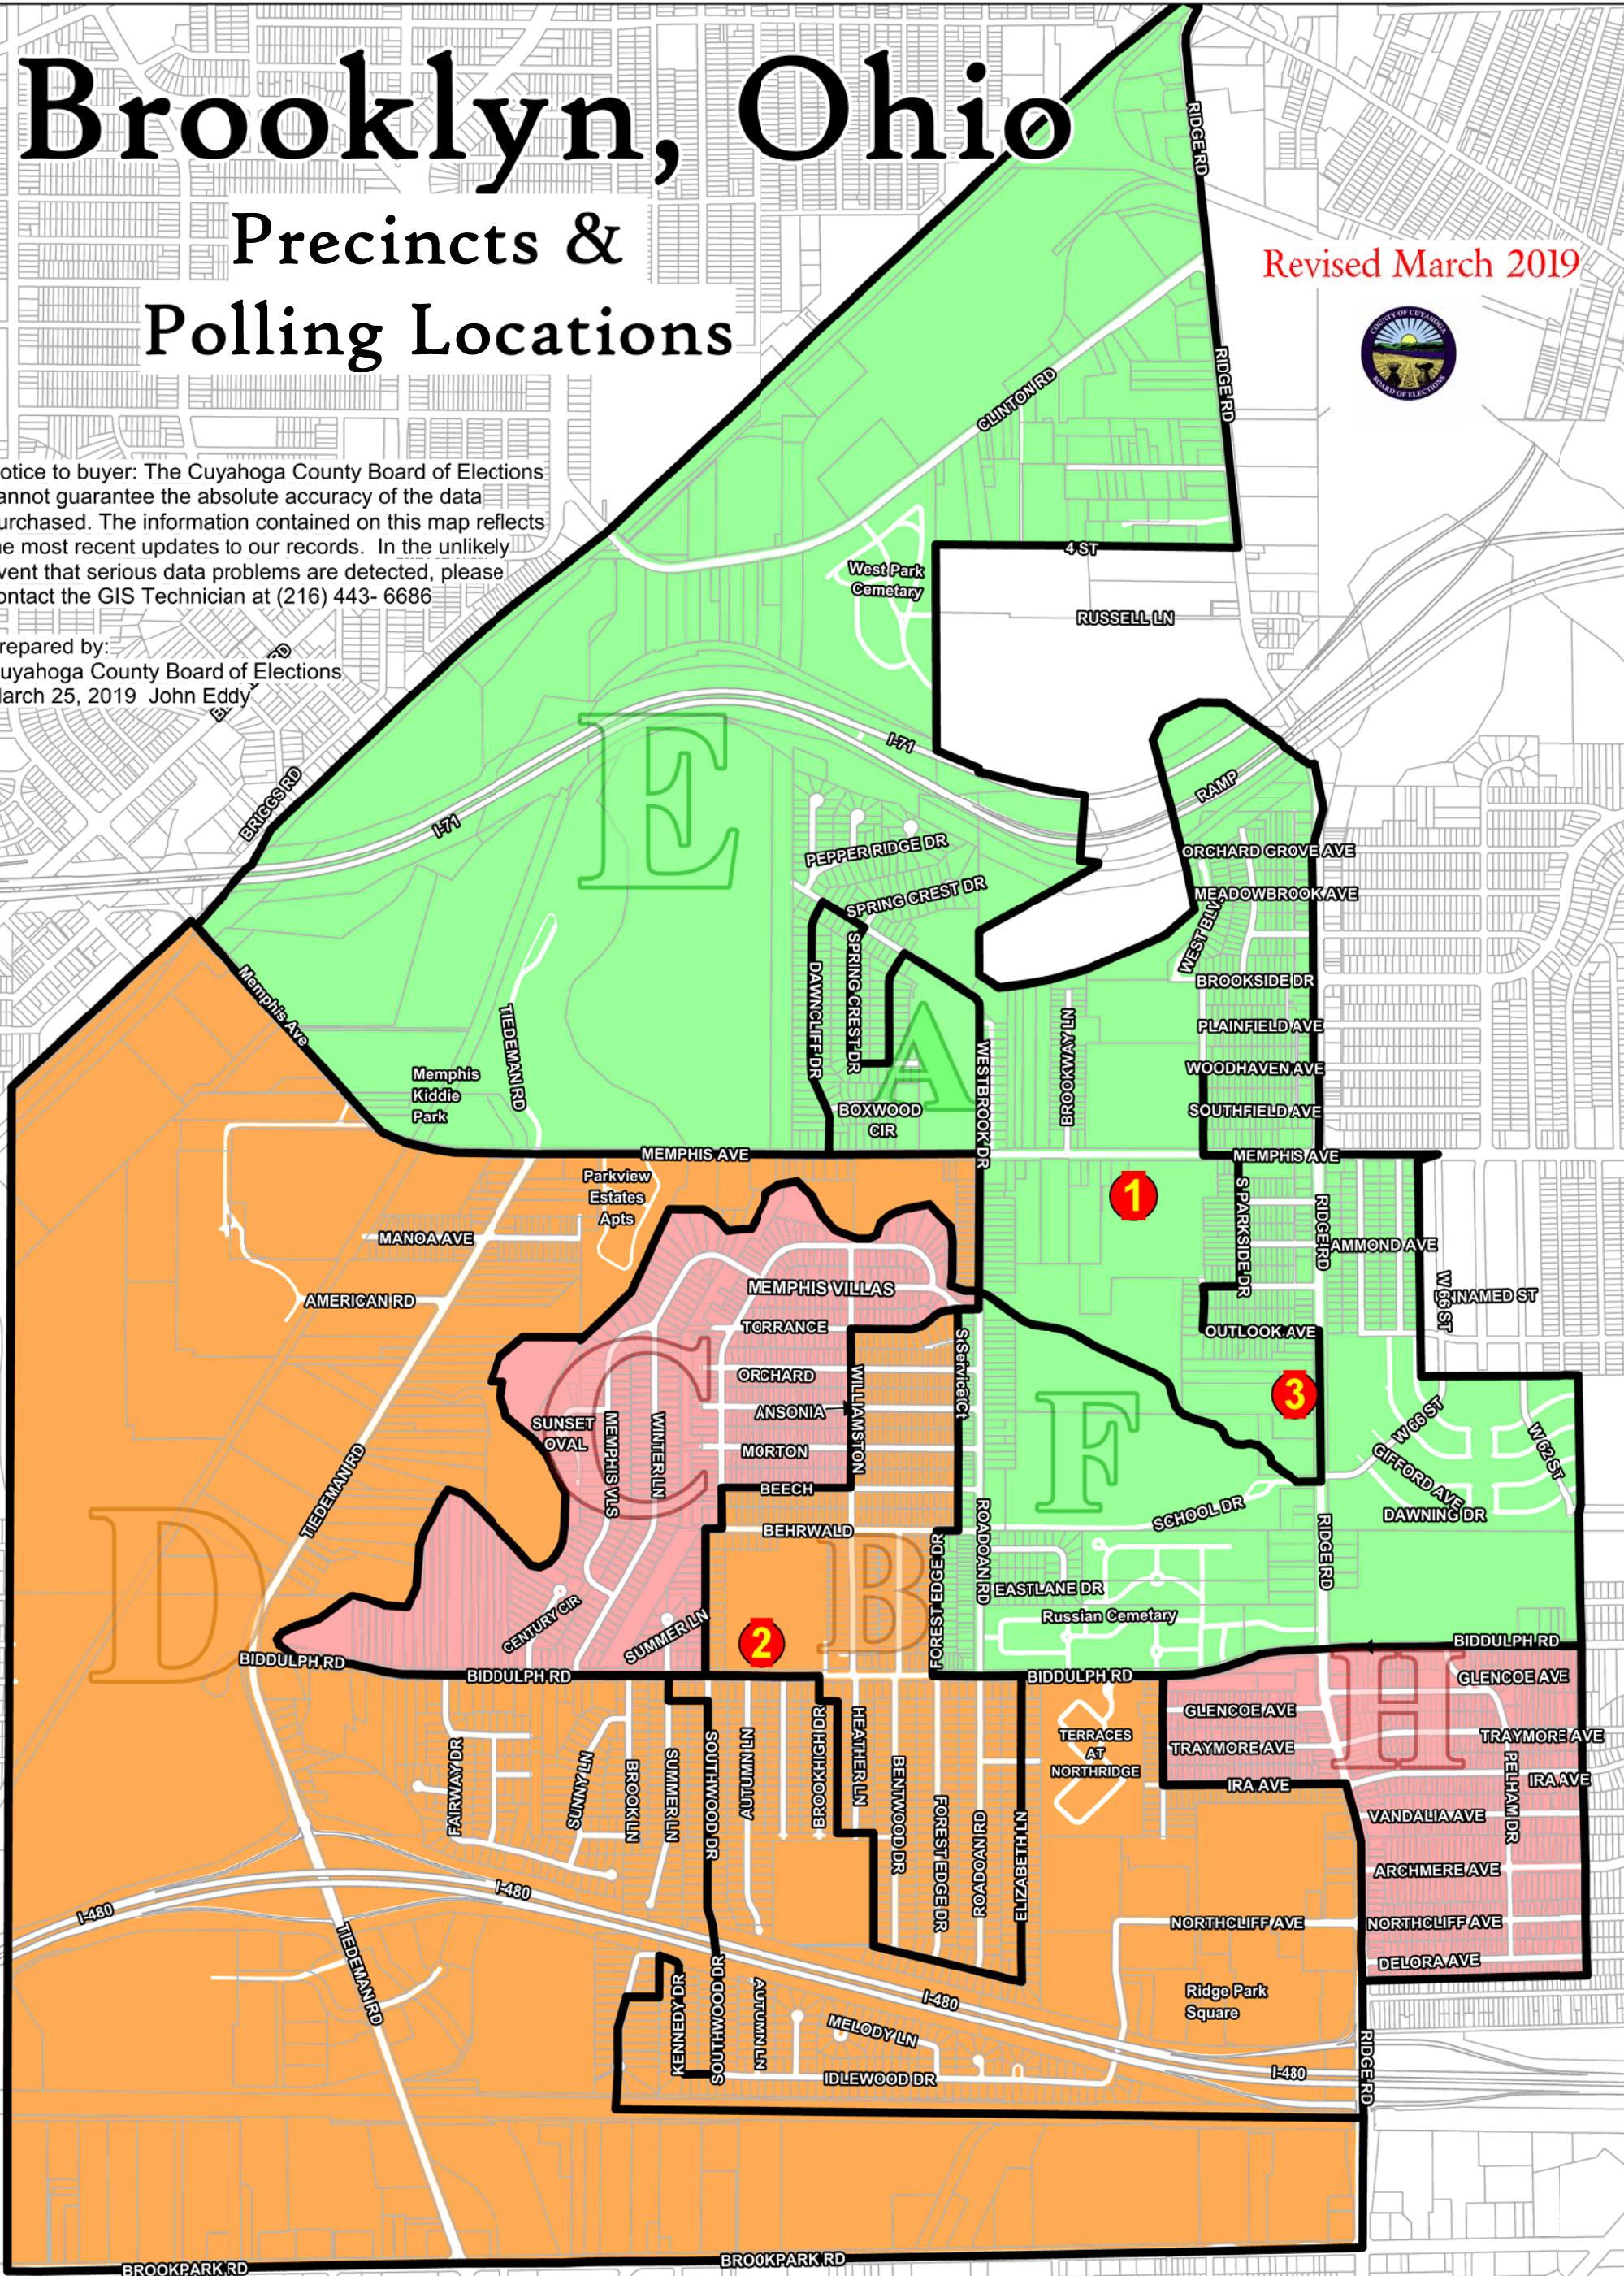

# Brooklyn, Ohio

## Precincts & Polling Locations

Revised March 2019

Notice to buyer: The Cuyahoga County Board of Elections cannot guarantee the absolute accuracy of the data purchased. The information contained on this map reflects the most recent updates to our records. In the unlikely event that serious data problems are detected, please contact the GIS Technician at (216) 443- 6686

Prepared by:  
Cuyahoga County Board of Elections  
March 25, 2019 John Eddy

1	BROOKLYN SENIOR COMMUNITY CENTER	7727 MEMPHIS AVE	A E F
2	BROOKLYN HIGH SCHOOL	9200 BIDDULPH RD	B D G
3	Dr Martin Luther Evangelical Lutheran Church	4470 RIDGE RD	C H