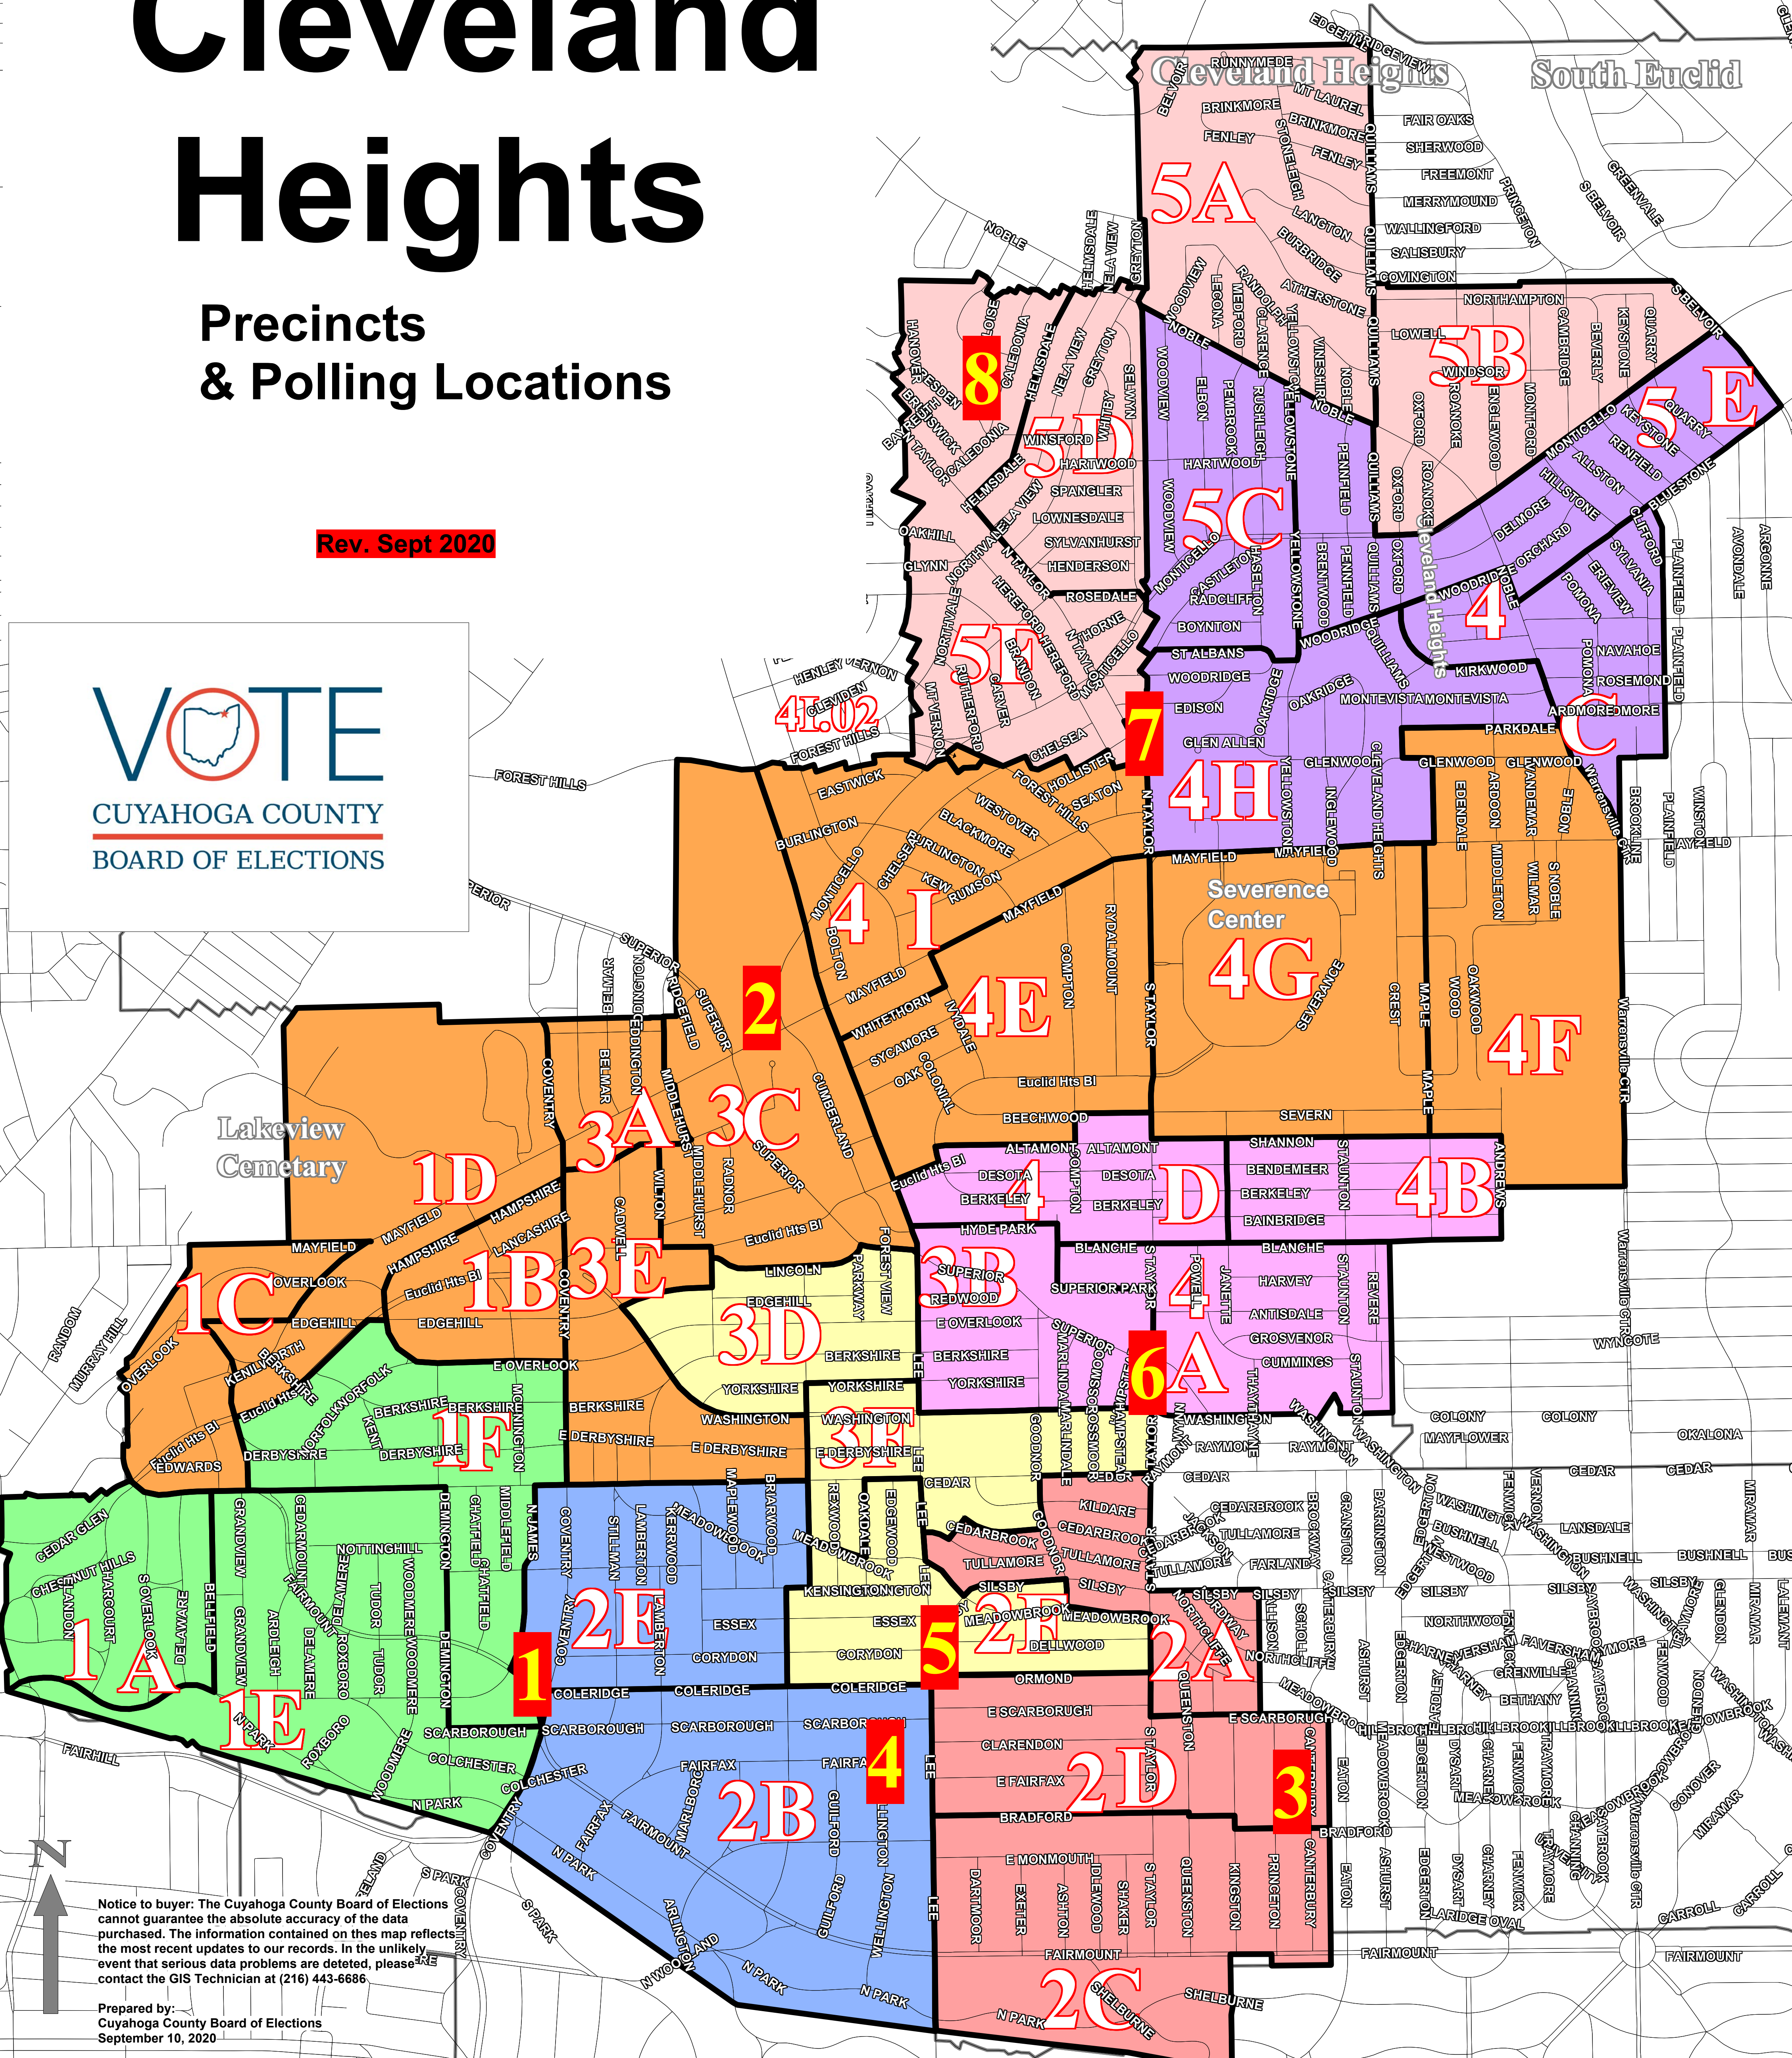

Cleveland Heights

Precincts & Polling Locations

Rev. Sept 2020

Notice to buyer: The Cuyahoga County Board of Elections cannot guarantee the absolute accuracy of the data purchased. The information contained on this map reflects the most recent updates to our records. In the unlikely event that serious data problems are detected, please contact the GIS Technician at (216) 443-6686.

Prepared by:
Cuyahoga County Board of Elections
September 10, 2020

1 ST PAULS EPISCOPAL CHURCH	2747 FAIRMOUNT BL	1A 1E 1F
2 Cleveland Hts Community Center	1 MONTICELLO B	1B 1C 1D 3A 3C 3E 4E 4F 4G 4I.01 4I.02
3 CANTERBURY ELEMENTARY SCHOOL	2530 CANTERBURY RD	2A 2C 2D
4 FAIRFAX ELEMENTARY SCHOOL	3150 FAIRFAX RD	2B 2E
5 LEE ROAD LIBRARY	2345 LEE RD	2F 3D 3F
6 Deborah Delisle Educational Options Center	14780 SUPERIOR RD	3B 4A 4B 4D
7 IMANI TEMPLE MINISTRIES	2463 NORTH TAYLOR RD	4C 4H 5C 5E
8 CALEDONIA ELEMENTARY SCHOOL	914 CALEDONIA Av	5A 5B 5D 5F