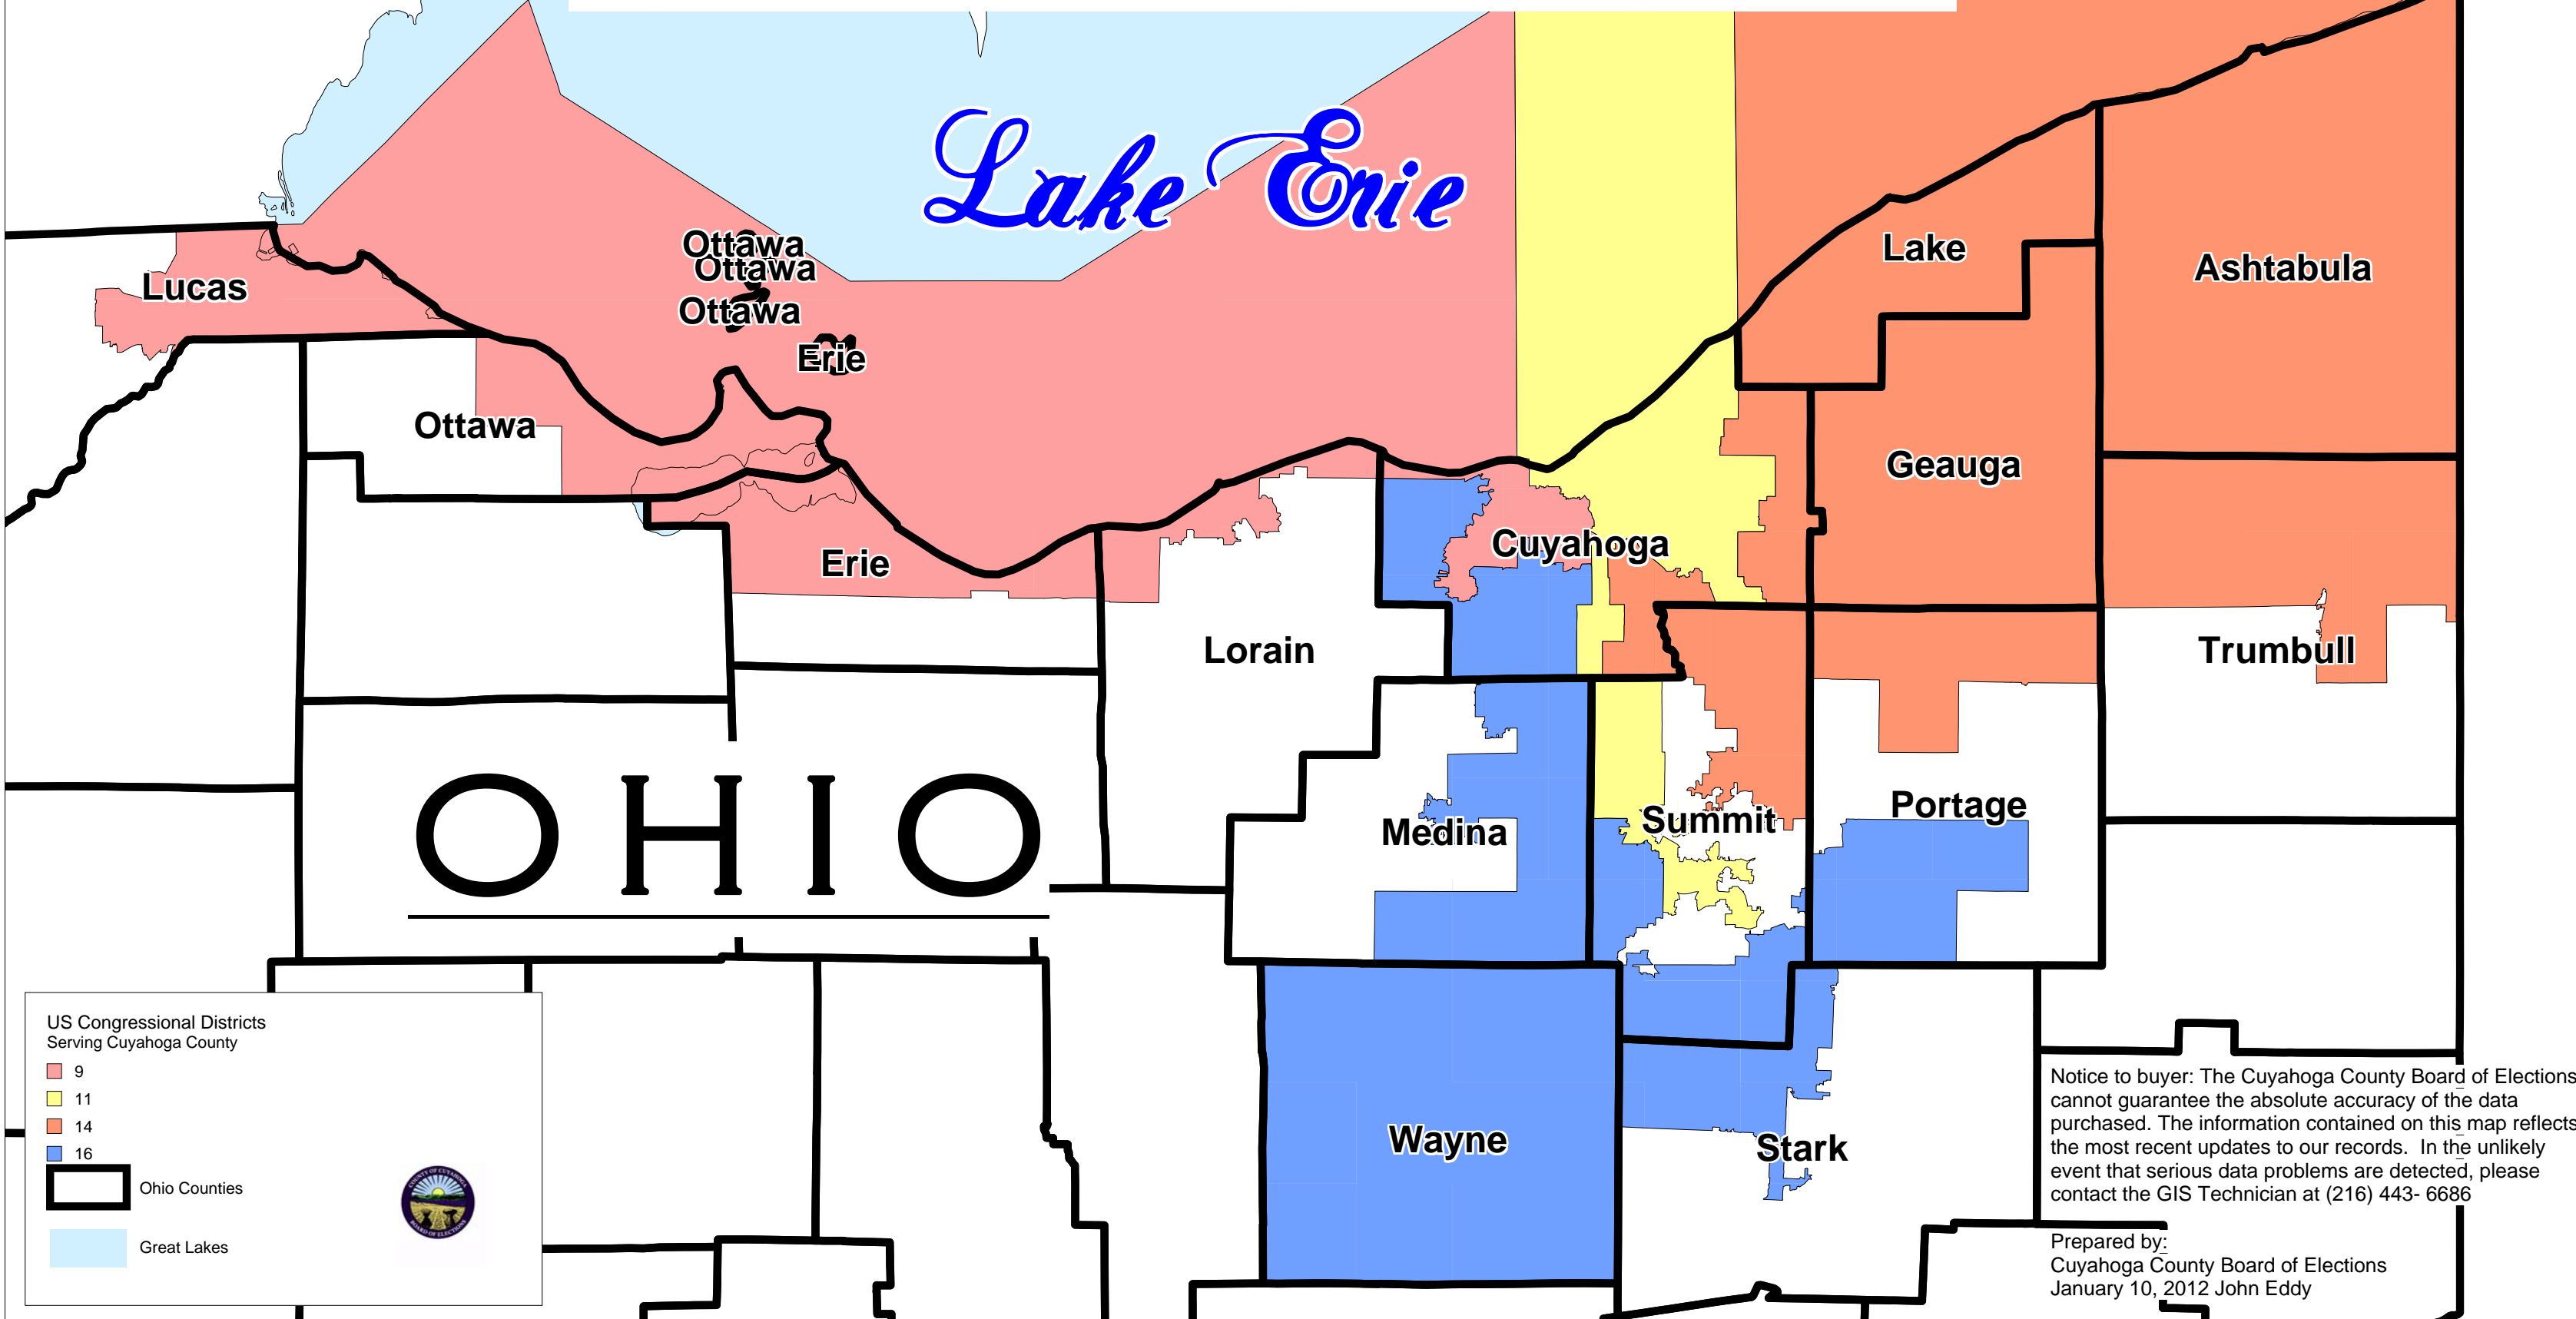

GEOGRAPHIC EXTENT (BY OHIO COUNTY) OF 2012-2022 US CONGRESSIONAL DISTRICTS SERVING CUYAHOGA COUNTY

US Congressional Districts
Serving Cuyahoga County

- 9
- 11
- 14
- 16
- Ohio Counties
- Great Lakes

Notice to buyer: The Cuyahoga County Board of Elections cannot guarantee the absolute accuracy of the data purchased. The information contained on this map reflects the most recent updates to our records. In the unlikely event that serious data problems are detected, please contact the GIS Technician at (216) 443- 6686

Prepared by:
Cuyahoga County Board of Elections
January 10, 2012 John Eddy