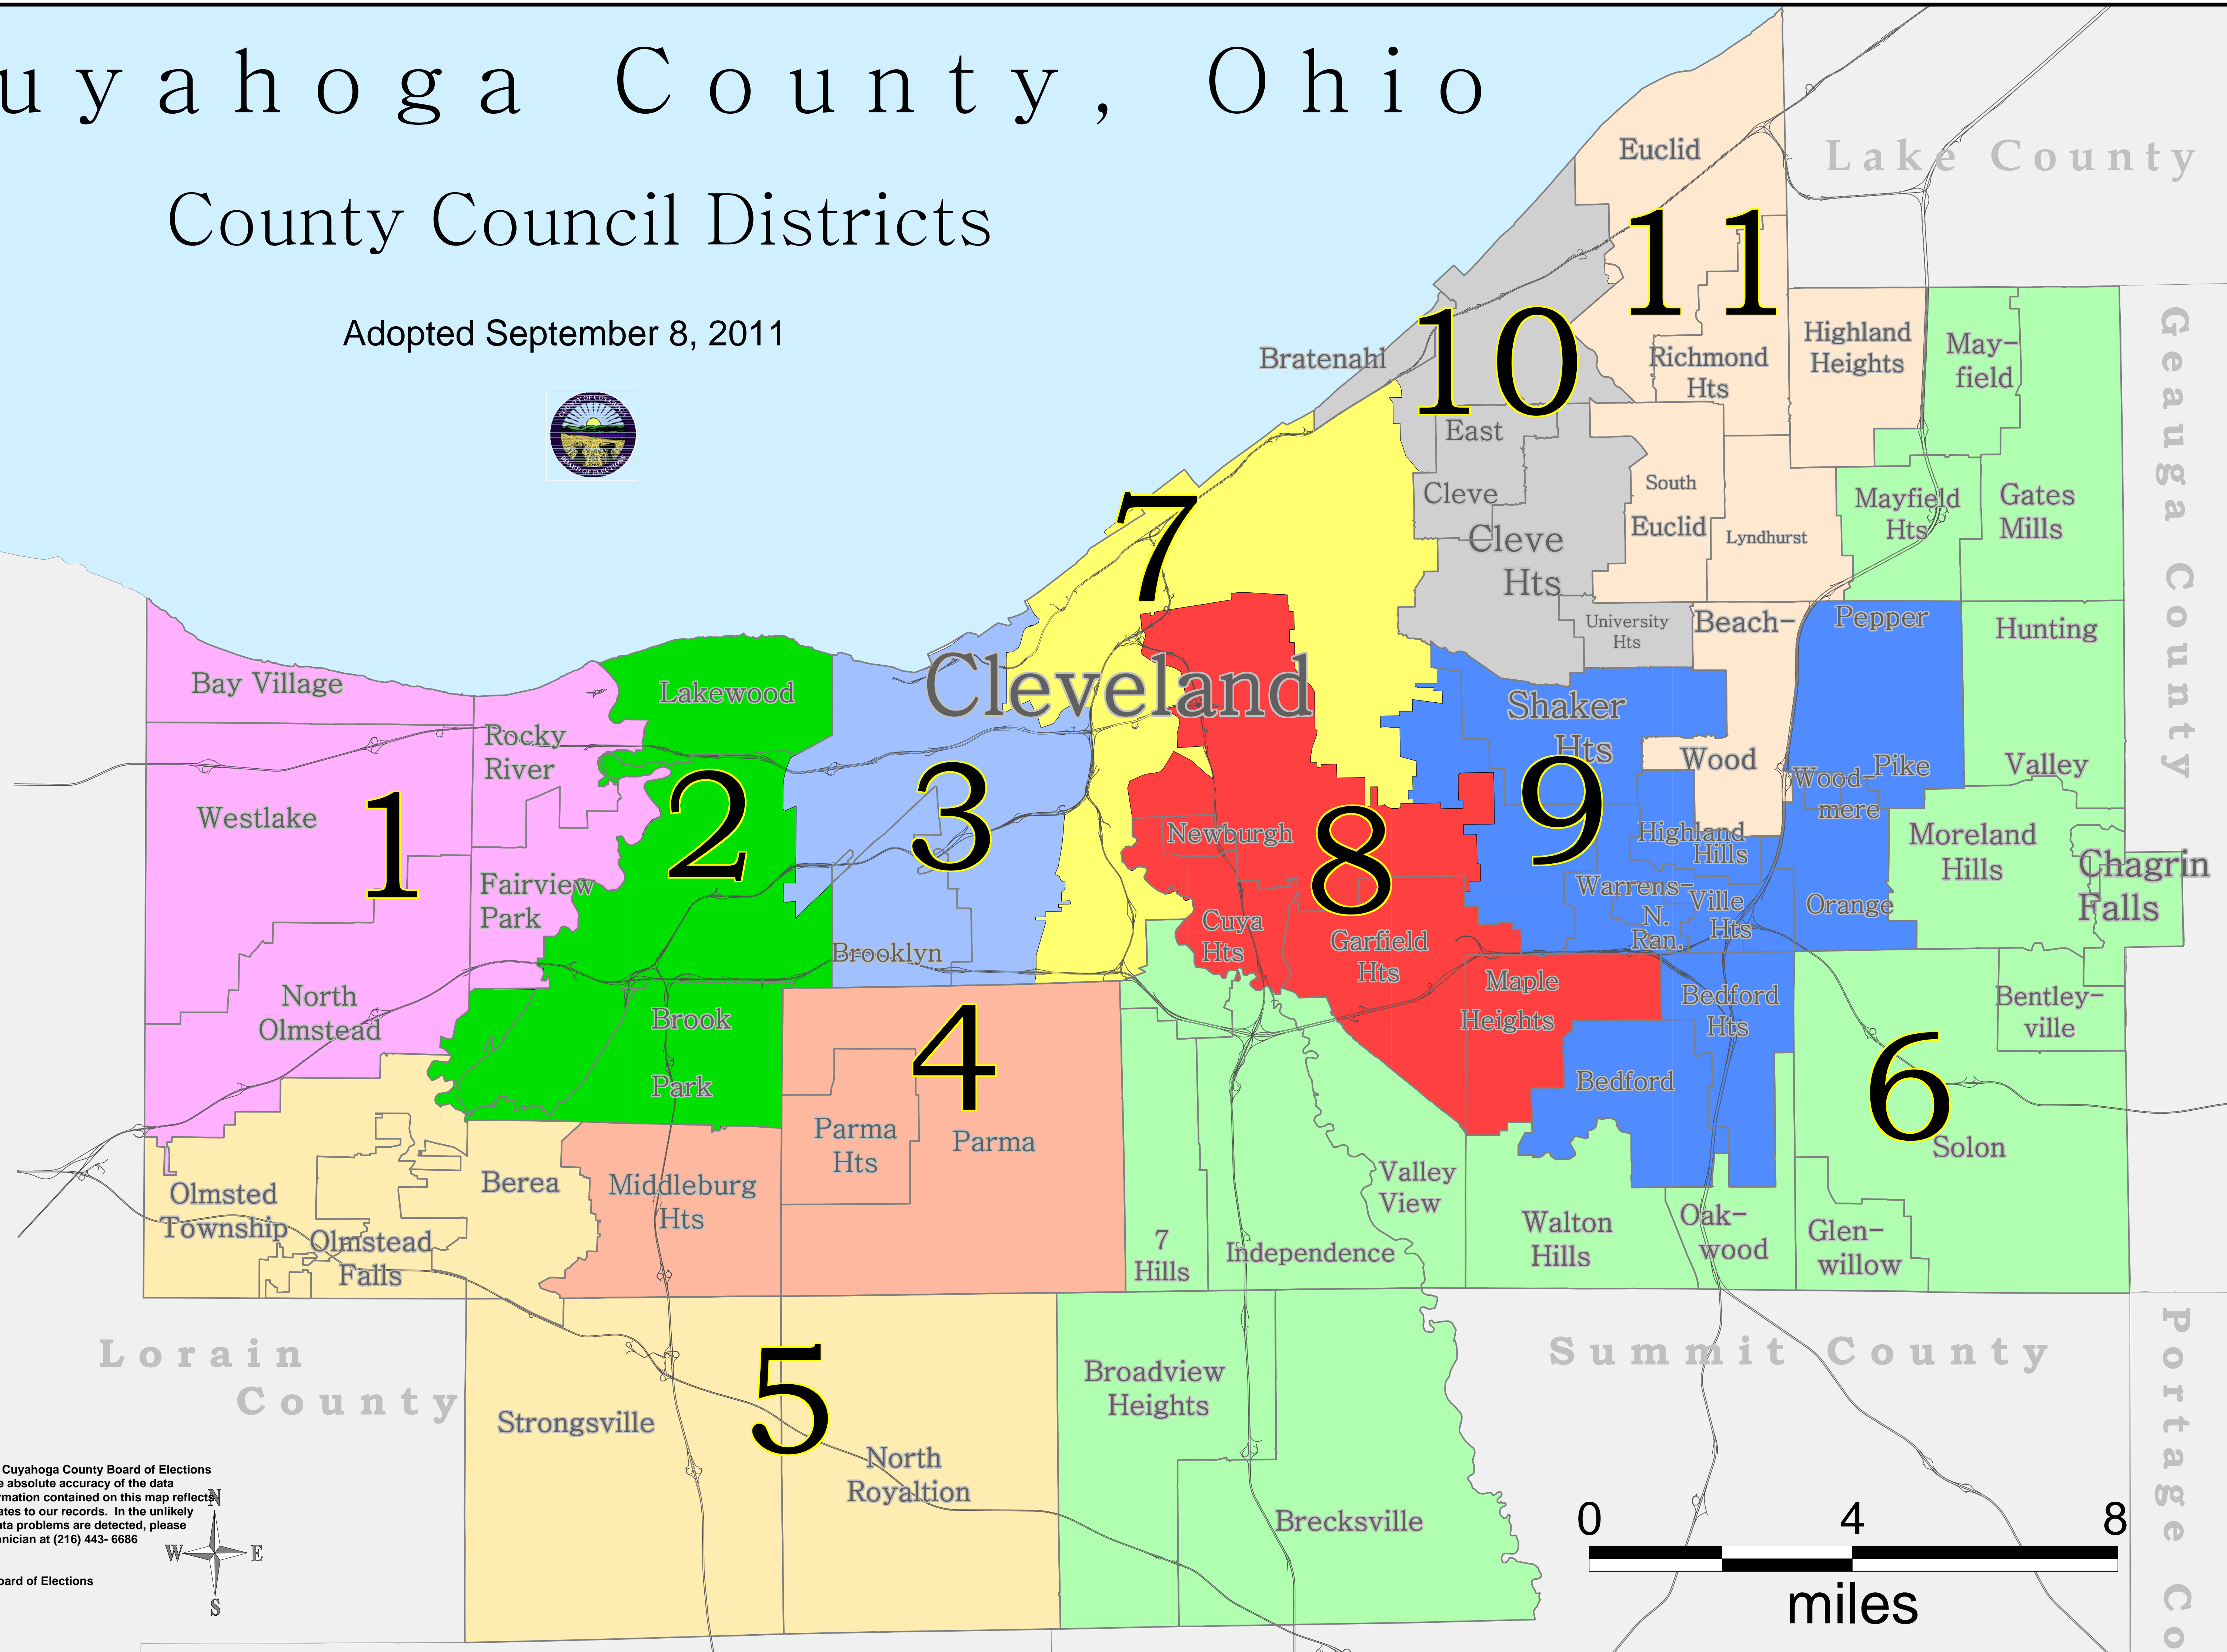

# Cuyahoga County, Ohio

## County Council Districts

Adopted September 8, 2011

Notice to buyer: The Cuyahoga County Board of Elections cannot guarantee the absolute accuracy of the data purchased. The information contained on this map reflects the most recent updates to our records. In the unlikely event that serious data problems are detected, please contact the GIS Technician at (216) 443-6686

Prepared by:  
Cuyahoga County Board of Elections  
July 23, 2013