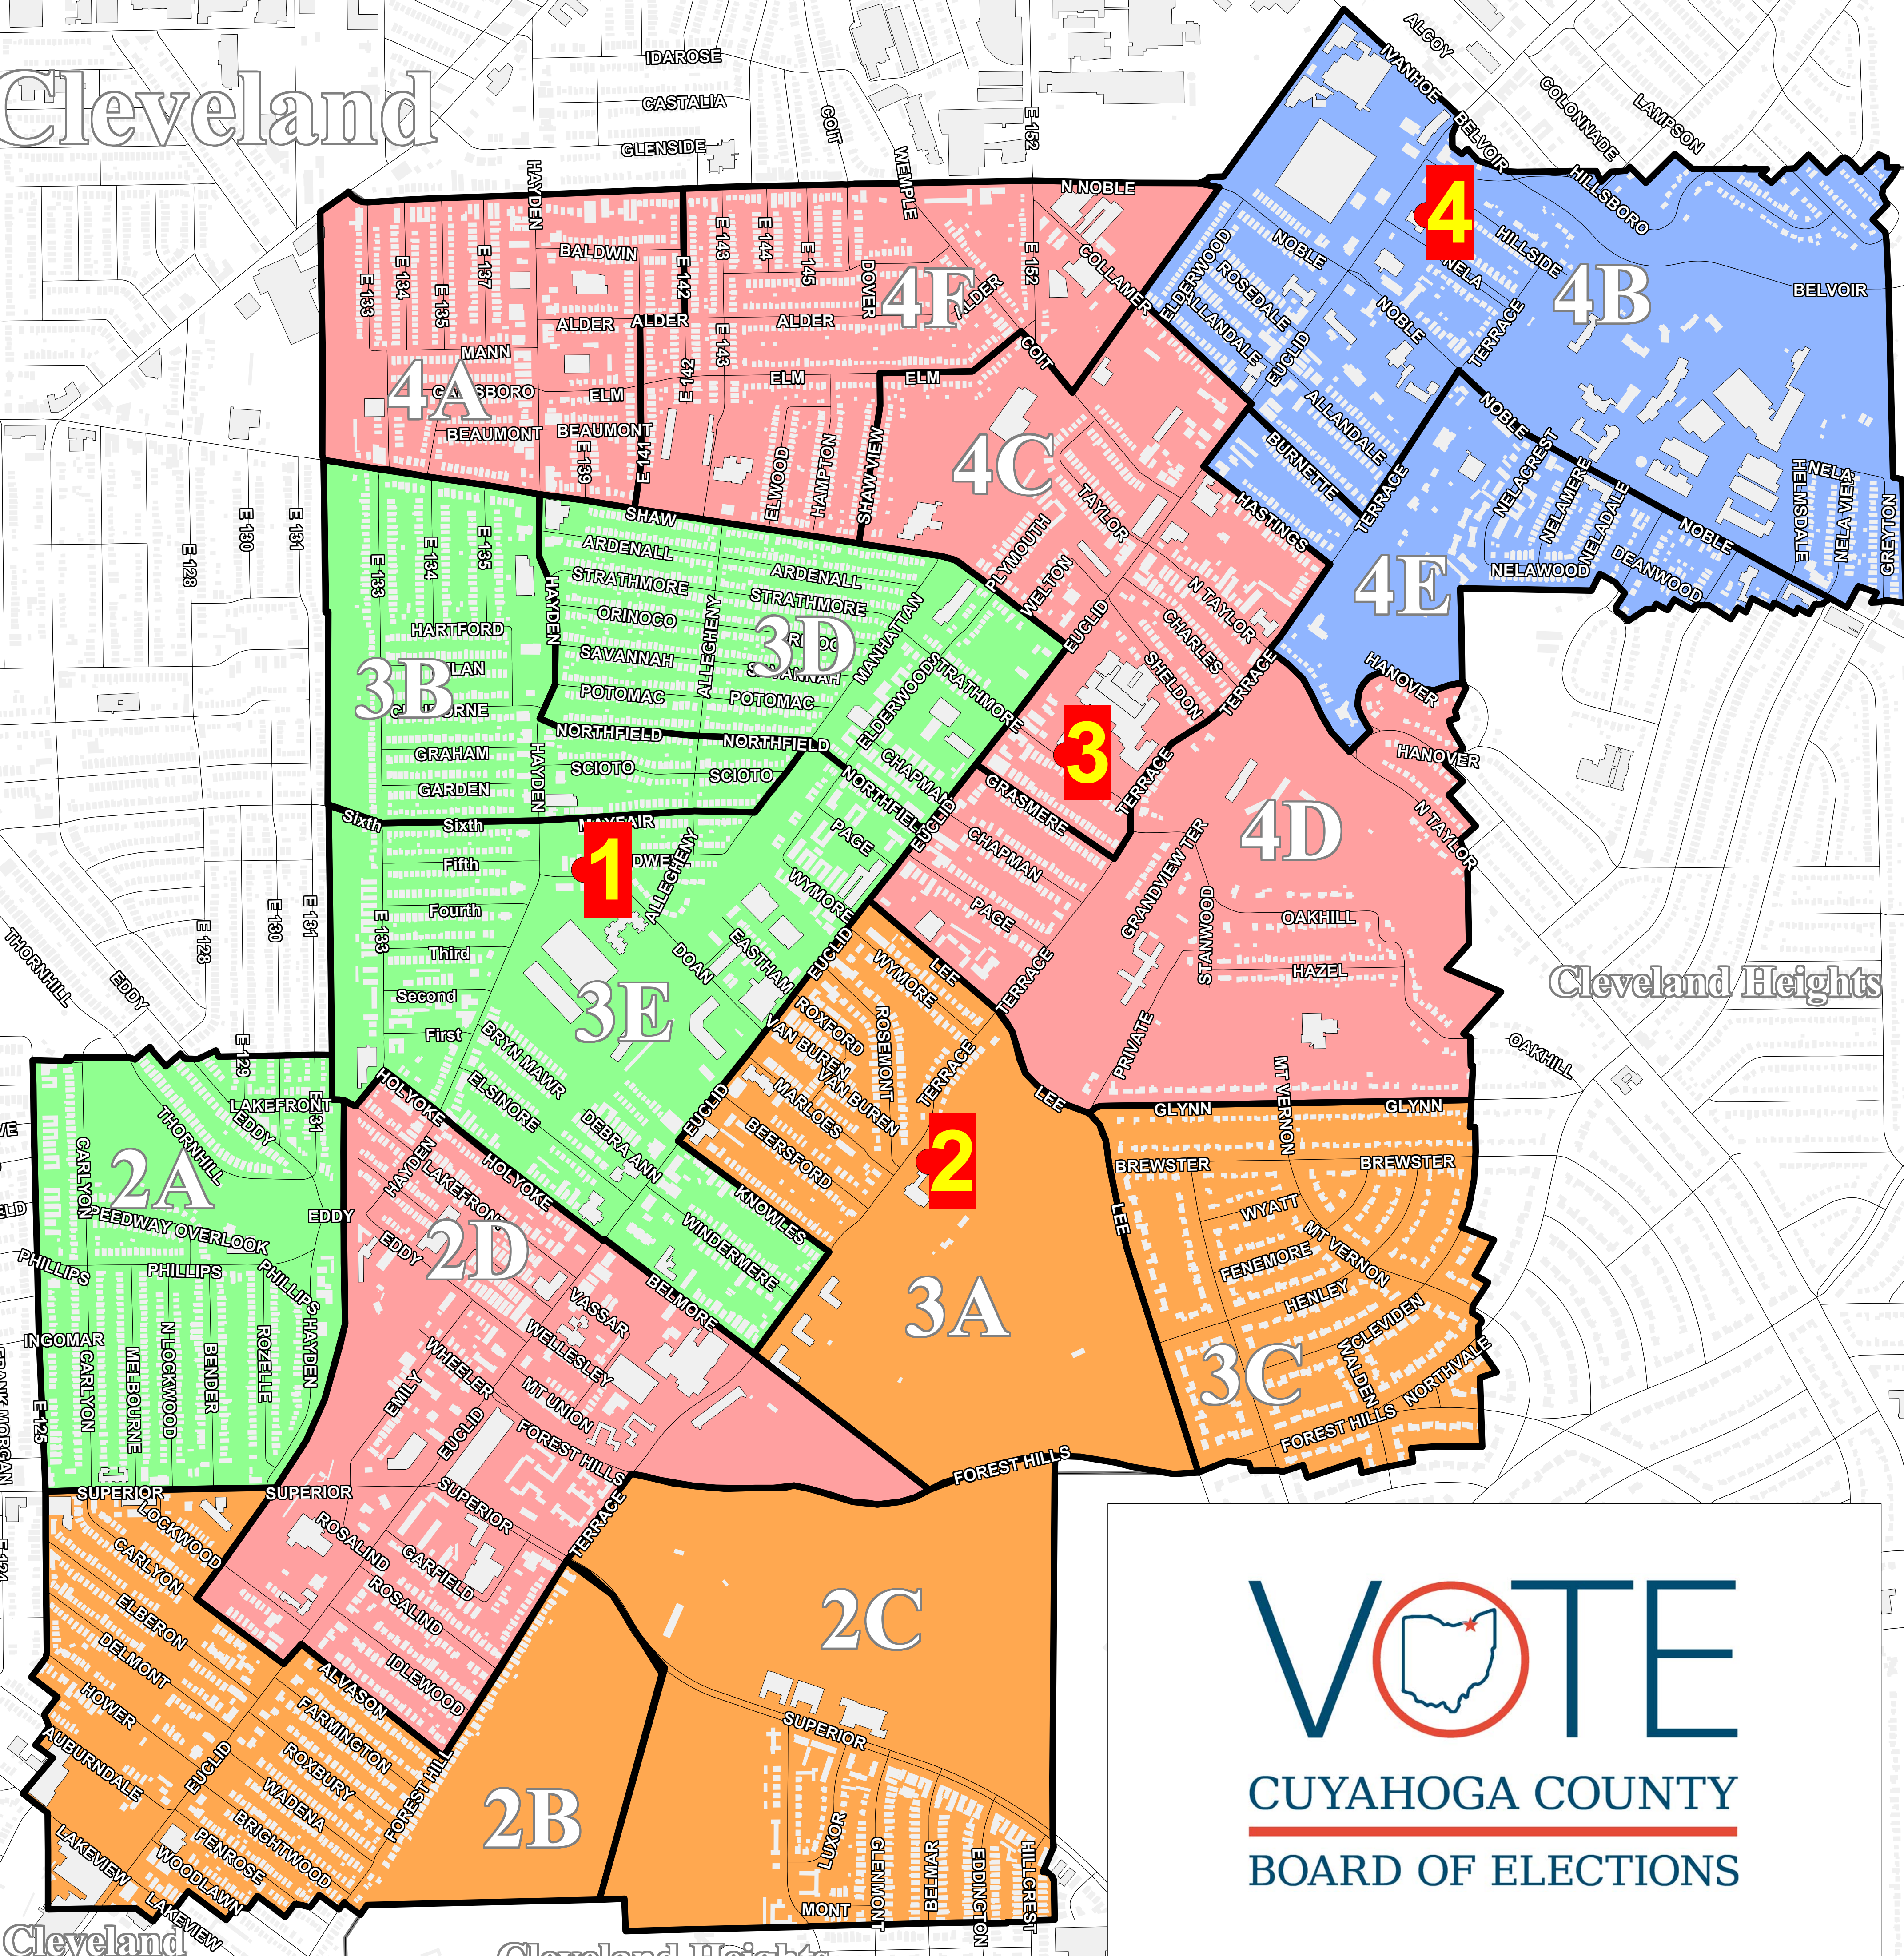

# East Cleveland

## Precincts & Polling Locations

Rev. Sept 2020

Cleveland

Cleveland Heights

<b>1</b>	<b>MAYFAIR ELEMENTARY SCHOOL</b>	<b>13916 MAYFAIR AVENUE</b>	<b>2A 3B 3D 3E</b>
<b>2</b>	<b>W H KIRK MIDDLE SCHOOL</b>	<b>14410 TERRACE ROAD</b>	<b>2B 2C 3A 3C</b>
<b>3</b>	<b>SHAW ACADEMY</b>	<b>1843 STANWOOD ROAD</b>	<b>2D 4A 4C 4D 4F</b>
<b>4</b>	<b>NEW LIFE CATHEDRAL</b>	<b>16200 EUCLID AVENUE</b>	<b>4B 4E</b>