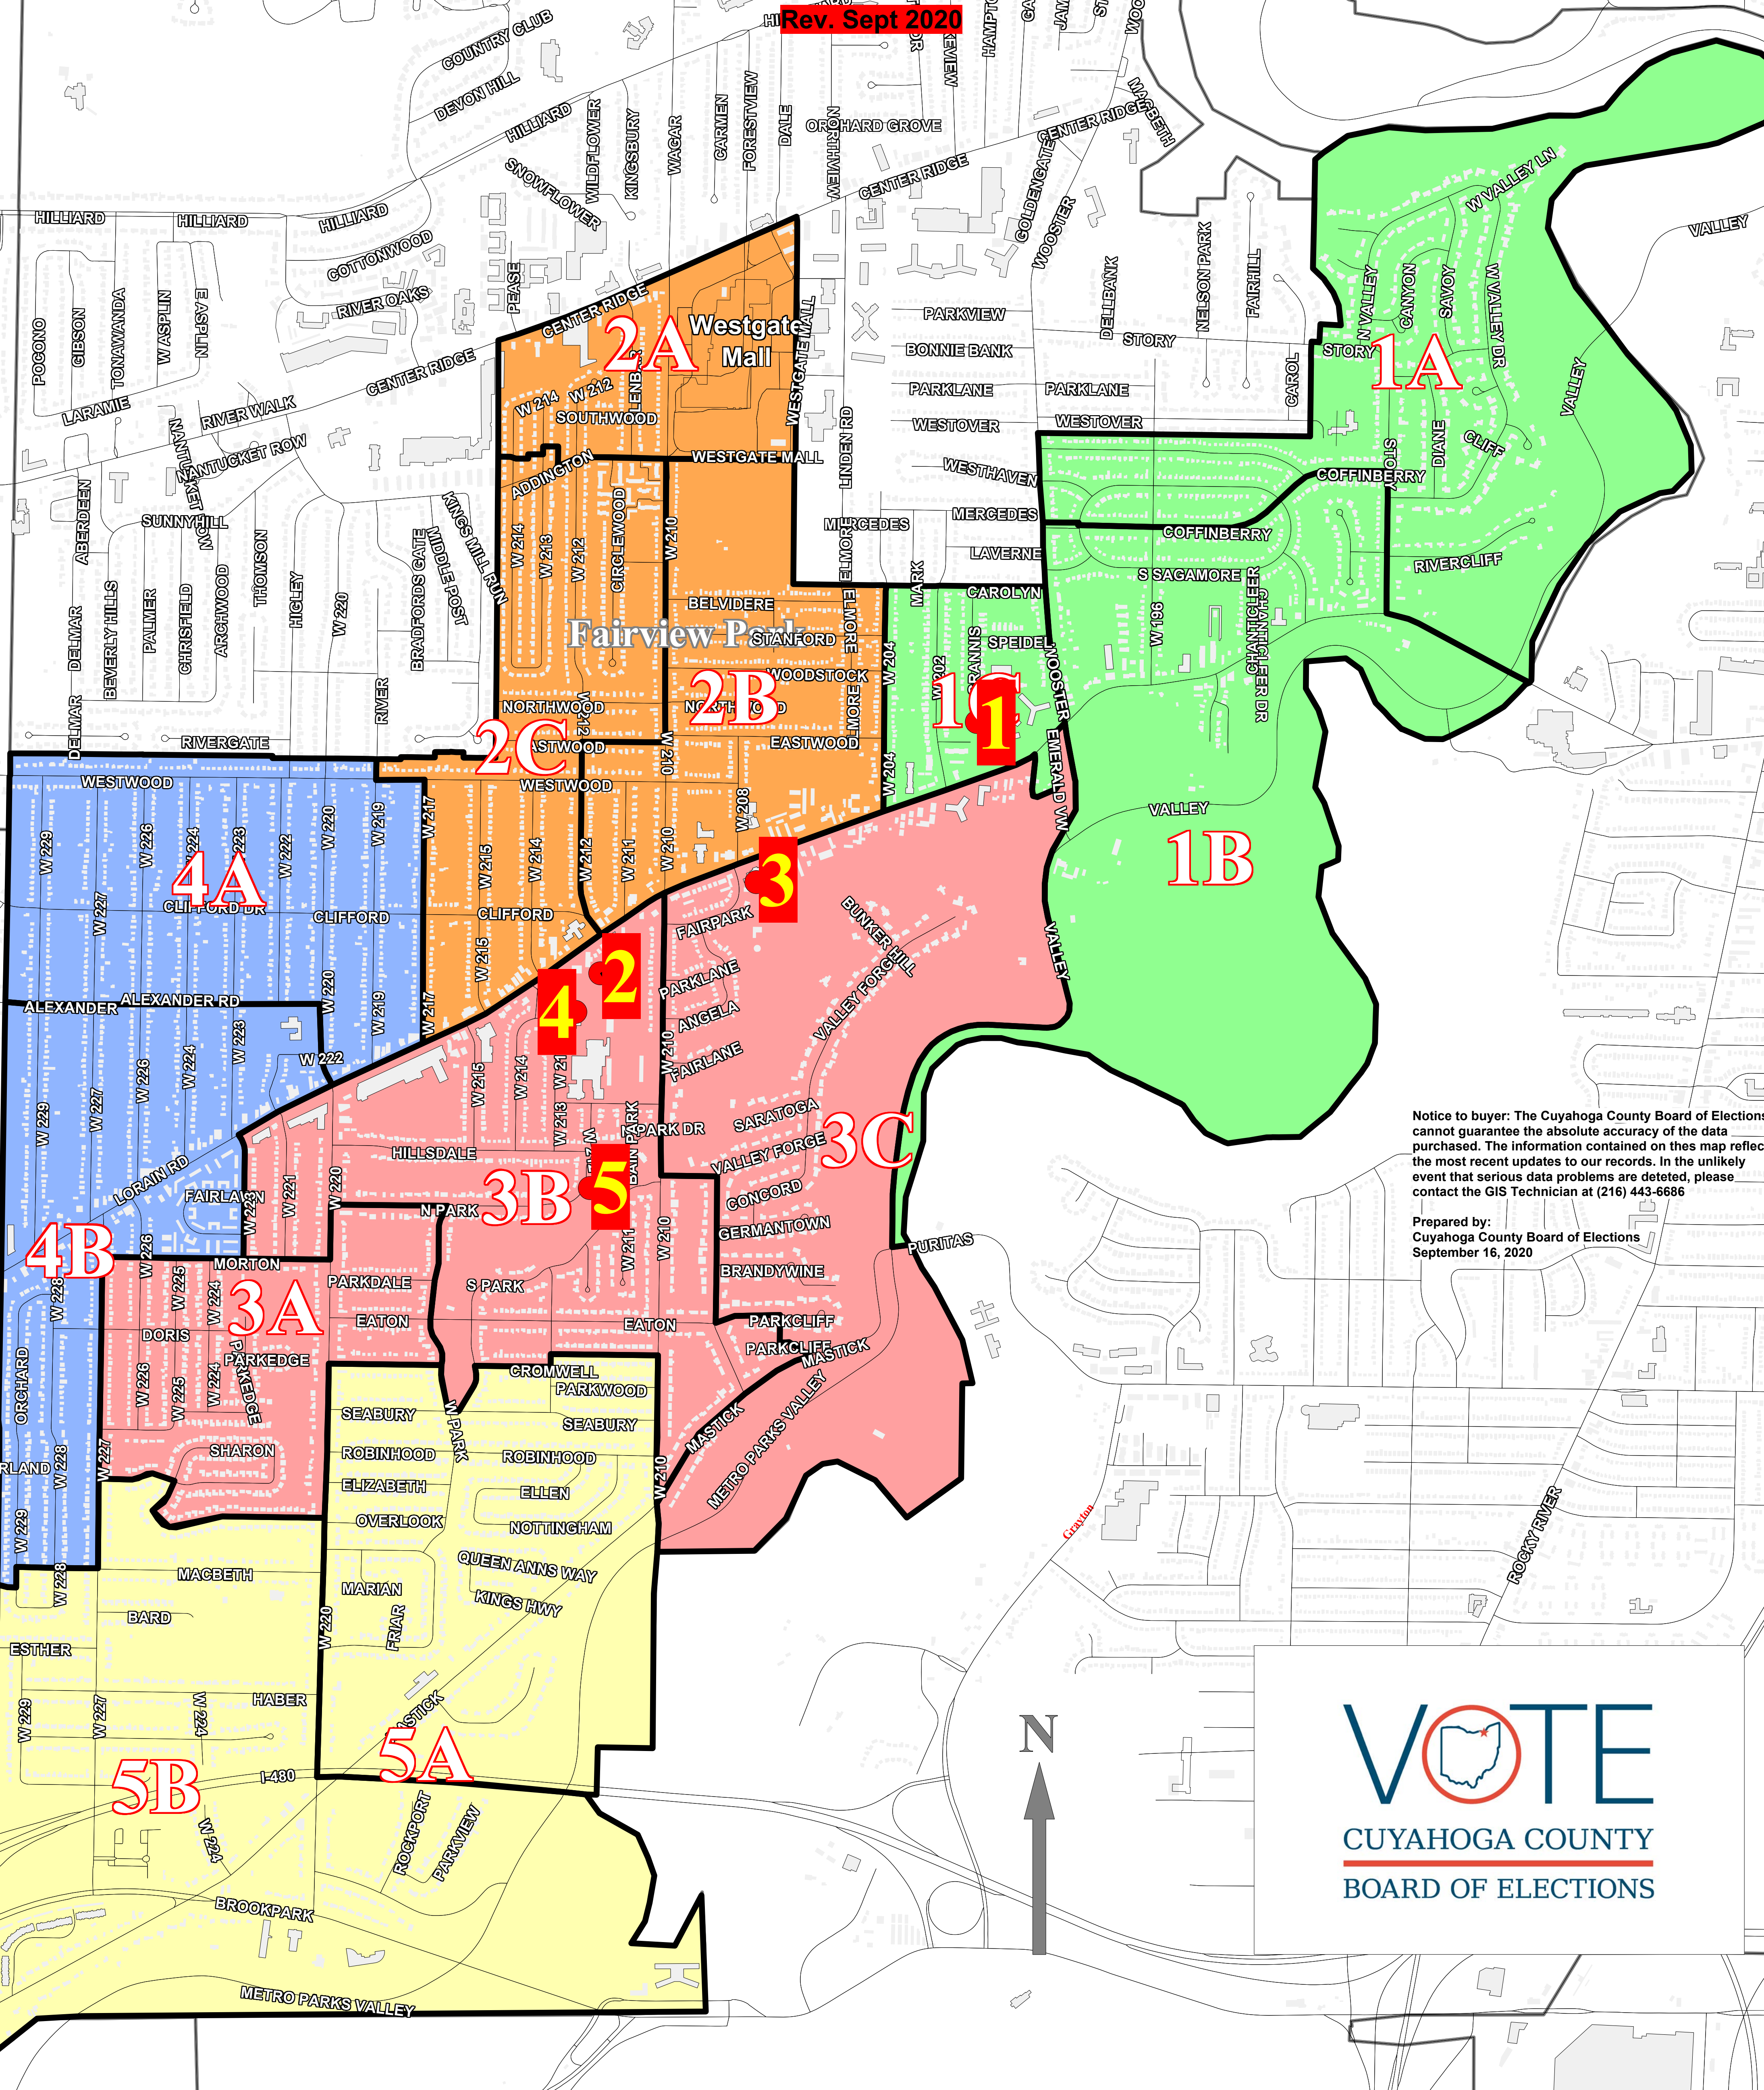

Fairview Park

Precincts & Polling Locations

Rev. Sept 2020

Notice to buyer: The Cuyahoga County Board of Elections cannot guarantee the absolute accuracy of the data purchased. The information contained on this map reflects the most recent updates to our records. In the unlikely event that serious data problems are detected, please contact the GIS Technician at (216) 443-6686

Prepared by:
Cuyahoga County Board of Elections
September 16, 2020

1	FAIRVIEW VILLAGE APARTMENTS	2000 LORAIN ROAD	1A 1B 1C
2	THE GEMINI CENTER	21225 LORAIN ROAD	2A 2B 2C
3	FAIRVIEW PARK CITY HALL	20777 LORAIN ROAD	3A 3B 3C
4	FAIRVIEW PARK REGIONAL LIBRARY	21255 LORAIN ROAD	4A 4B
5	BAIN PARK CABIN	21077 NORTH PARK DR	5A 5B