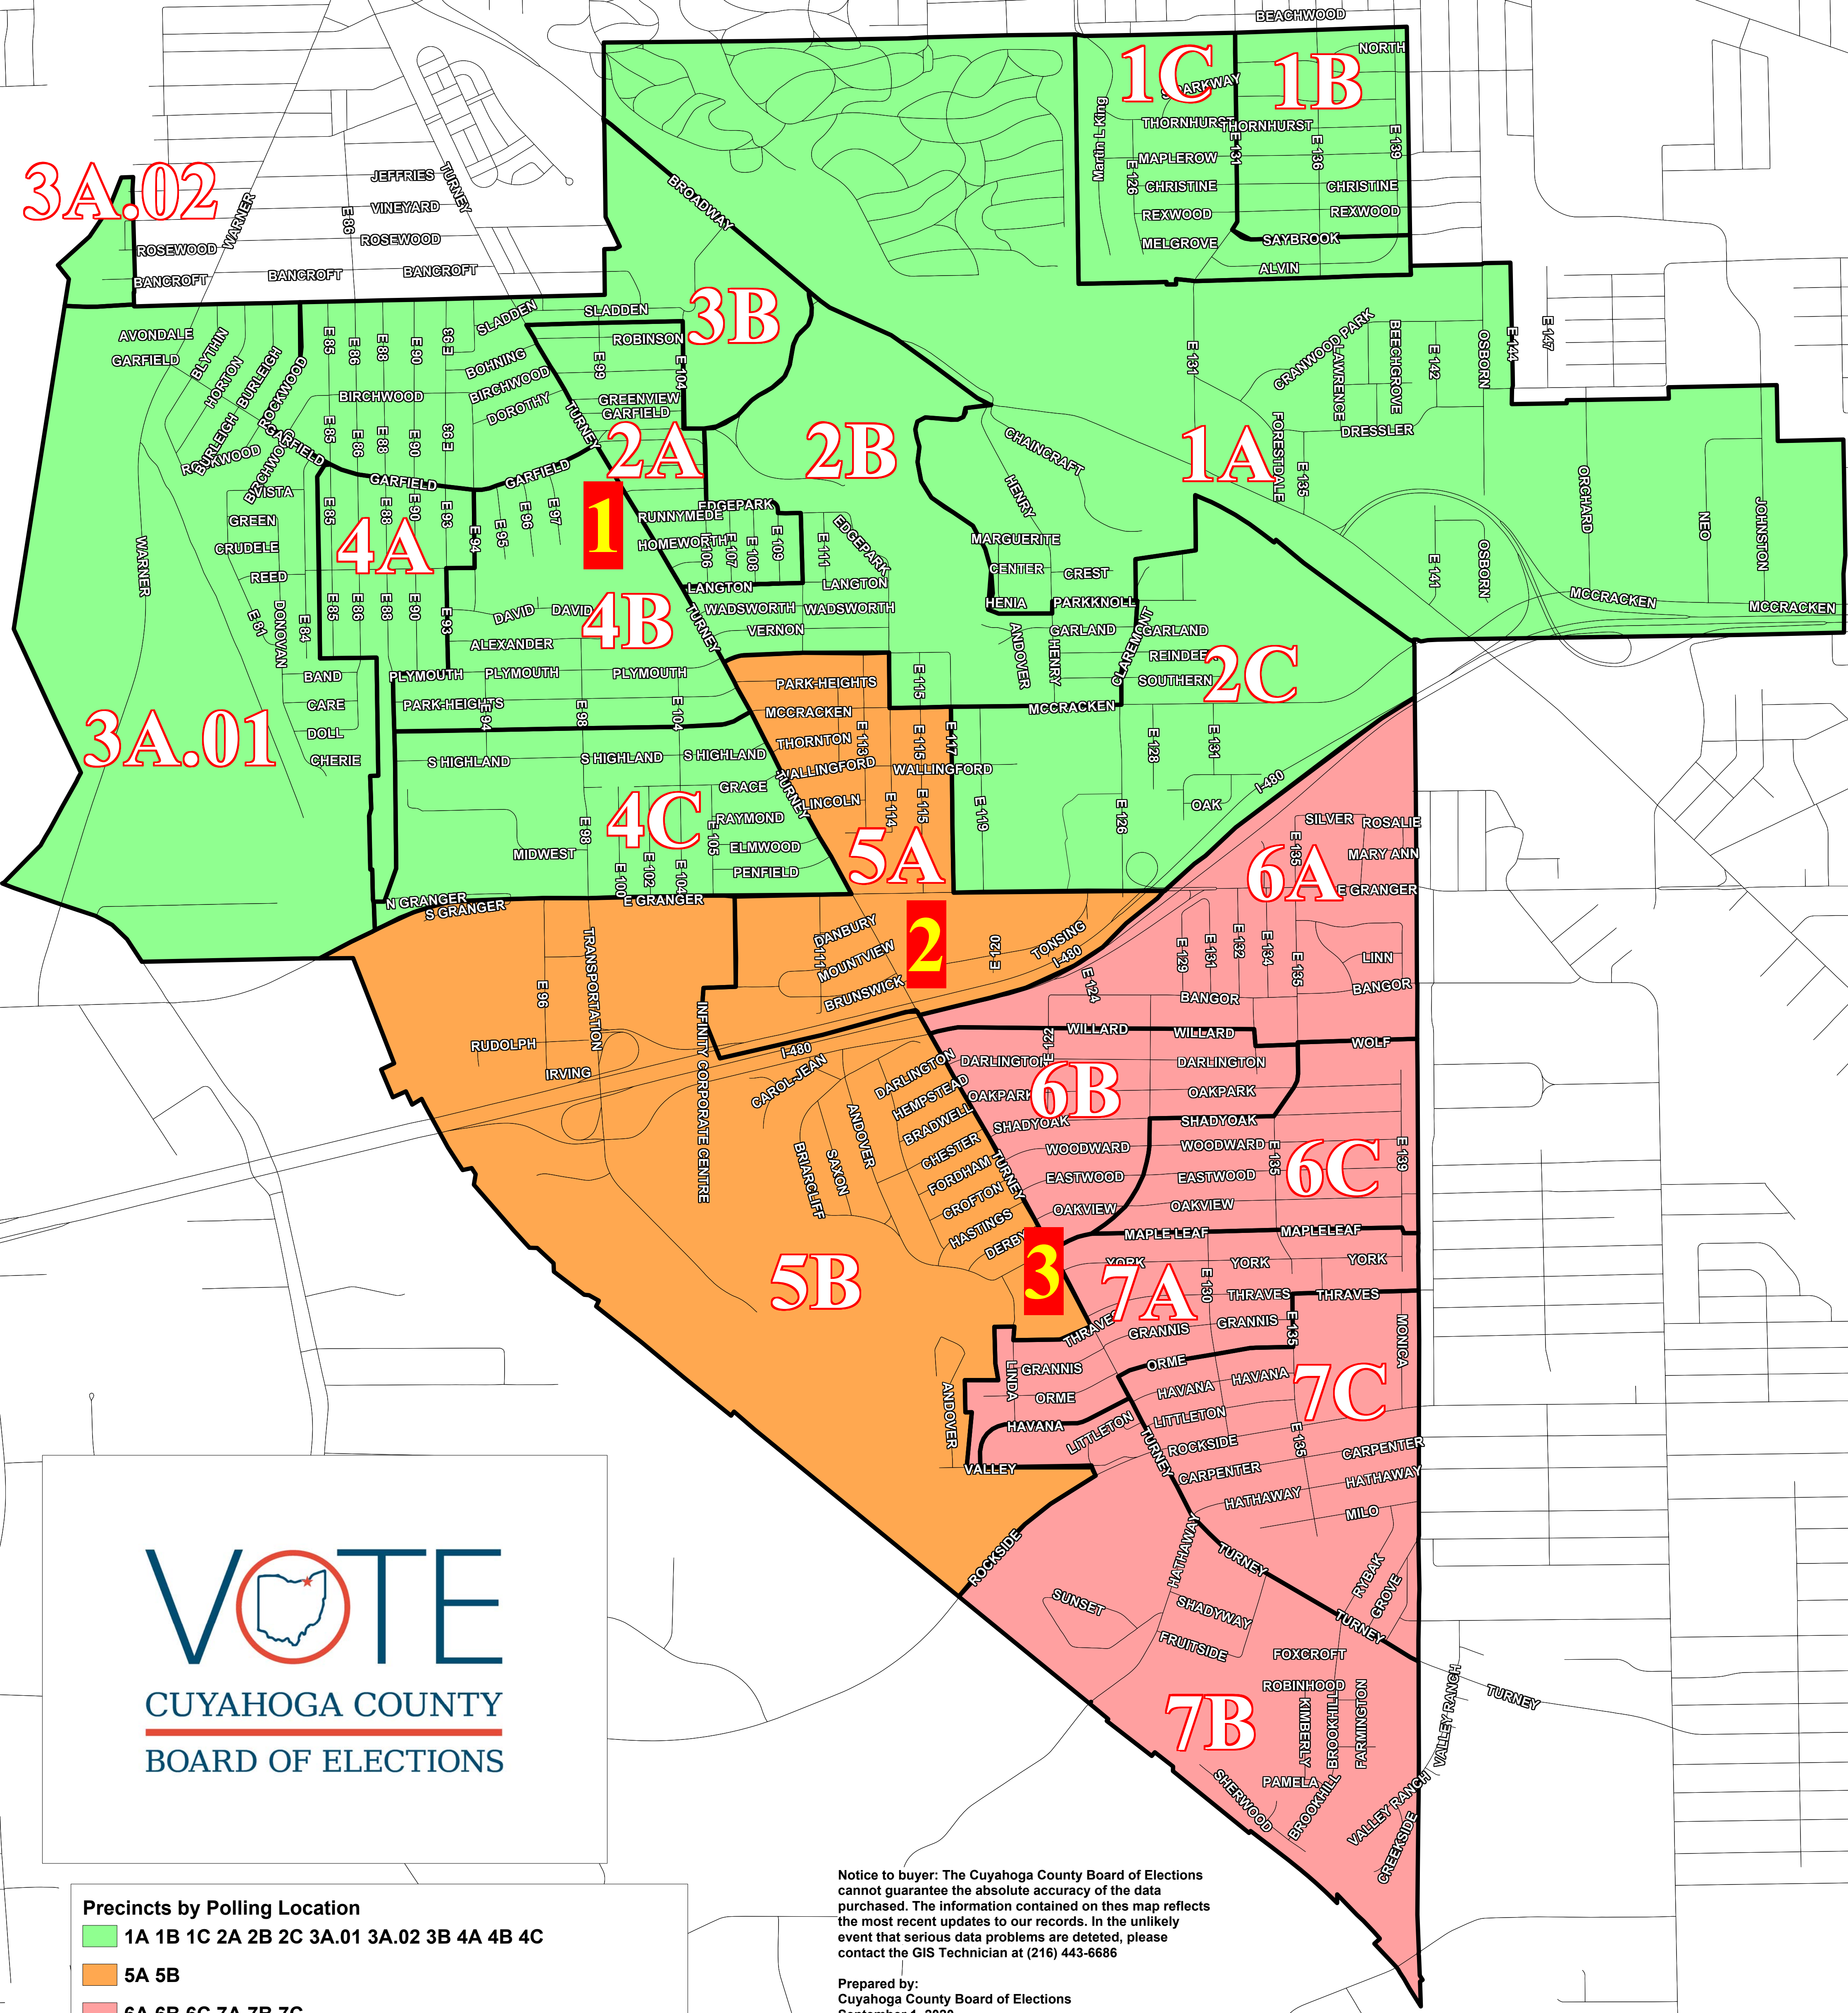

# Garfield Heights

Rev. Nov 2020

**Precincts by Polling Location**  
 1A 1B 1C 2A 2B 2C 3A.01 3A.02 3B 4A 4B 4C  
 5A 5B  
 6A 6B 6C 7A 7B 7C

Notice to buyer: The Cuyahoga County Board of Elections cannot guarantee the absolute accuracy of the data purchased. The information contained on this map reflects the most recent updates to our records. In the unlikely event that serious data problems are detected, please contact the GIS Technician at (216) 443-6686

Prepared by:  
 Cuyahoga County Board of Elections  
 September 1, 2020

**1 GARFIELD HEIGHTS HIGH SCHOOL 4900 TURNEY RD 1A 1B 1C 2A 2B 2C 3A.01 3A.02 3B 4A 4B 4C**

**2 GARFIELD HEIGHTS BRANCH LIBRARY 5409 TURNEY RD 5A 5B**

**3 MAPLE LEAF ELEMENTARY SCHOOL 5764 TURNEY RD 6A 6B 6C 7A 7B 7C**