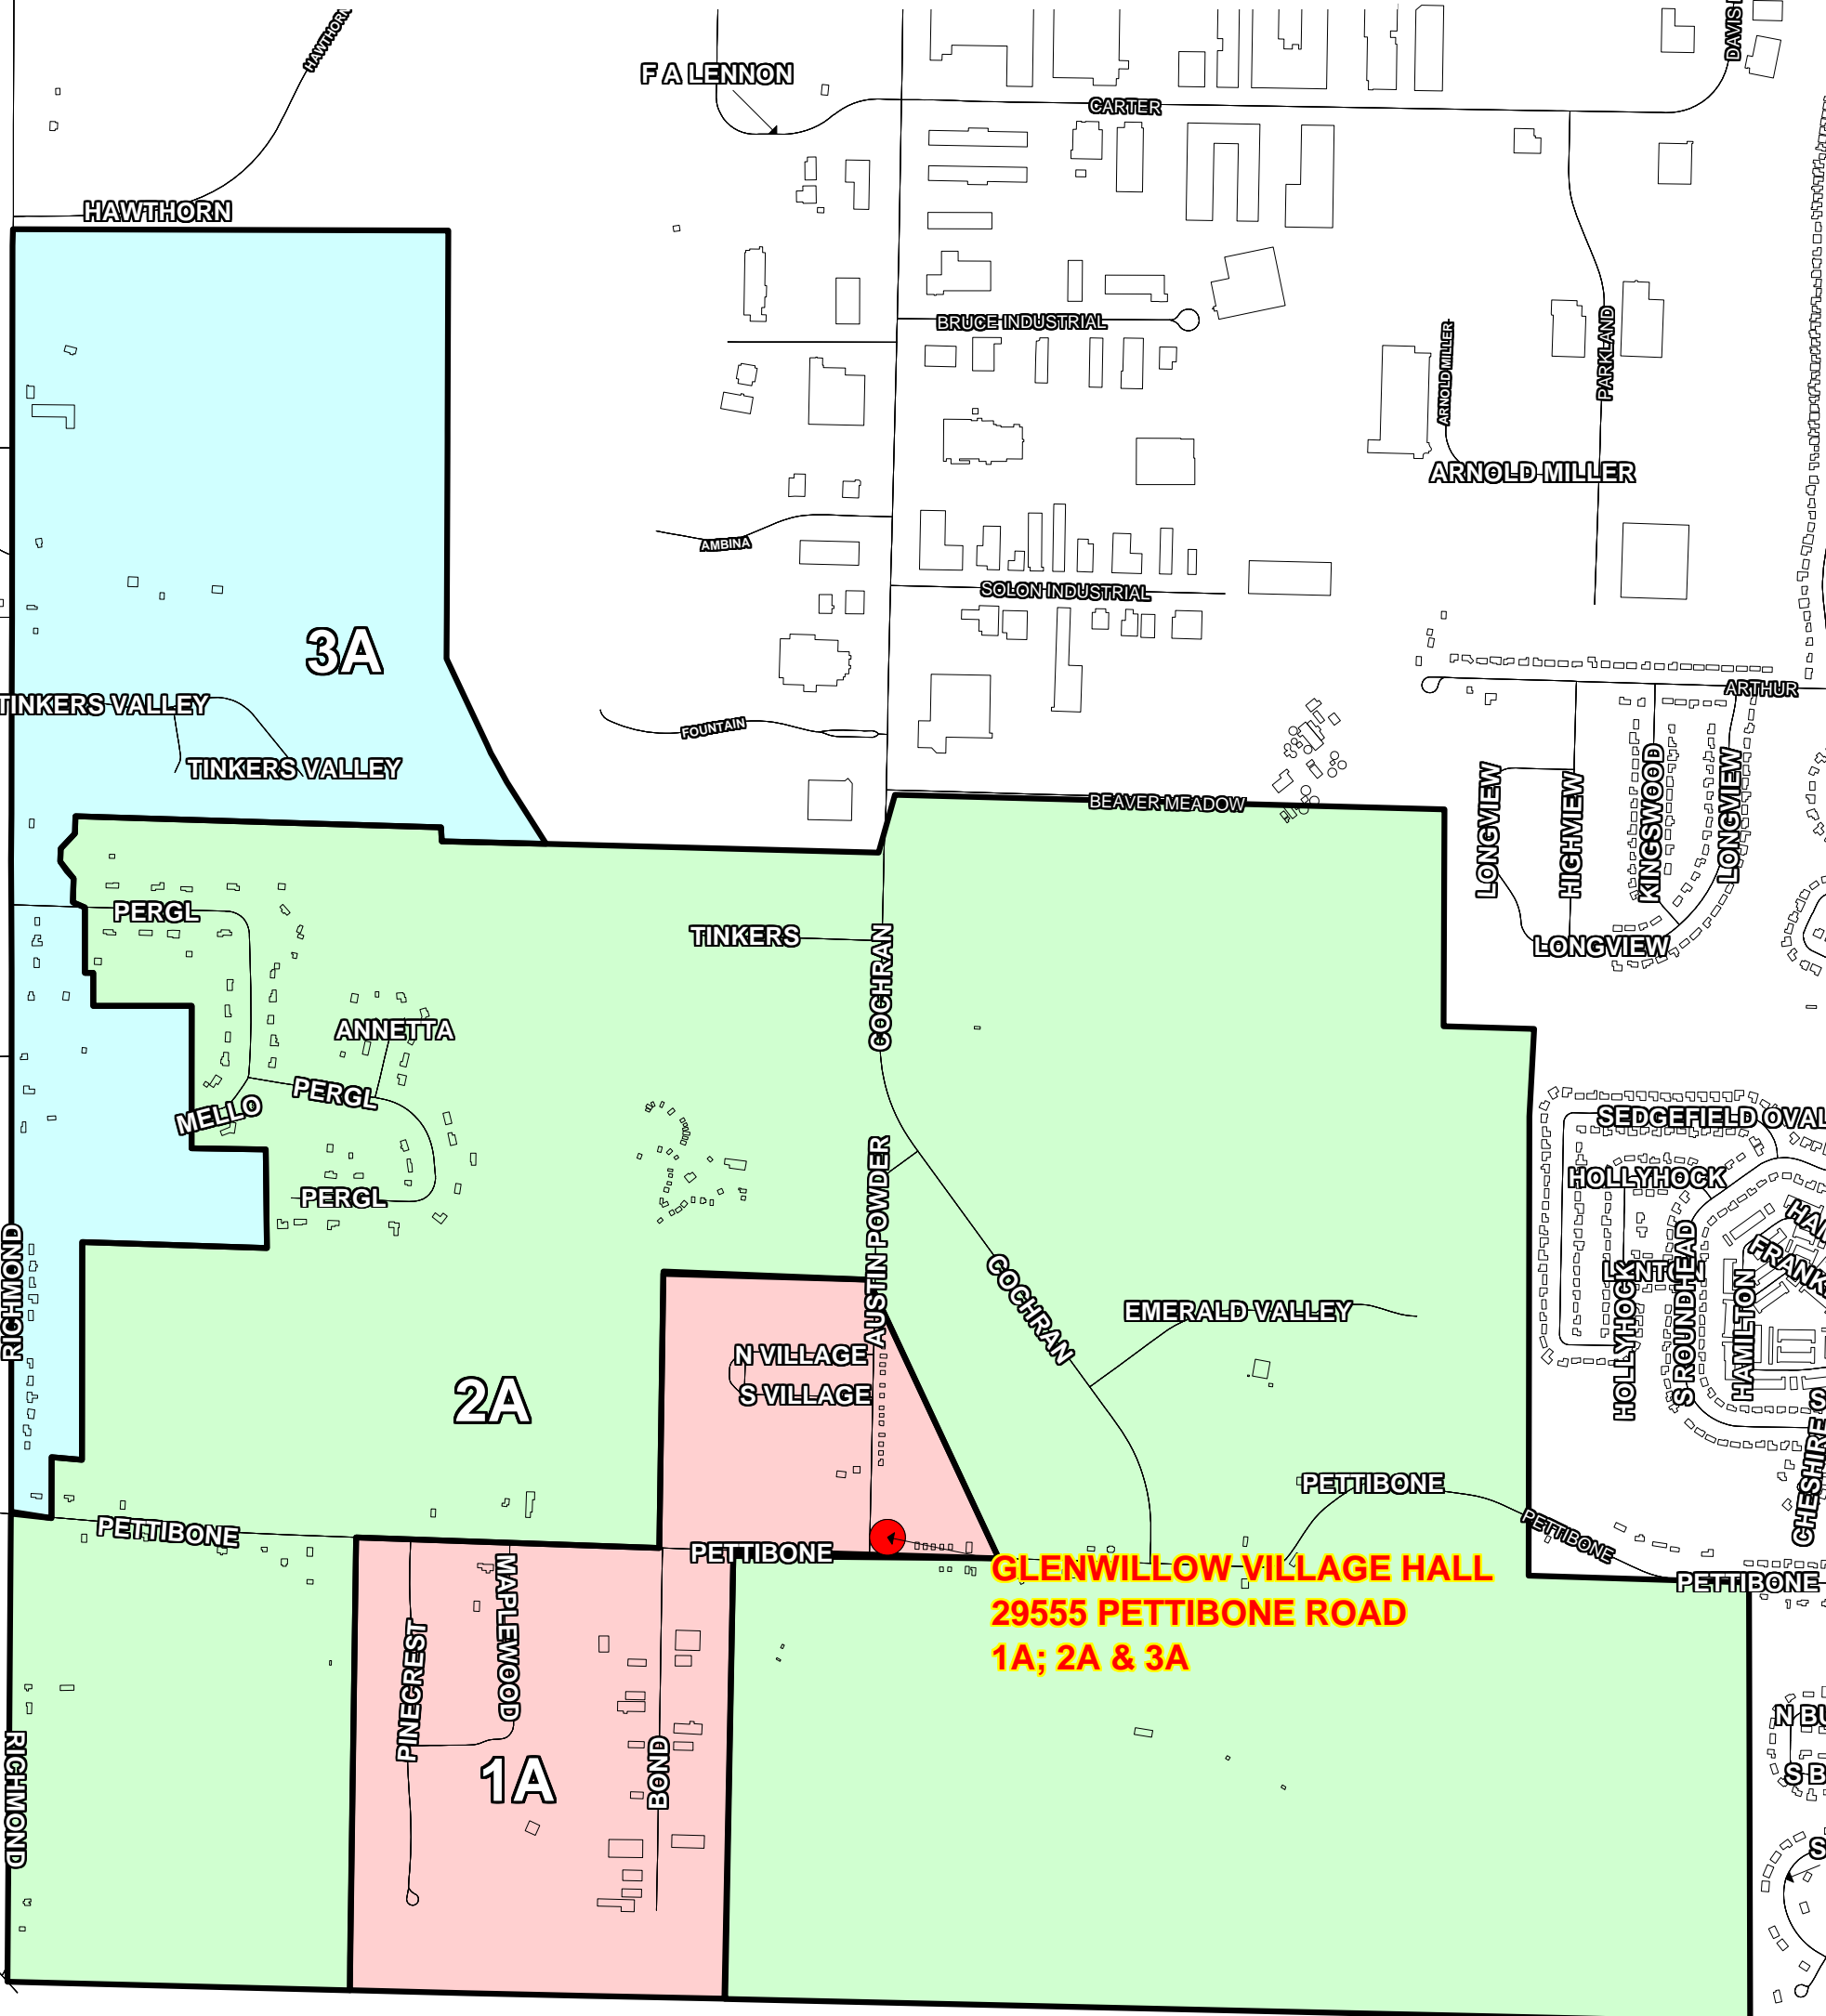

Glenwillow

GLENWILLOW VILLAGE HALL
2955 PETTIBONE ROAD
1A; 2A & 3A

poll_id	Name	Address
5,410	GLENWILLOW VILLAGE HALL	29555 PETTIBONE ROAD

Notice to buyer: The Cuyahoga County Board of Elections cannot guarantee the absolute accuracy of the data purchased. The information contained on this map reflects the most recent updates to our records. In the unlikely event that serious data problems are detected, please contact the GIS Technician at (216) 443- 6686

Prepared by:
 Cuyahoga County Board of Elections
 Prepared by; John Eddy July 25, 2012

Precincts by Ward

- 1A
- 2A
- 3A