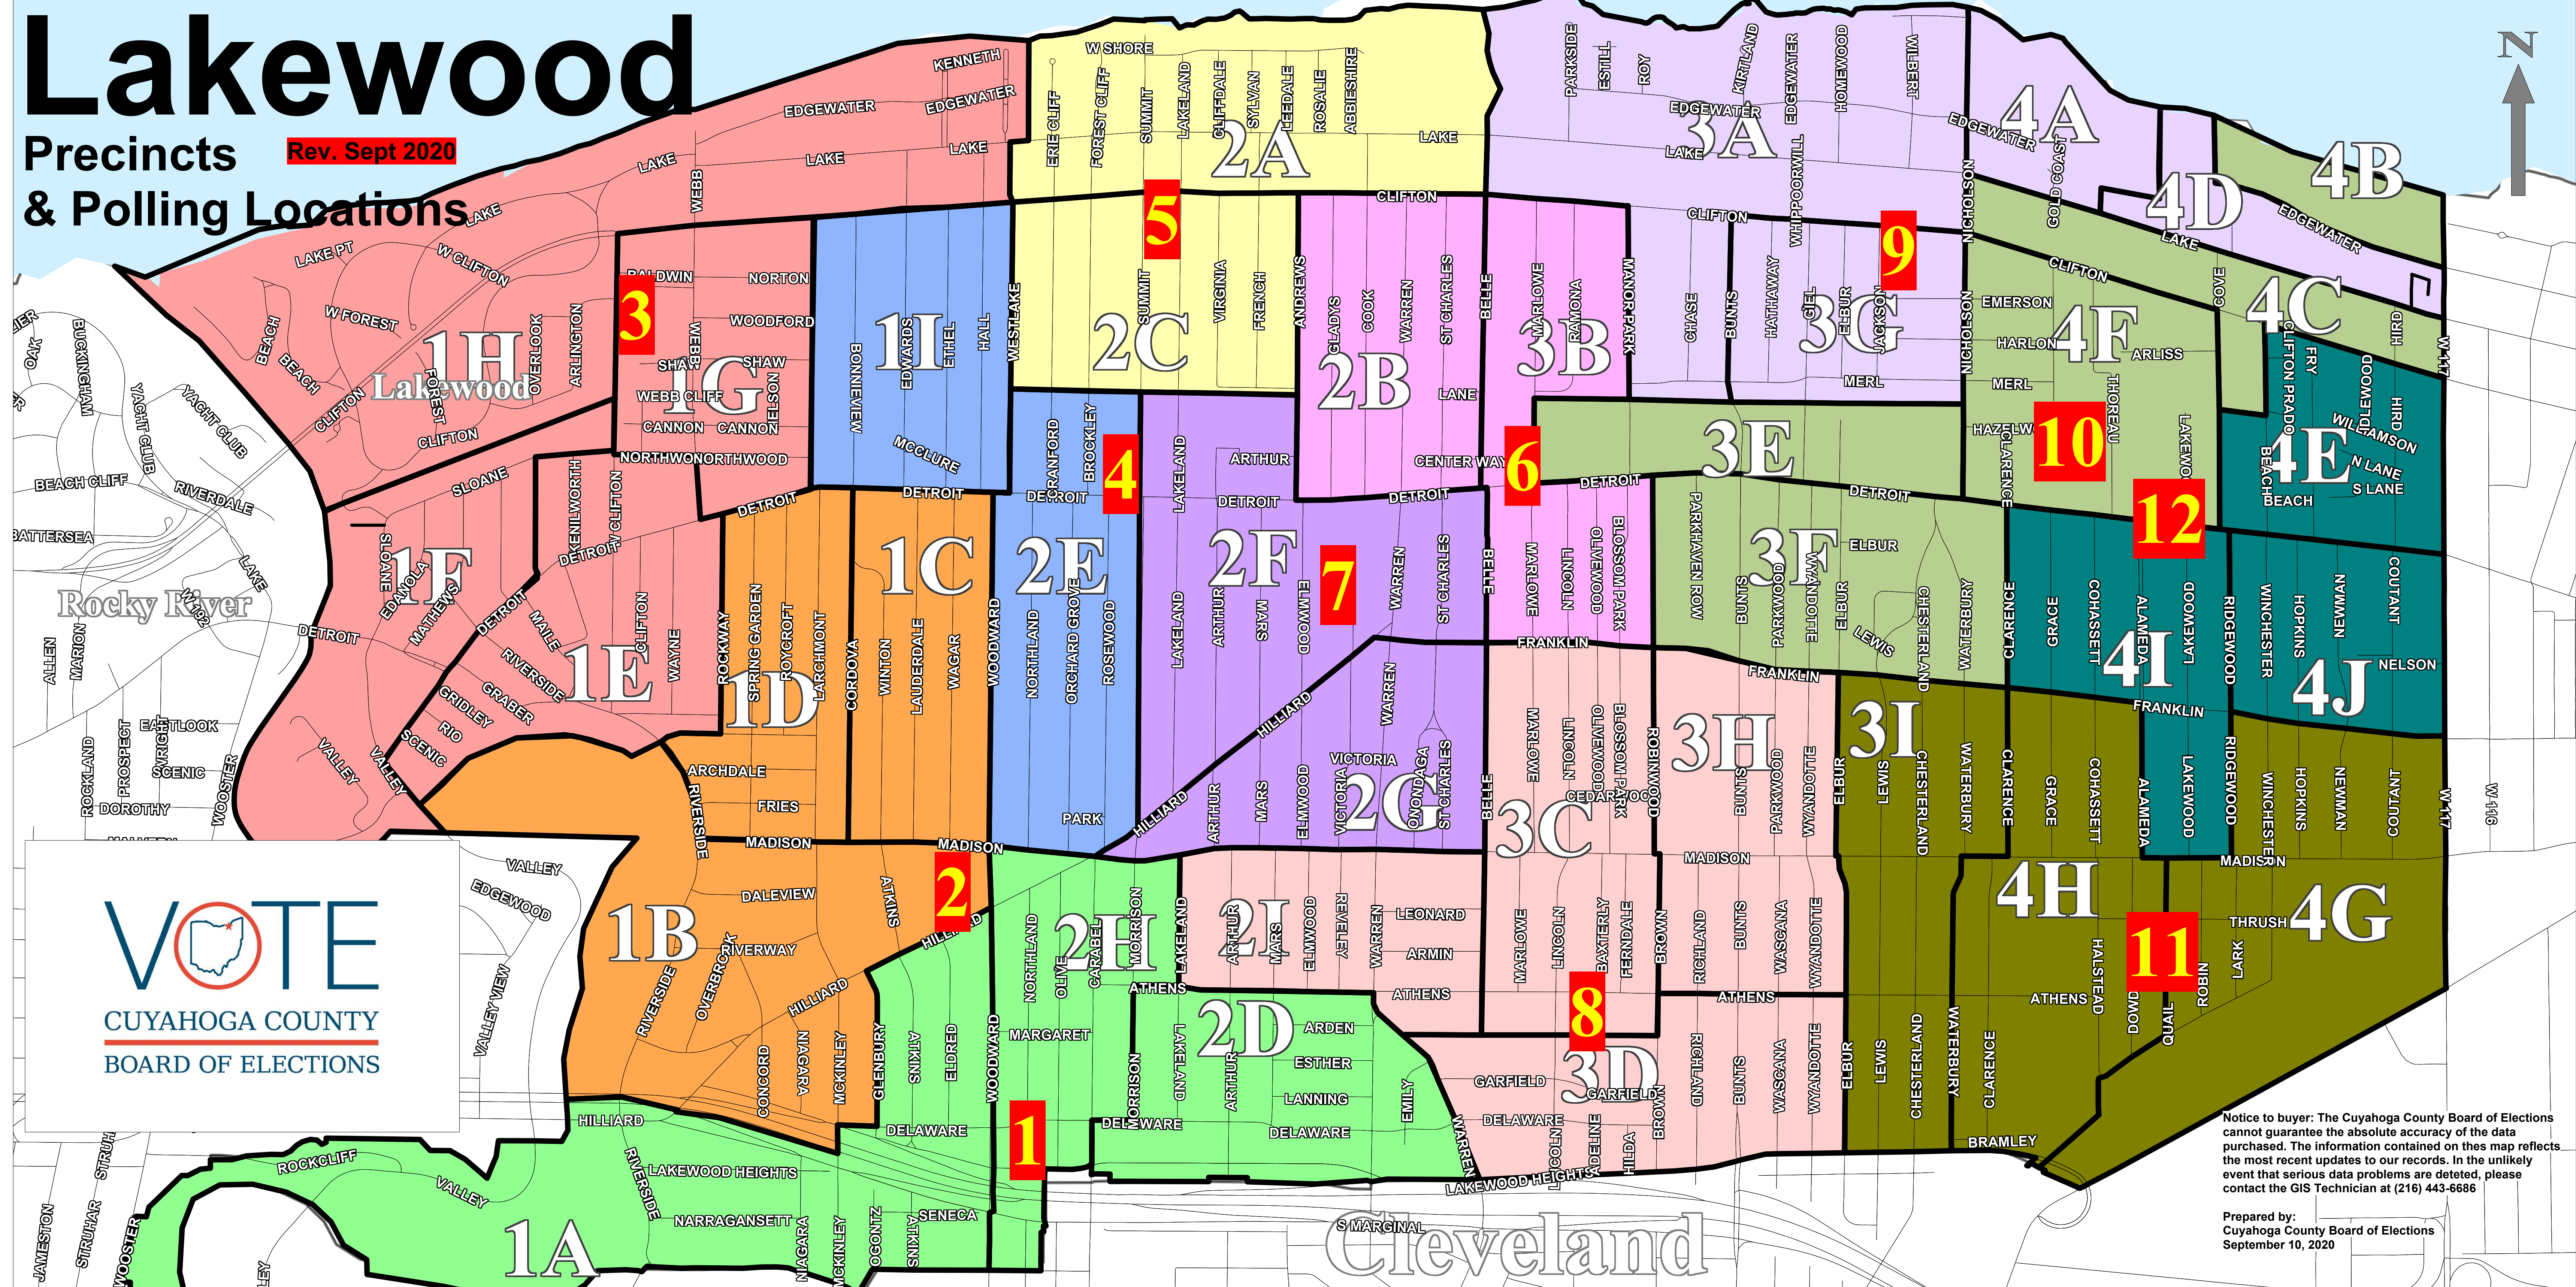

Lakewood

Precincts & Polling Locations

Rev. Sept 2020

Notice to buyer: The Cuyahoga County Board of Elections cannot guarantee the absolute accuracy of the data purchased. The information contained on this map reflects the most recent updates to our records. In the unlikely event that serious data problems are detected, please contact the GIS Technician at (216) 443-6686

Prepared by:
Cuyahoga County Board of Elections
September 10, 2020

1 HAYES ELEMENTARY SCHOOL 16401 DELAWARE AVE	1A 2D 2H	7 GRANT ELEMENTARY SCHOOL 1470 VICTORIA AVE	2F 2G
2 HARDING MIDDLE SCHOOL 16601 MADISON AVE	1B 1C 1D	8 ROOSEVELT ELEMENTARY SCHOOL 14237 ATHENS AVE	2I 3C 3D 3H
3 HORACE MANN ELEMENTARY SCHOOL 1215 W CLIFTON BI	1E 1F 1G 1H	9 EMERSON ELEMENTARY SCHOOL 13439 CLIFTON BI	3A 3G 4A 4D
4 LAKEWOOD UNITED METHODIST CHURCH 15700 DETROIT AVE	1I 2E	10 GARFIELD SCHOOL 13114 DETROIT AVE	3E 3F 4B 4C 4F
5 LINCOLN ELEMENTARY SCHOOL 15615 CLIFTON BL	2A 2C	11 HARRISON ELEMENTARY SCHOOL 2080 QUAIL ST	3I 4G 4H
6 LAKEWOOD PRESBYTERIAN CHURCH 14502 DETROIT AVE	2B 3B	12 LAKEWOOD CITY HALL 12650 DETROIT AVE	4E 4I 4J