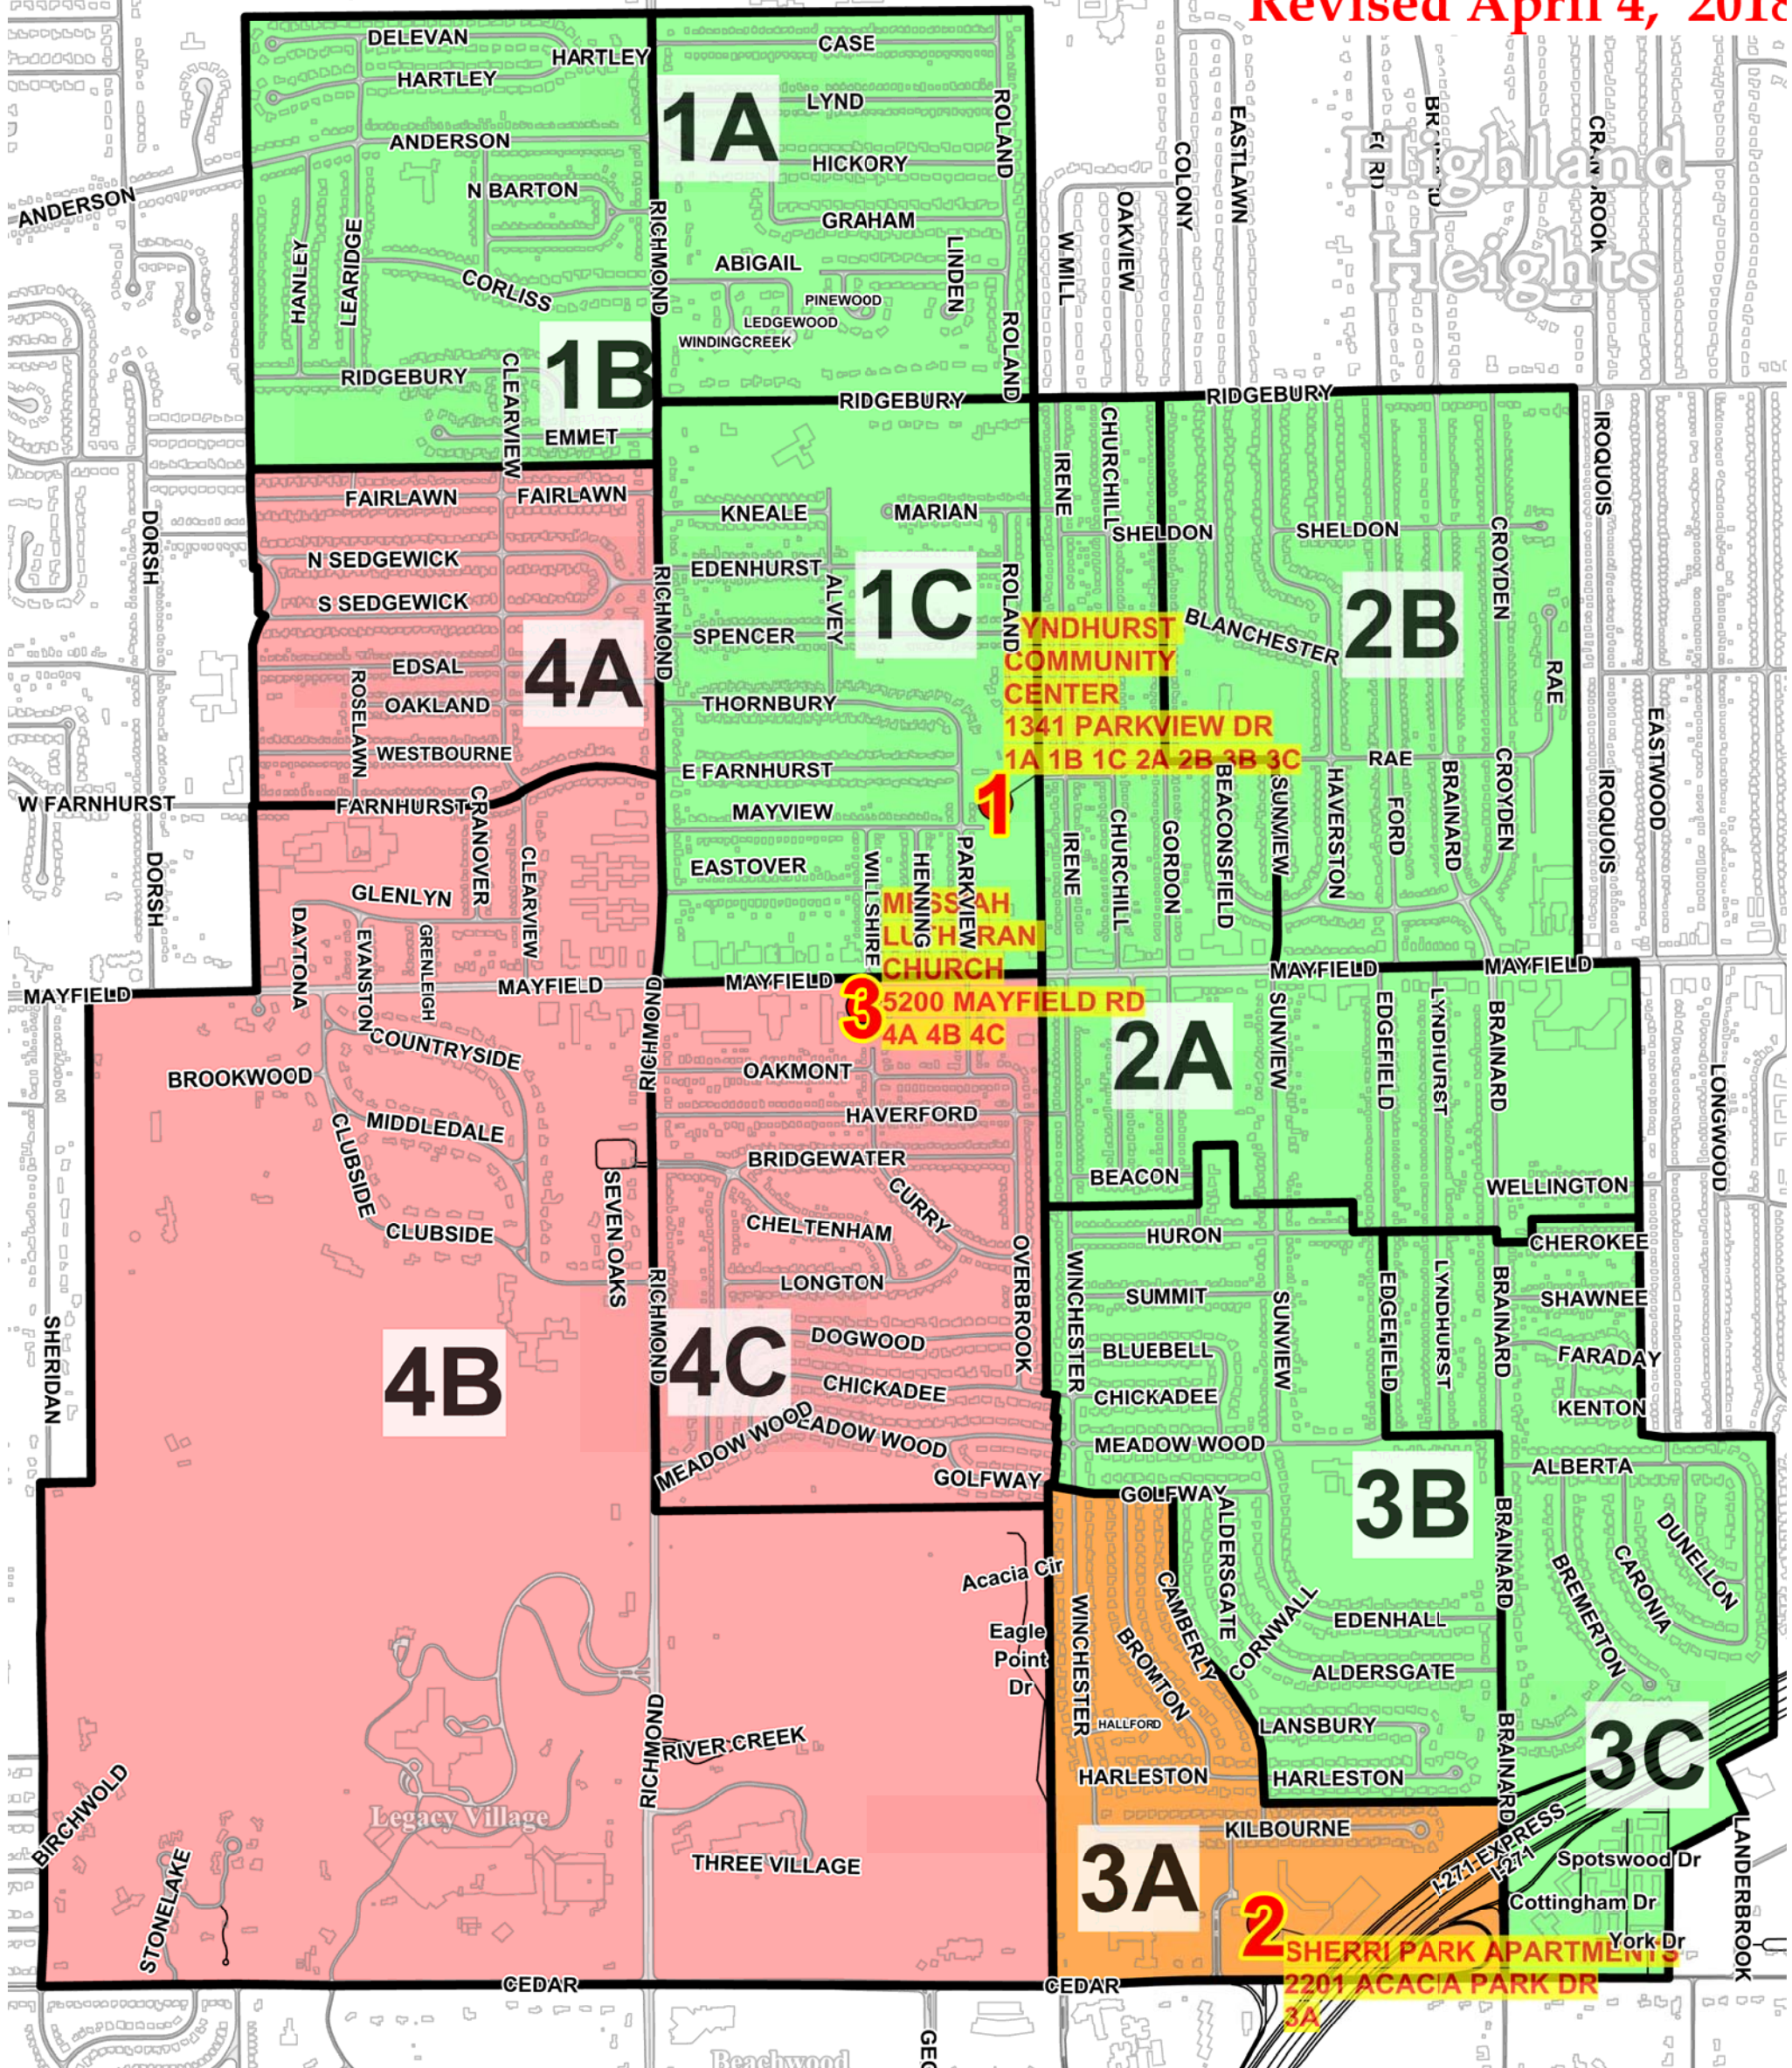

LYNDHURST

Precincts & Polling Locations

Revised April 4, 2018

1 LYNDHURST COMMUNITY CENTER	1341 PARKVIEW DR	1A 1B 1C 2A 2B 3B 3C
2 SHERRI PARK APARTMENTS	2201 ACACIA PARK DR	3A
3 MESSIAH LUTHERAN CHURCH	5200 MAYFIELD RD	4A 4B 4C

Notice to buyer: The Cuyahoga County Board of Elections cannot guarantee the absolute accuracy of the data purchased. The information contained on this map reflects the most recent update of our records. In the unlikely event serious data problems are detected, please contact the GIS Technician at (216) 443-6686. Prepared by John Eddy April 4, 2018.