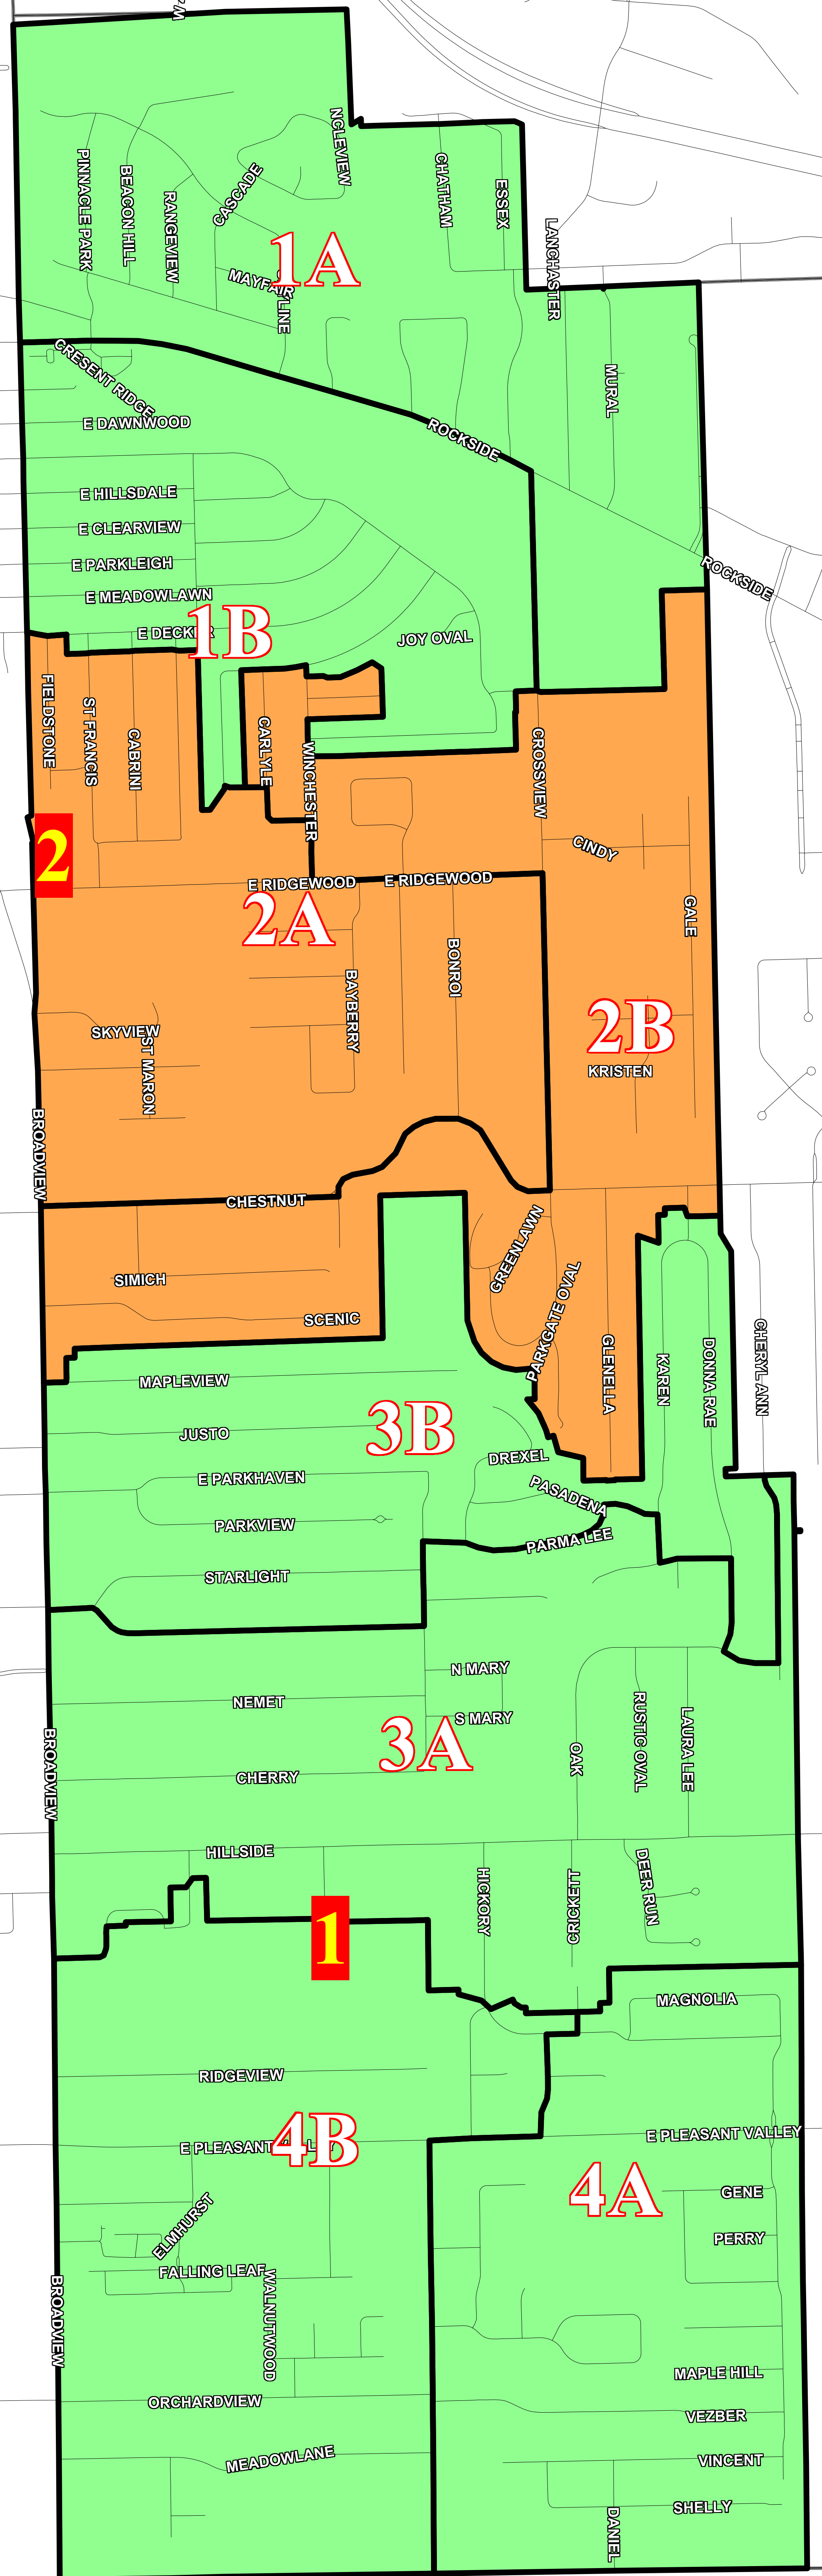

# Seven Hills

## Precincts & Polling Locations

Rev. Sept 2020

Notice to buyer: The Cuyahoga County Board of Elections cannot guarantee the absolute accuracy of the data purchased. The information contained on this map reflects the most recent updates to our records. In the unlikely event that serious data problems are detected, please contact the GIS Technician at (216) 443-6686

Prepared by:  
Cuyahoga County Board of Elections  
September 1, 2020

1 HILLSIDE MIDDLE SCHOOL	1 EDUCATIONAL PARK DRIVE	1A 1B 3A 3B 4A 4B
2 ST PETER UNITED CHURCH OF CHRIST	ST PETER UNITED CHURCH OF CHRIST	2A 2B