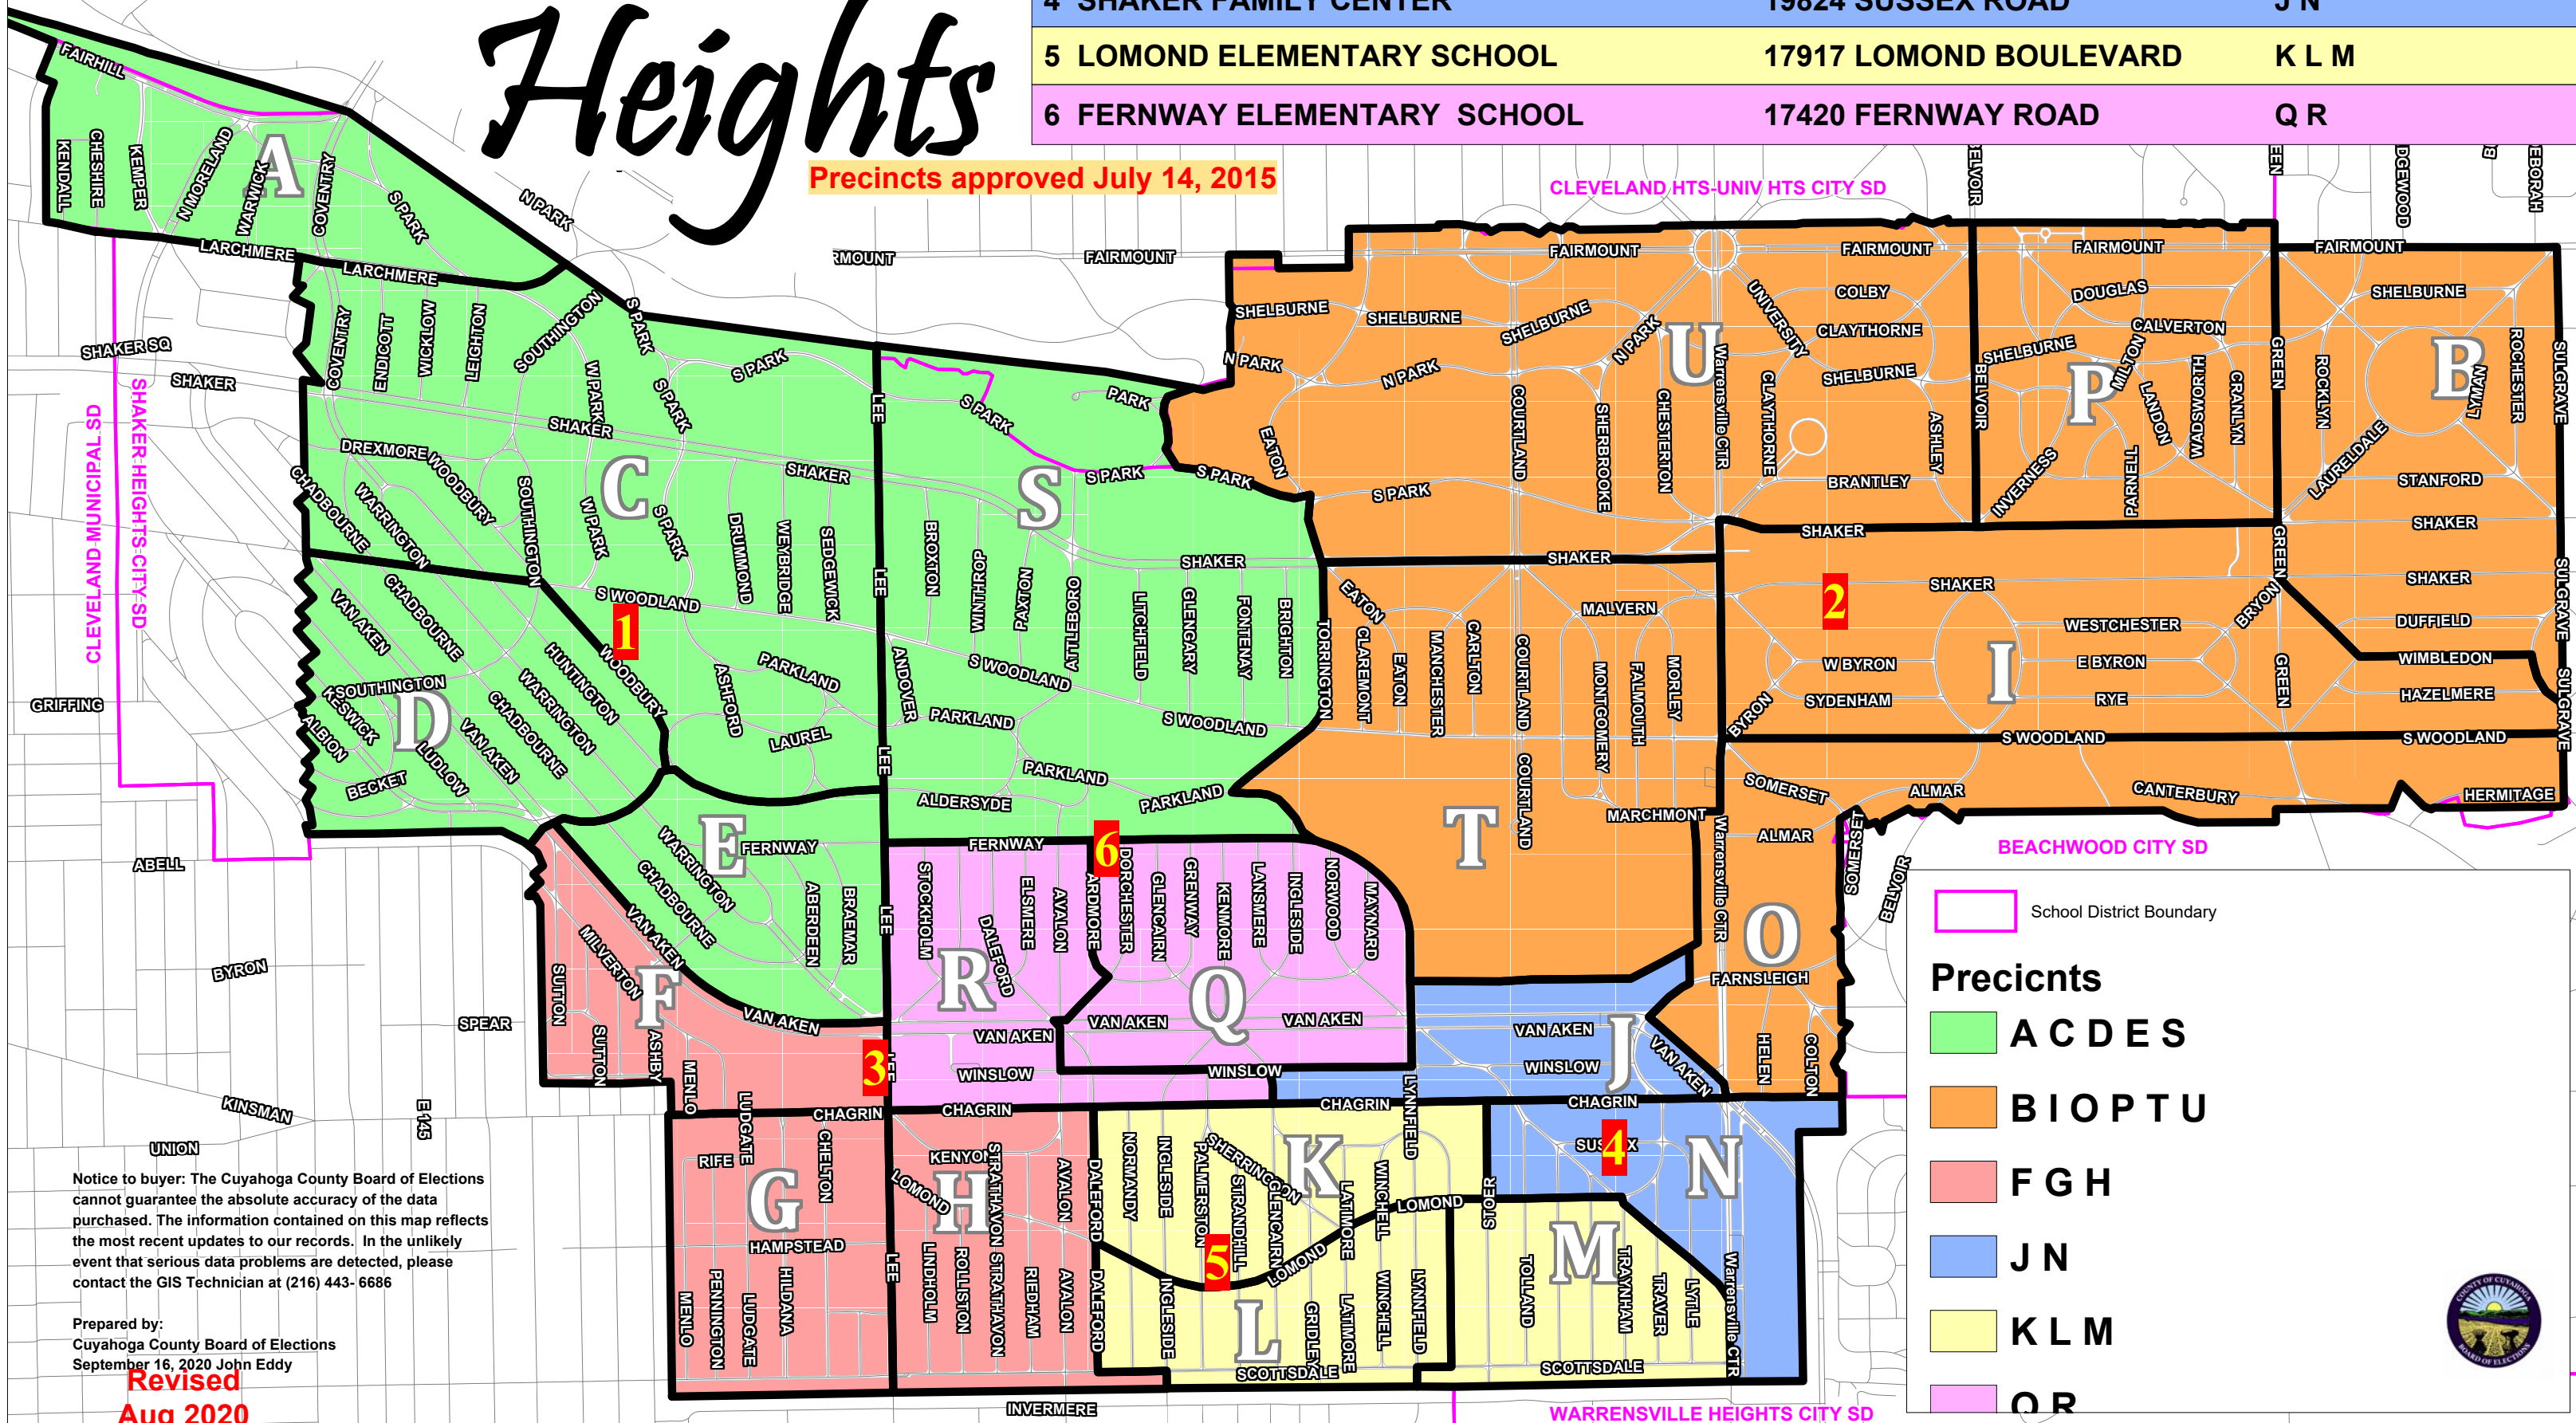

Shaker Heights

1	WOODBURY ELEMENTARY SCHOOL	15400 SOUTH WOODLAND	A C D E S
2	SHAKER HEIGHTS MIDDLE SCHOOL	20600 SHAKER BOULEVARD	B I O P T U
3	Stephanie Tubbs Jones Community Building	3450 LEE ROAD	F G H
4	SHAKER FAMILY CENTER	19824 SUSSEX ROAD	J N
5	LOMOND ELEMENTARY SCHOOL	17917 LOMOND BOULEVARD	K L M
6	FERNWAY ELEMENTARY SCHOOL	17420 FERNWAY ROAD	Q R

Precincts approved July 14, 2015

School District Boundary

Precincts

- A C D E S
- B I O P T U
- F G H
- J N
- K L M
- Q R

Notice to buyer: The Cuyahoga County Board of Elections cannot guarantee the absolute accuracy of the data purchased. The information contained on this map reflects the most recent updates to our records. In the unlikely event that serious data problems are detected, please contact the GIS Technician at (216) 443-6686