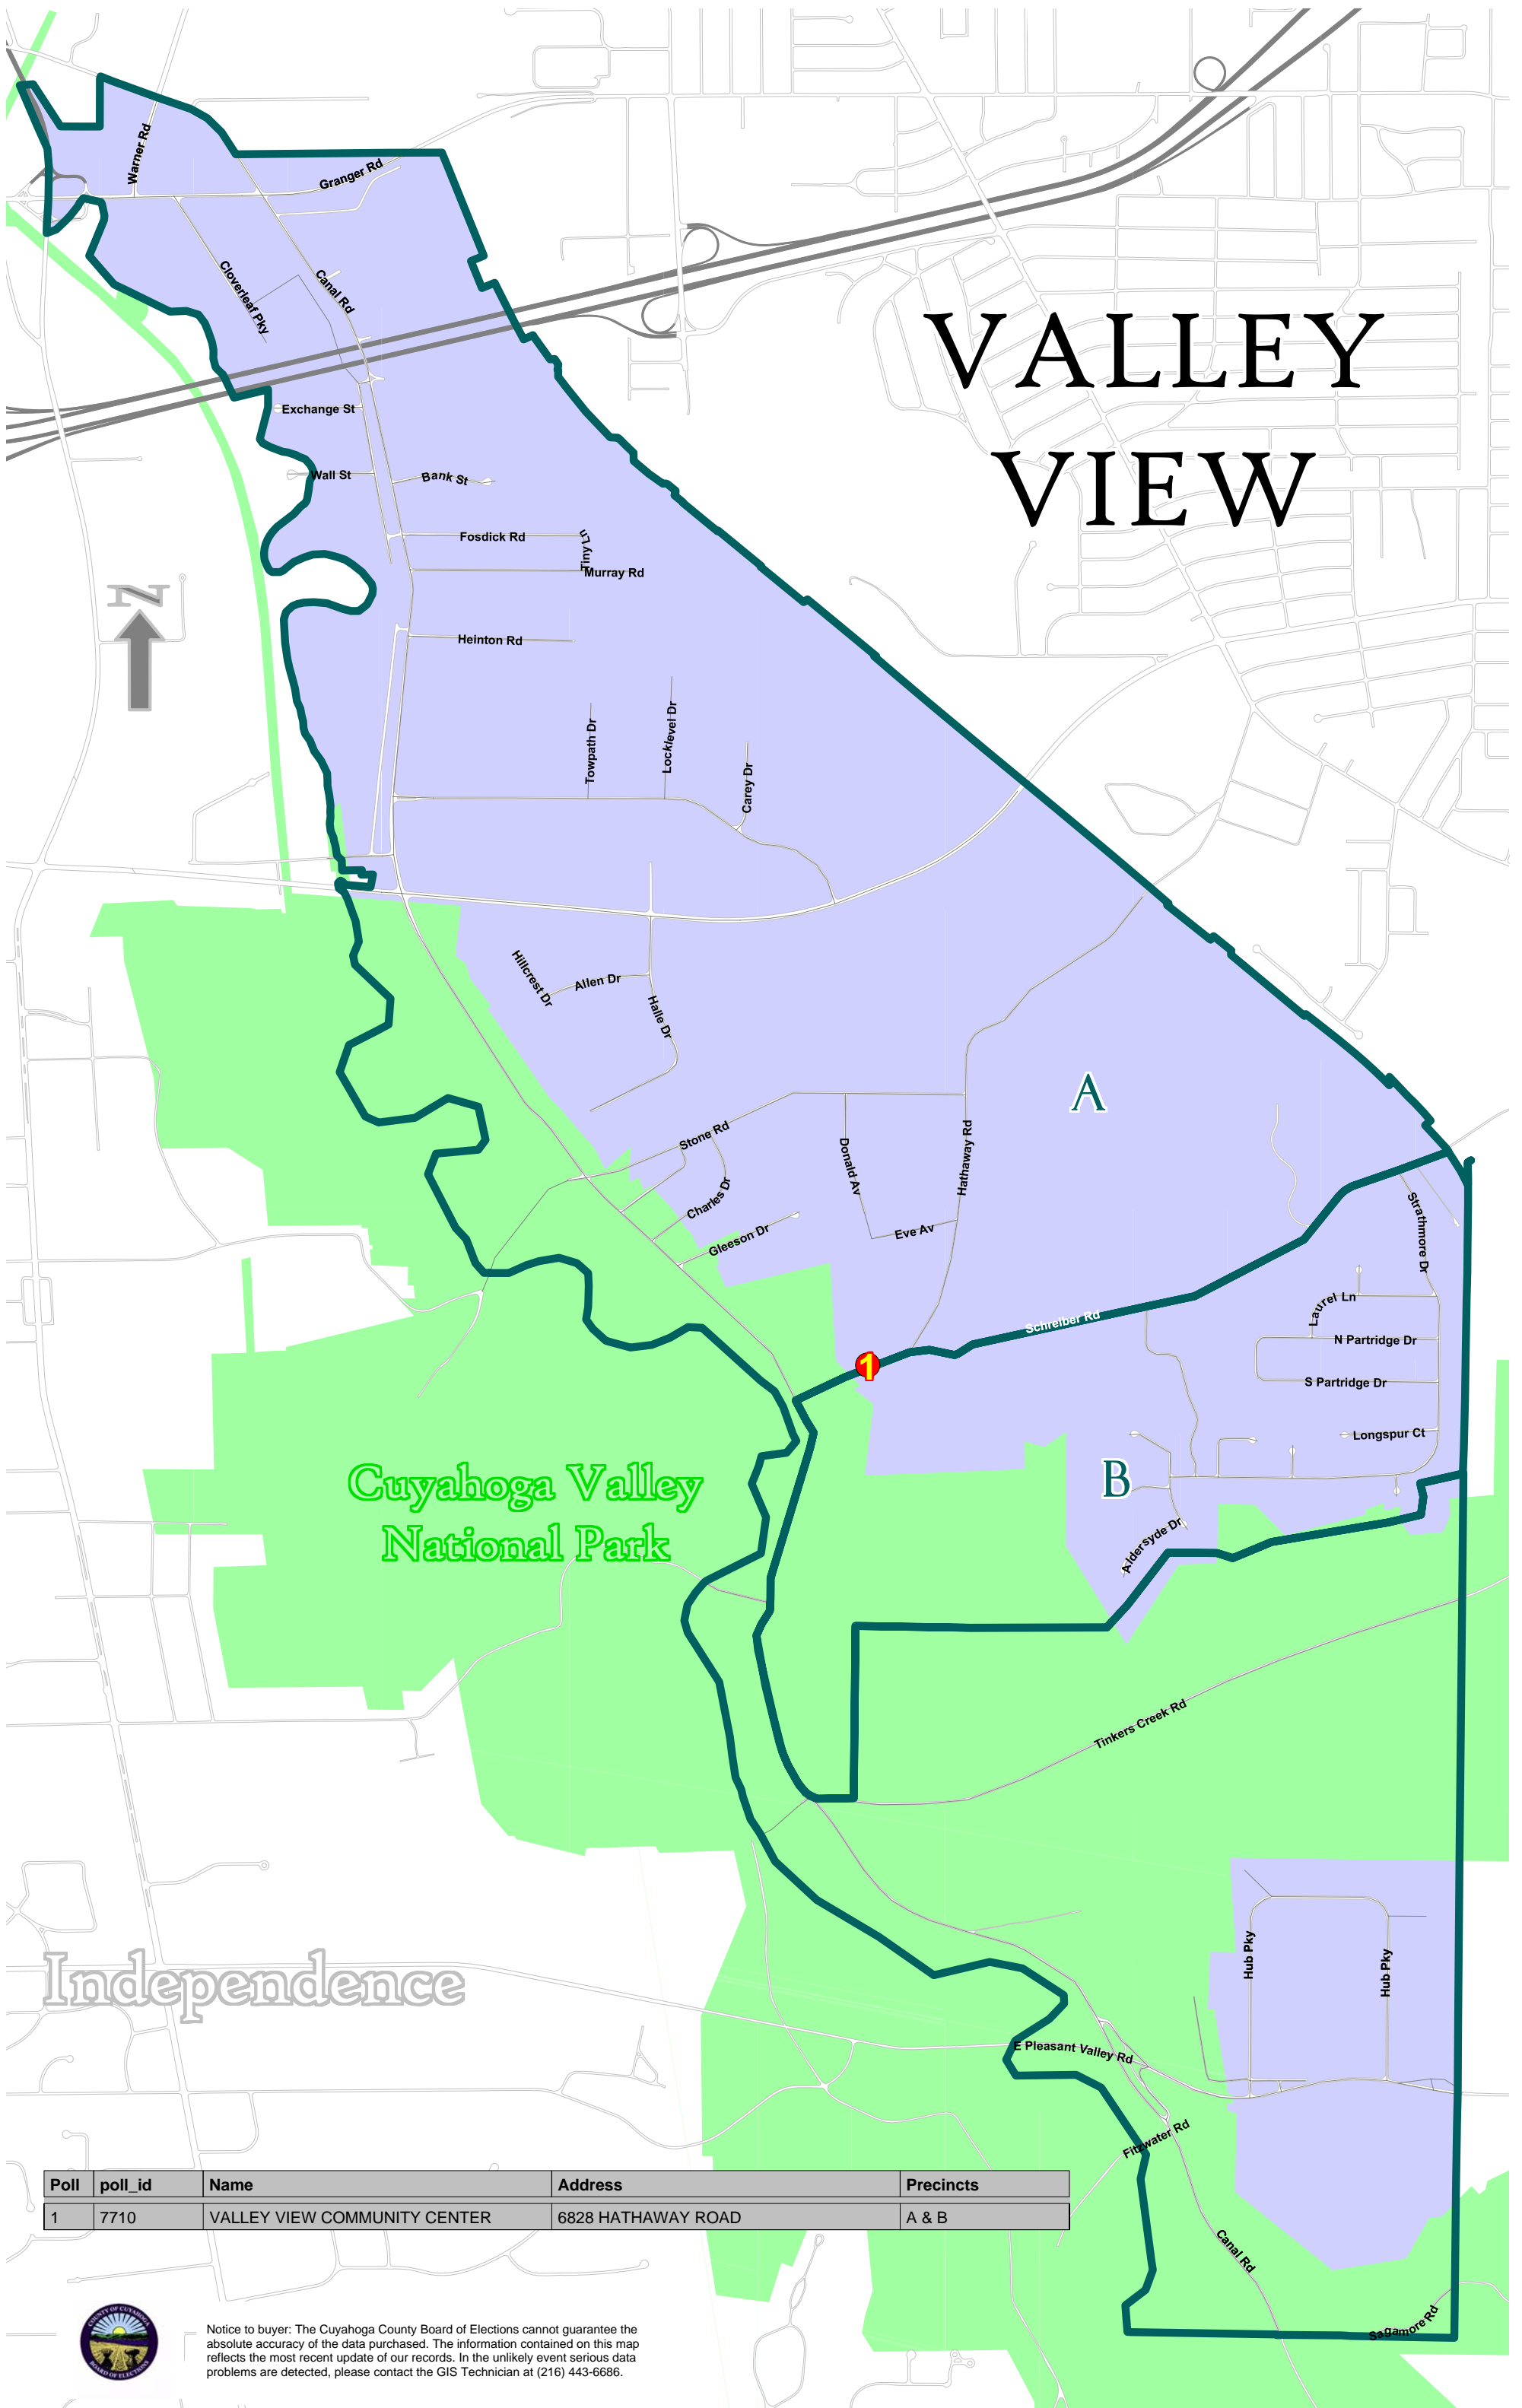

VALLEY VIEW

Independence

Cuyahoga Valley National Park

Poll	poll_id	Name	Address	Precincts
1	7710	VALLEY VIEW COMMUNITY CENTER	6828 HATHAWAY ROAD	A & B

Notice to buyer: The Cuyahoga County Board of Elections cannot guarantee the absolute accuracy of the data purchased. The information contained on this map reflects the most recent update of our records. In the unlikely event serious data problems are detected, please contact the GIS Technician at (216) 443-6686.