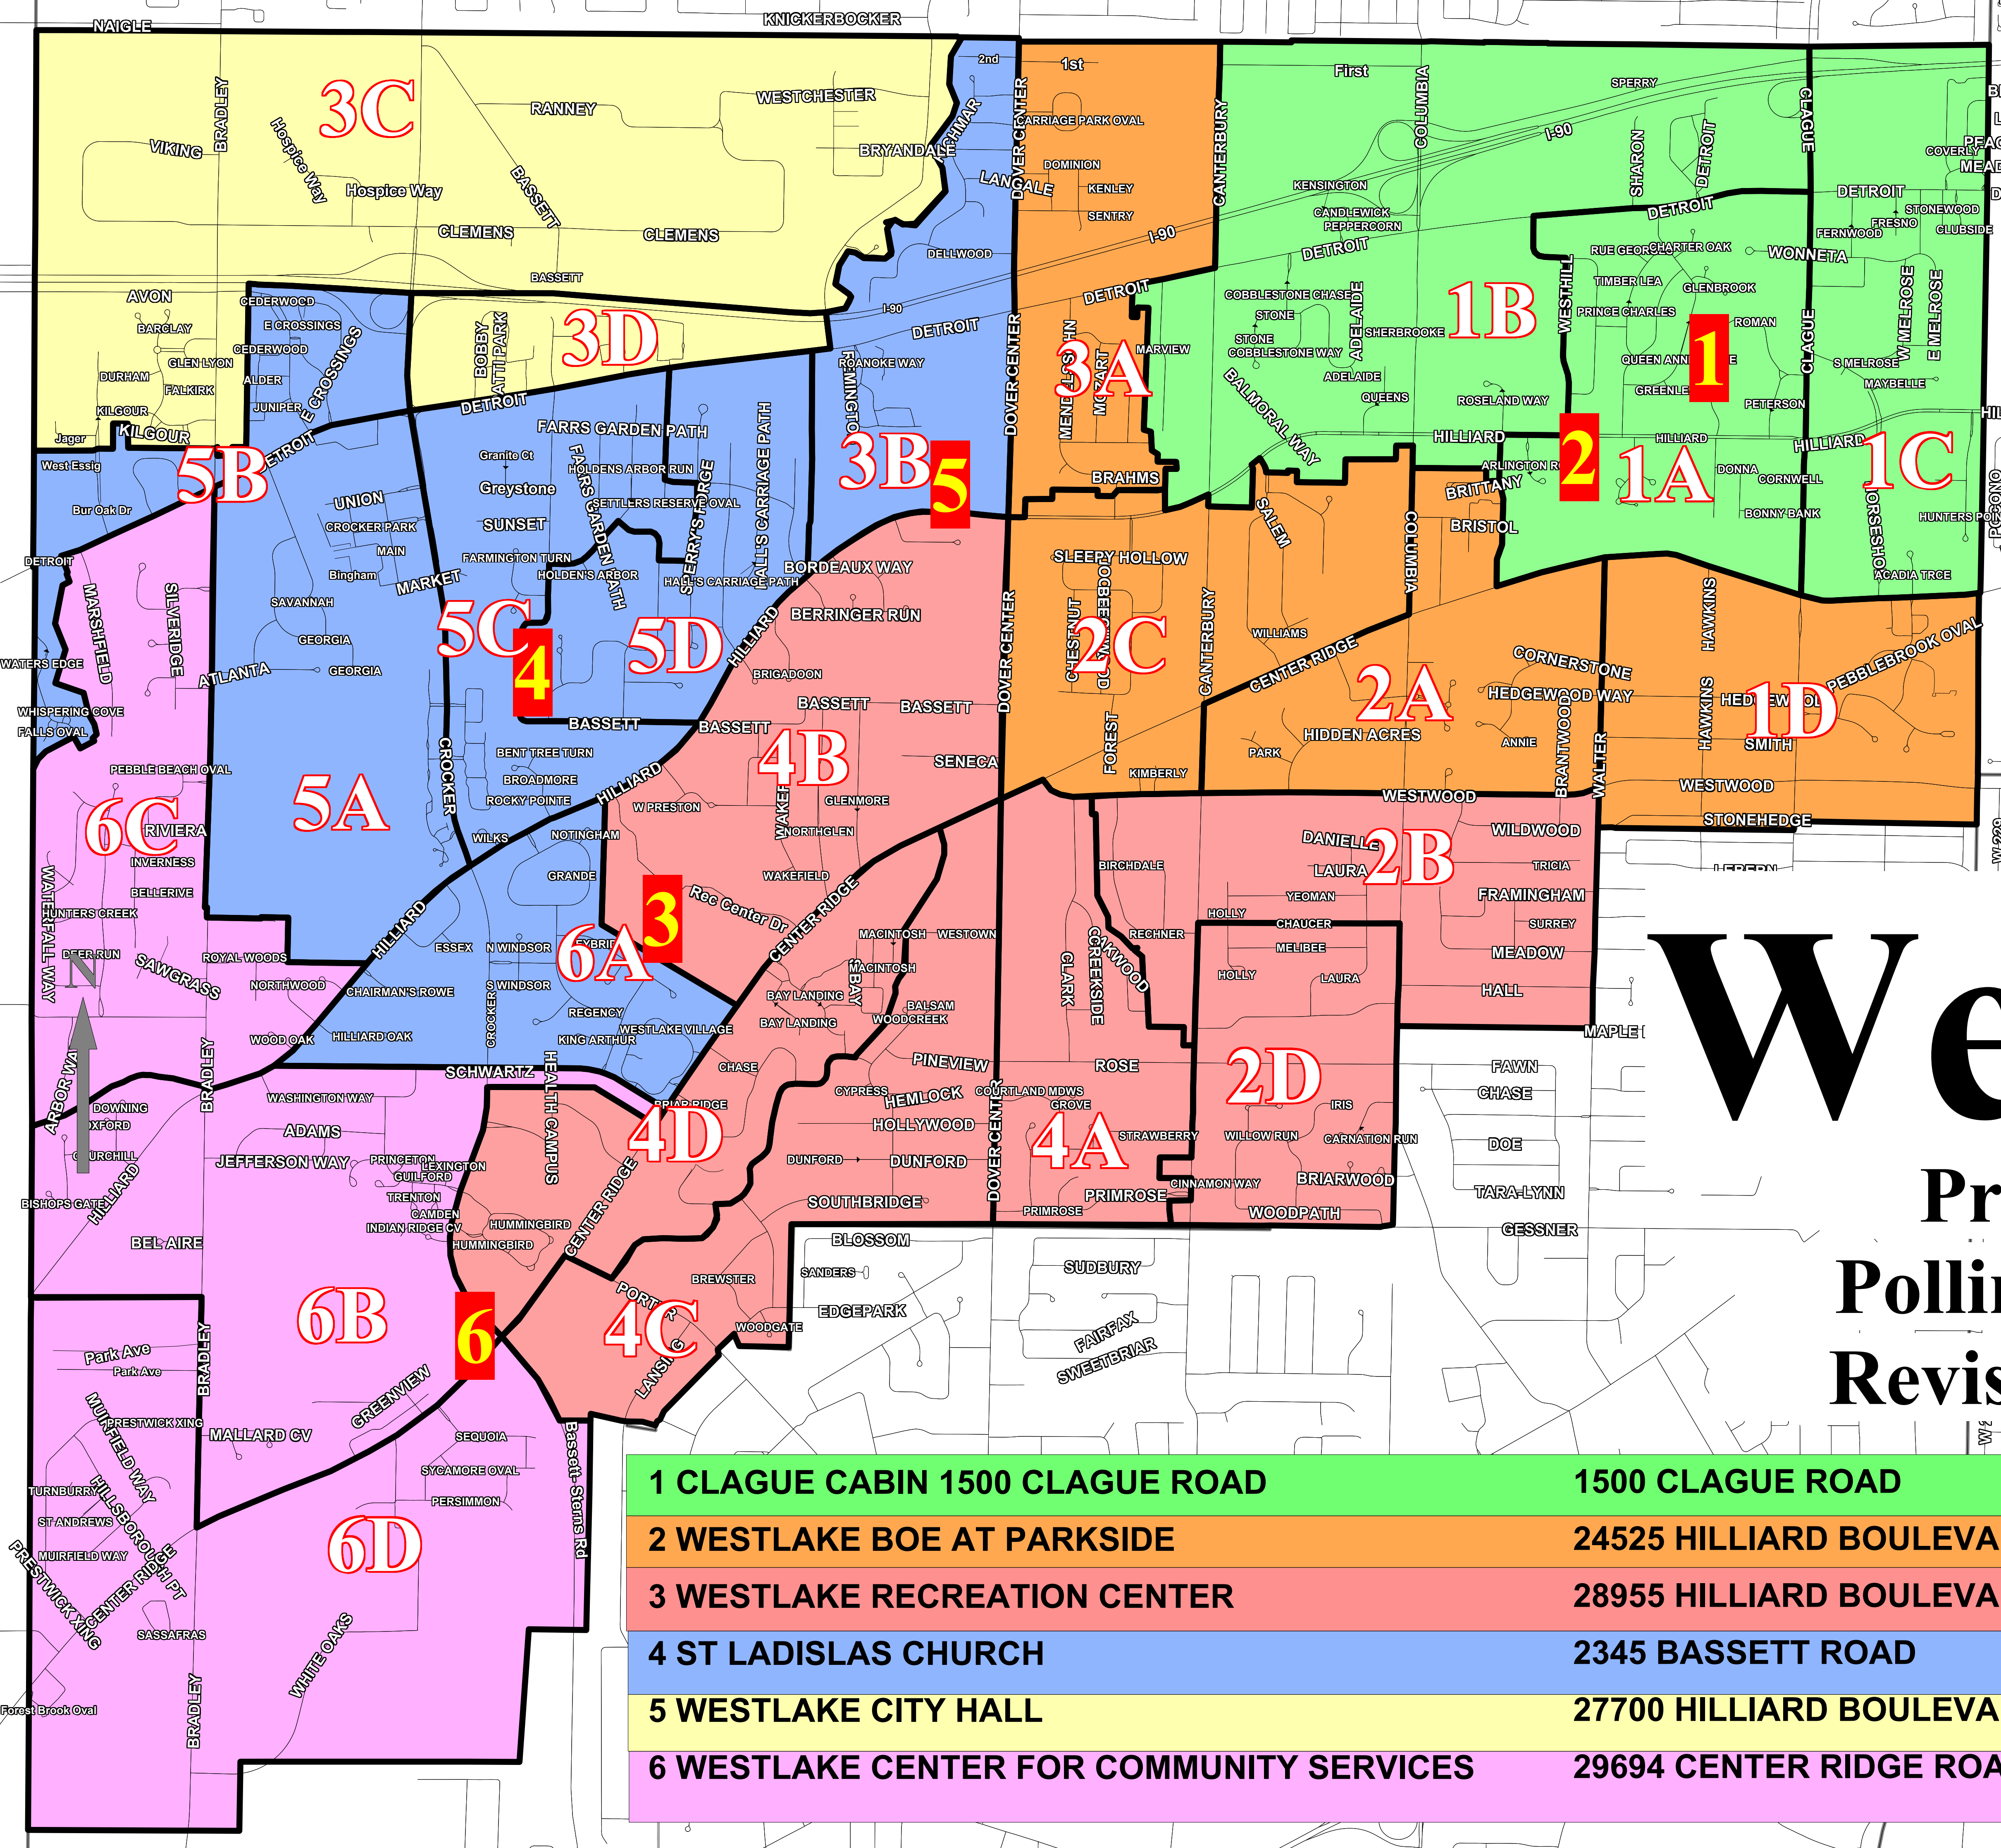

Notice to buyer: The Cuyahoga County Board of Elections cannot guarantee the absolute accuracy of the data purchased. The information contained on this map reflects the most recent updates to our records. In the unlikely event that serious data problems are detected, please contact the GIS Technician at (216) 443-6686

# Westlake