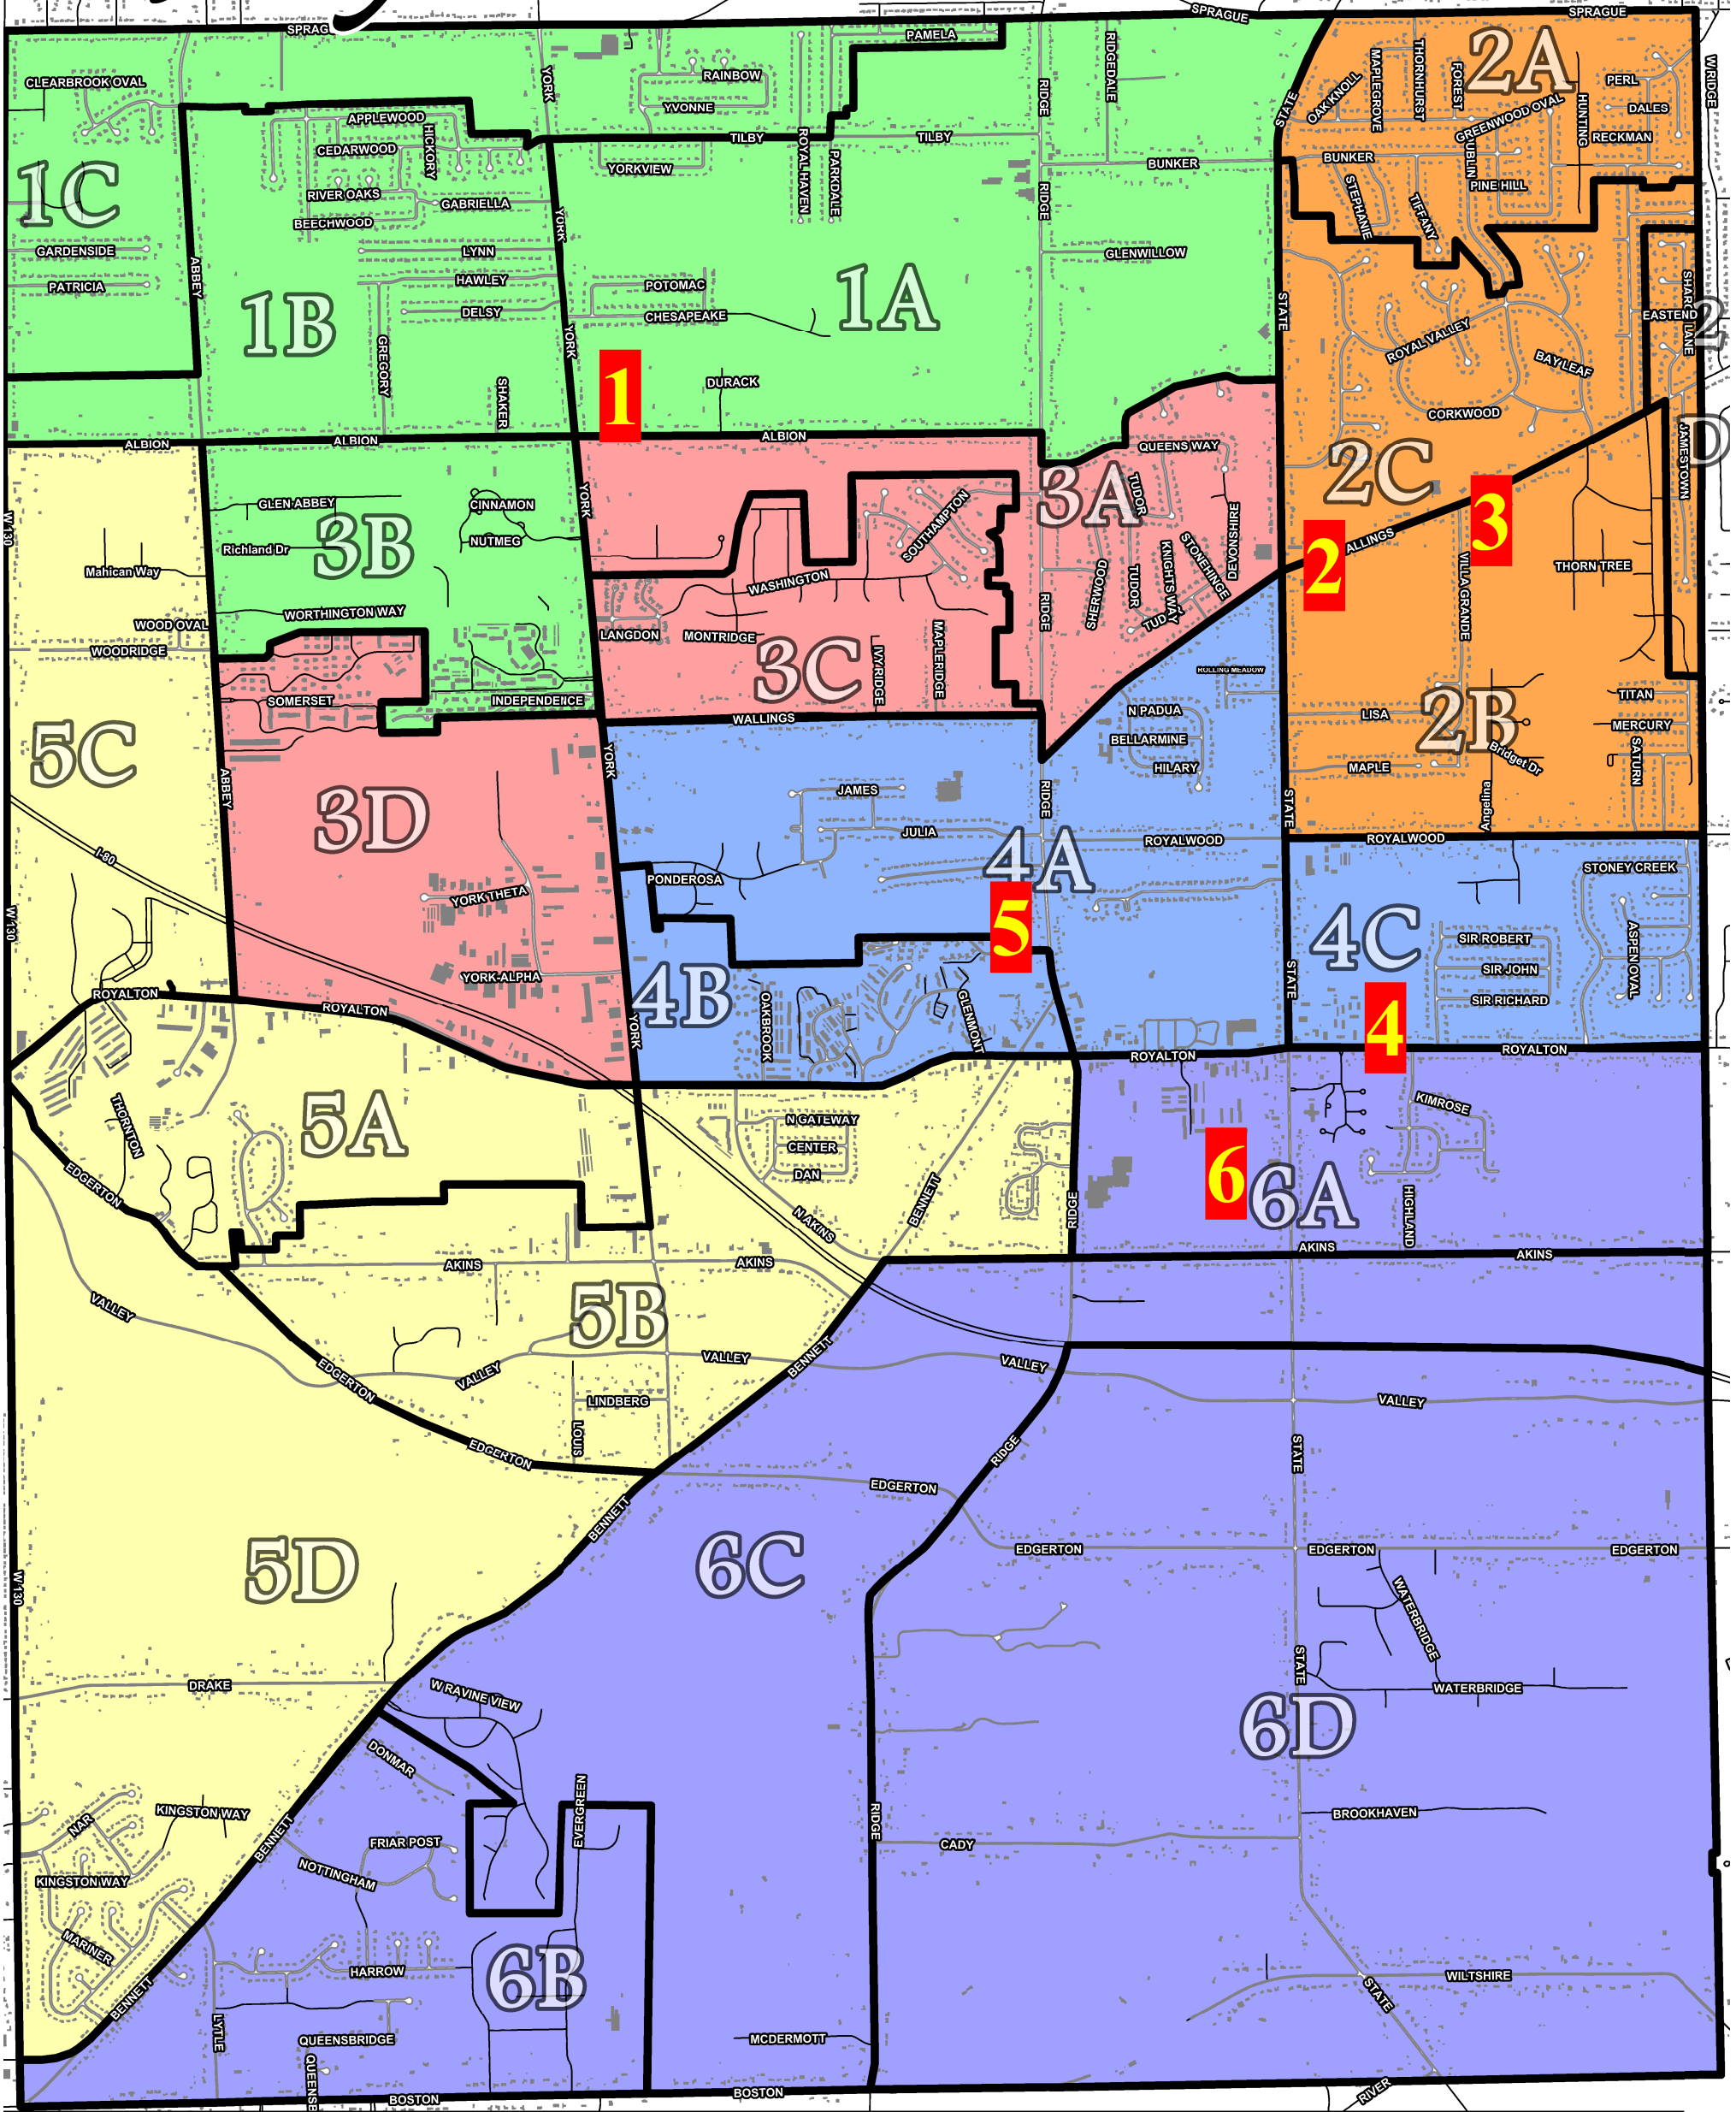

North Royalton

Revised April 2019

notice to buyer. The Cuyahoga County Board of Elections cannot guarantee the absolute accuracy of the data purchased. The information contained on this map reflects the most recent updates to our records. In the unlikely event that serious data problems are detected, please contact the GIS Technician at (216) 443- 6686

Prepared by:
Cuyahoga County Board of Elections
April 10, 2019 John Eddy Senior GIS Technician

Poll	Polling Location	Address	Precincts
1	ALBION ELEMENTARY SCHOOL	9360 ALBION ROAD	1A 1B 1C 3B
2	NORTH ROYALTON BRANCH LIBRARY	5071 WALLINGS ROAD	2A 2B 2C 2D
3	VALLEY VISTA ELEMENTARY SCHOOL	4049 WALLINGS ROAD	3A 3C 3D
4	NORTH ROYALTON CHRISTIAN CHURCH	5100 ROYALTON ROAD	4A 4B 4C
5	ROYAL VIEW ELEMENTARY SCHOOL	13220 RIDGE ROAD	5A 5B 5C 5D
6	NORTH ROYALTON CITY HALL	14600 STATE ROAD	6A 6B 6C 6D